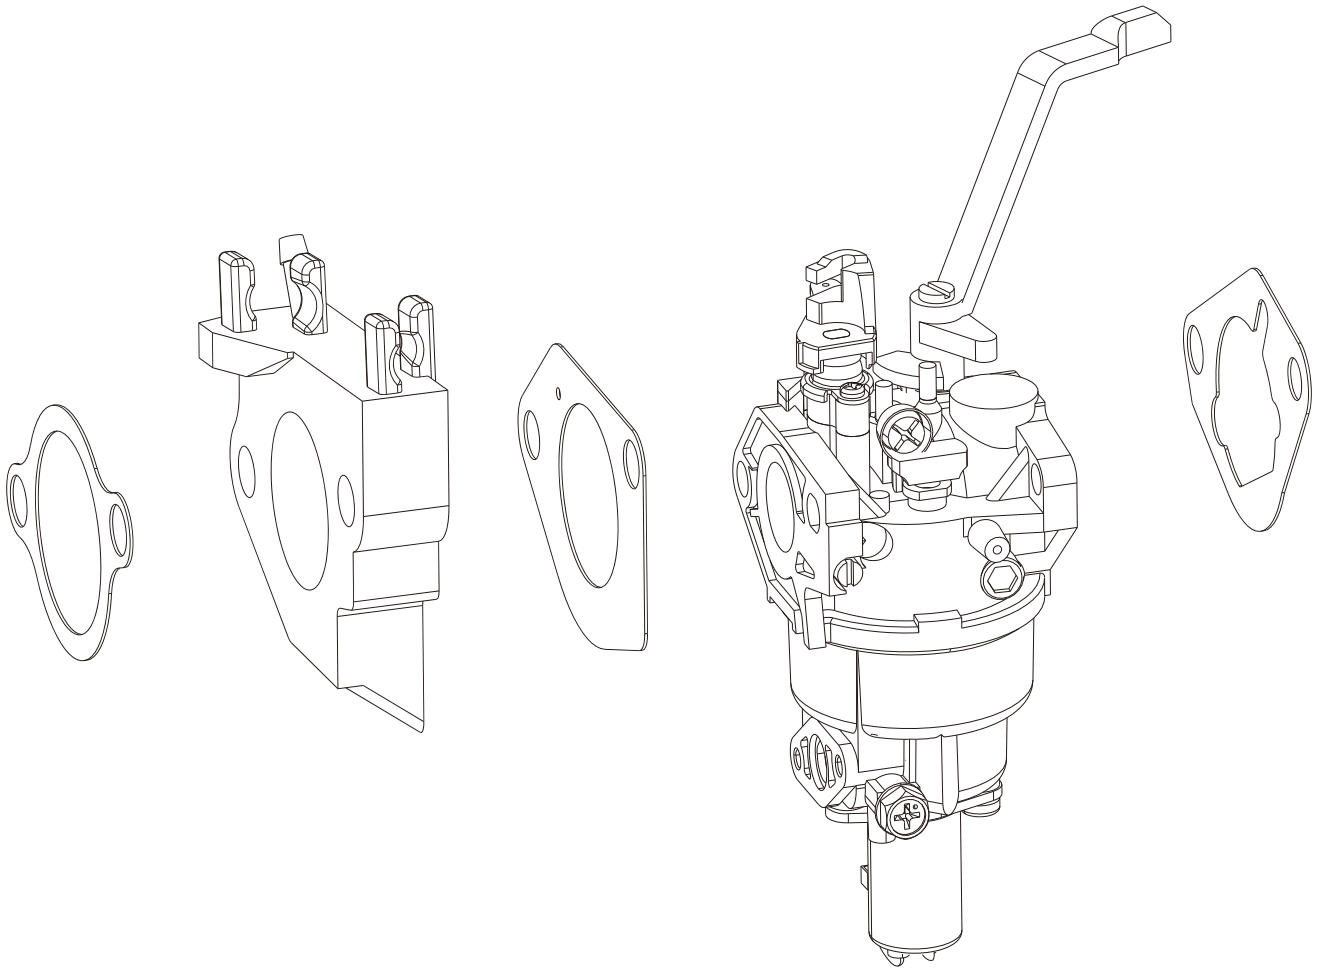

CARBURETOR ASSEMBLY