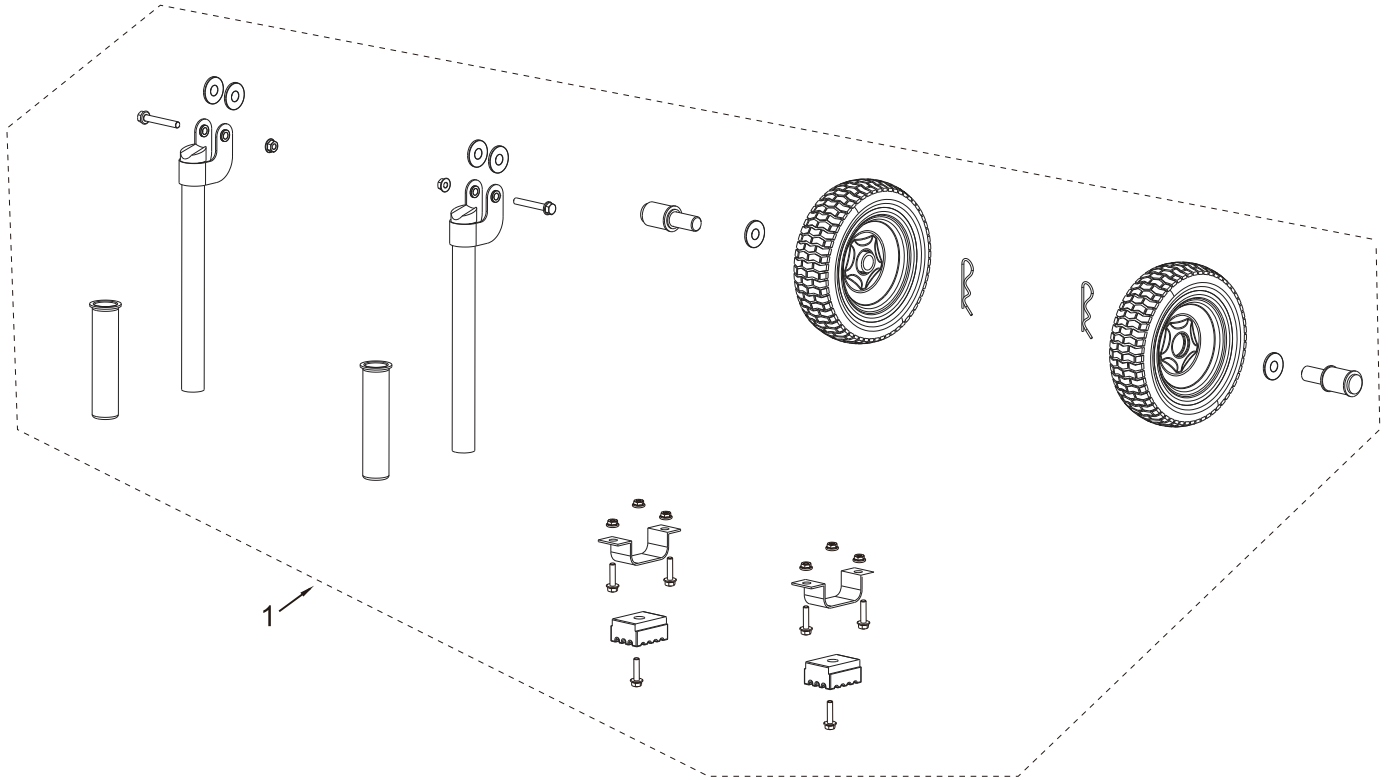

REF #	DESCRIPTION	QTY	BE PART #
1	WHEEL AND HANDLE SET	2	85.561.026