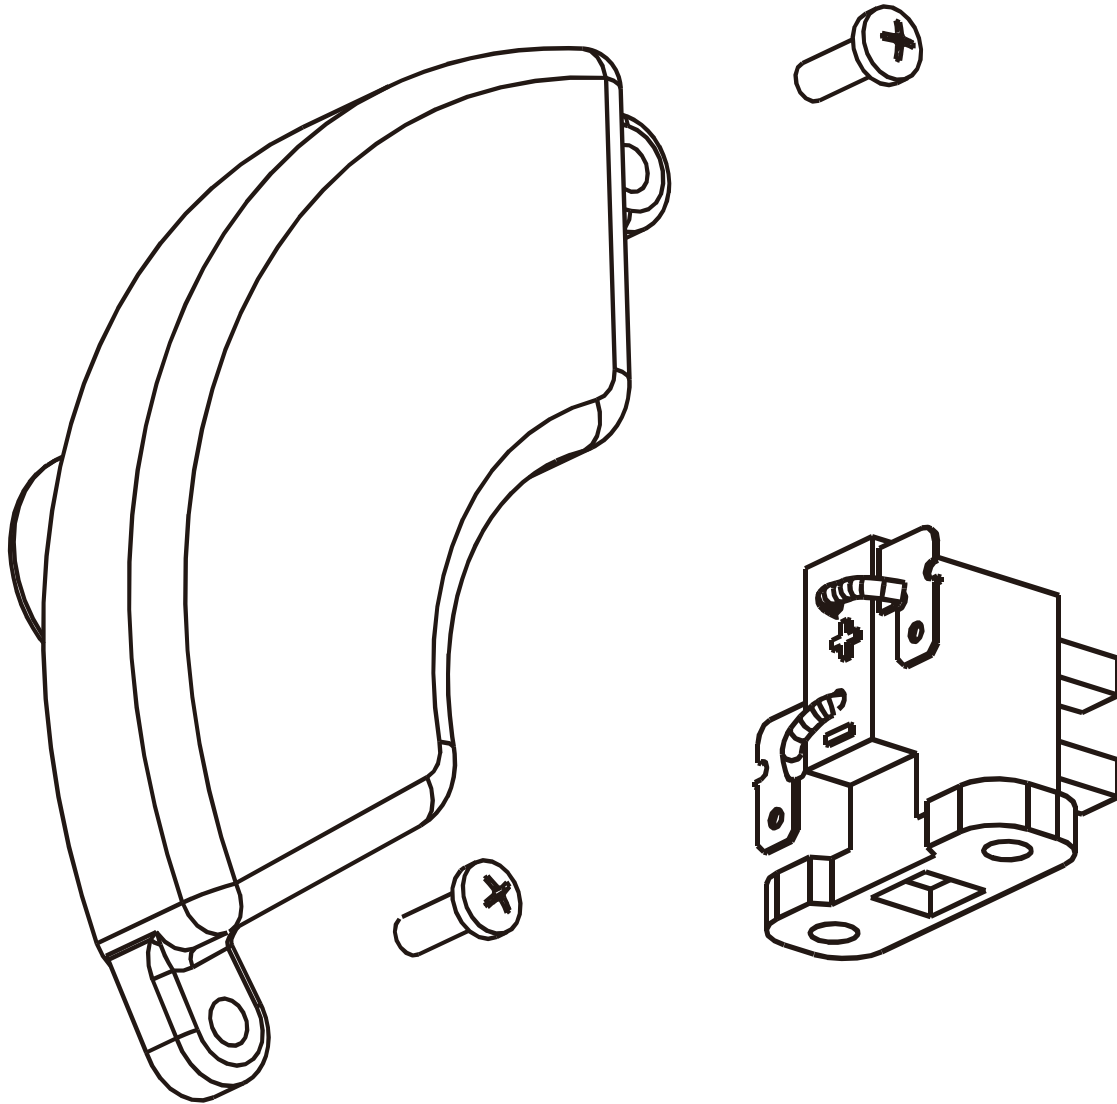

REF #	DESCRIPTION	QTY	BE PART #
1	AVR AND BRUSHES	1	85.561.025