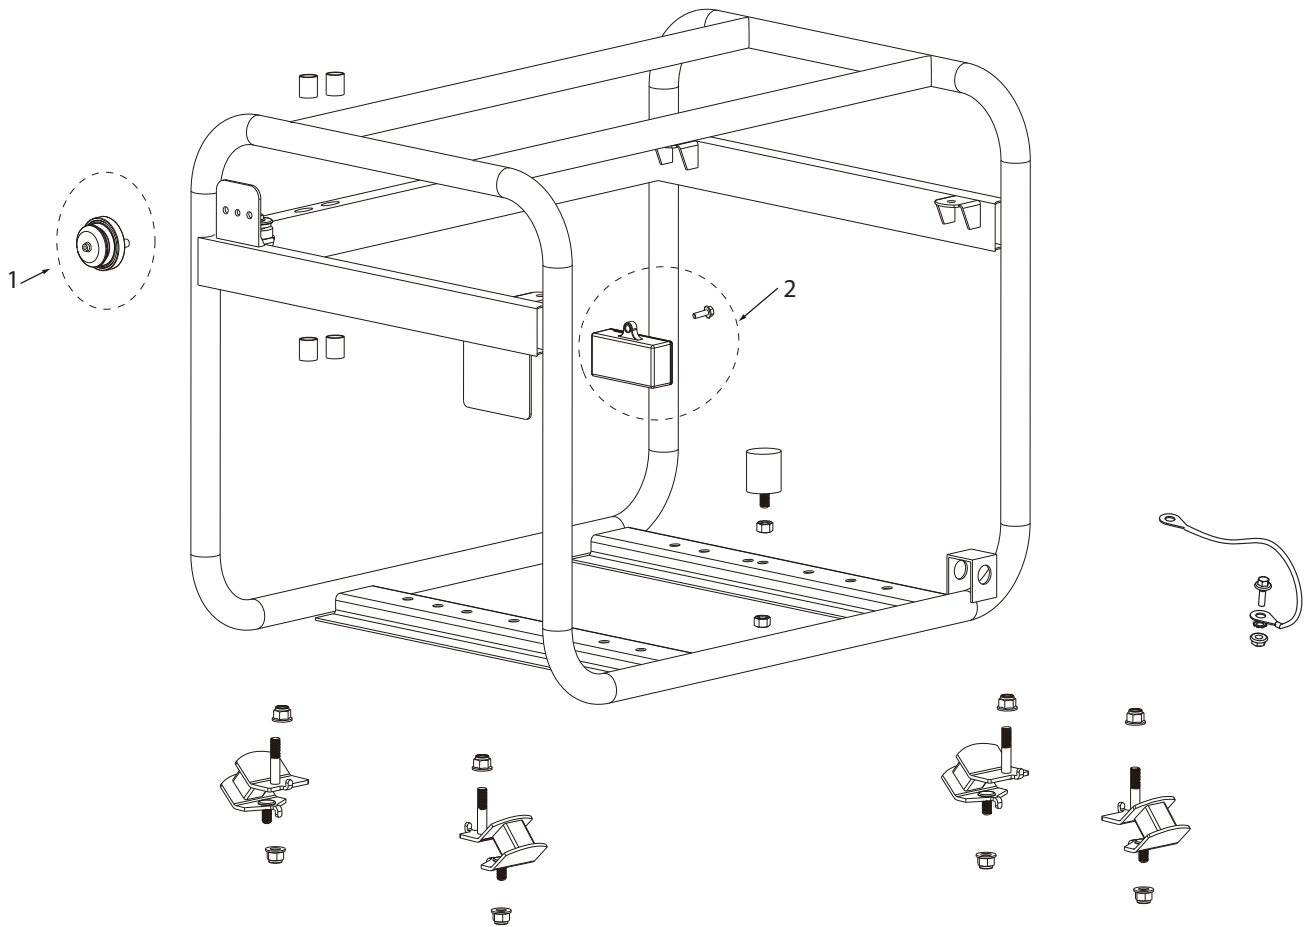

REF #	DESCRIPTION	QTY	BE PART #
1	COLD WEATHER PRIMER	1	85.561.005
2	CO ALARM	1	85.561.006