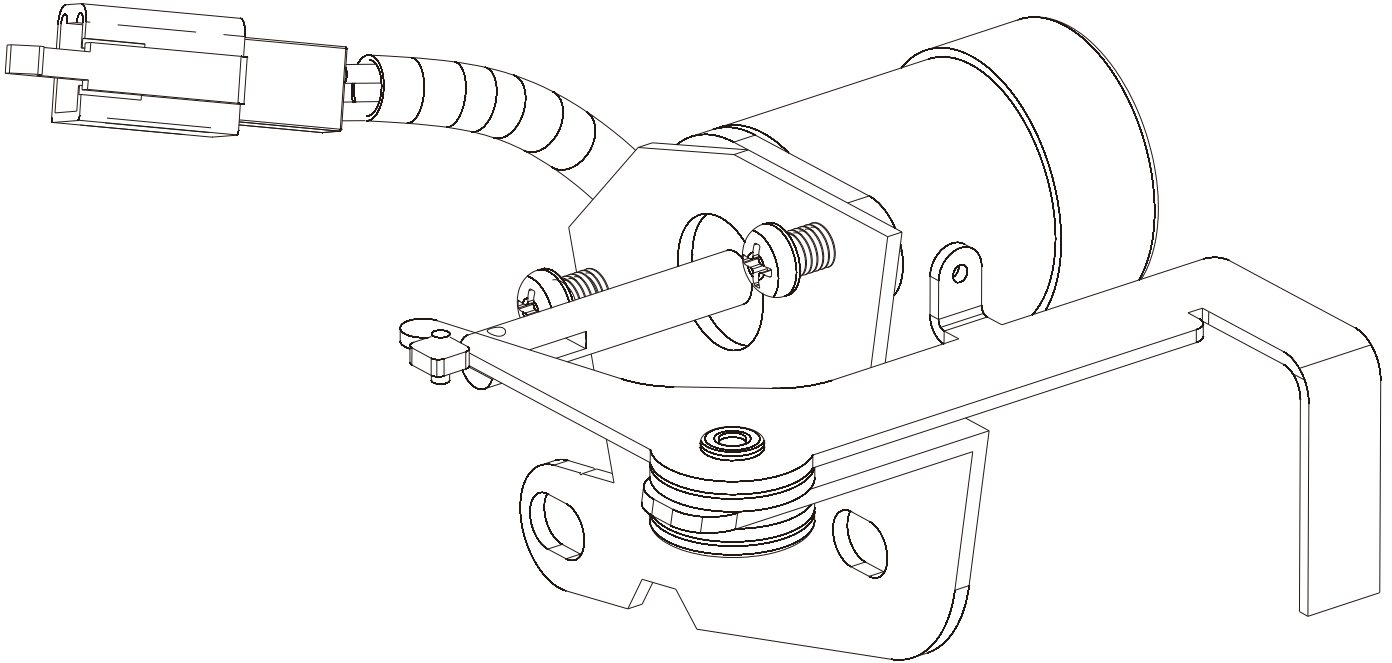

REF #	DESCRIPTION	QTY	BE PART #
1	IDLE SOLENOID	1	85.561.028