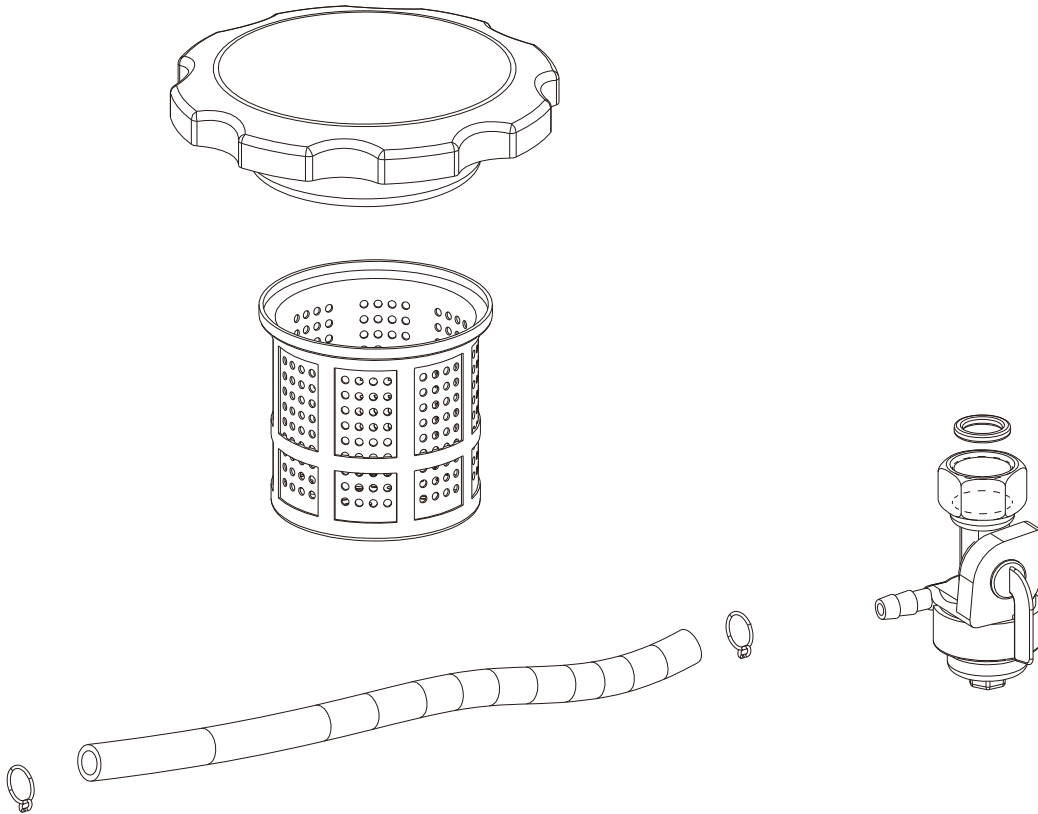

FUEL TANK ASSEMBLY