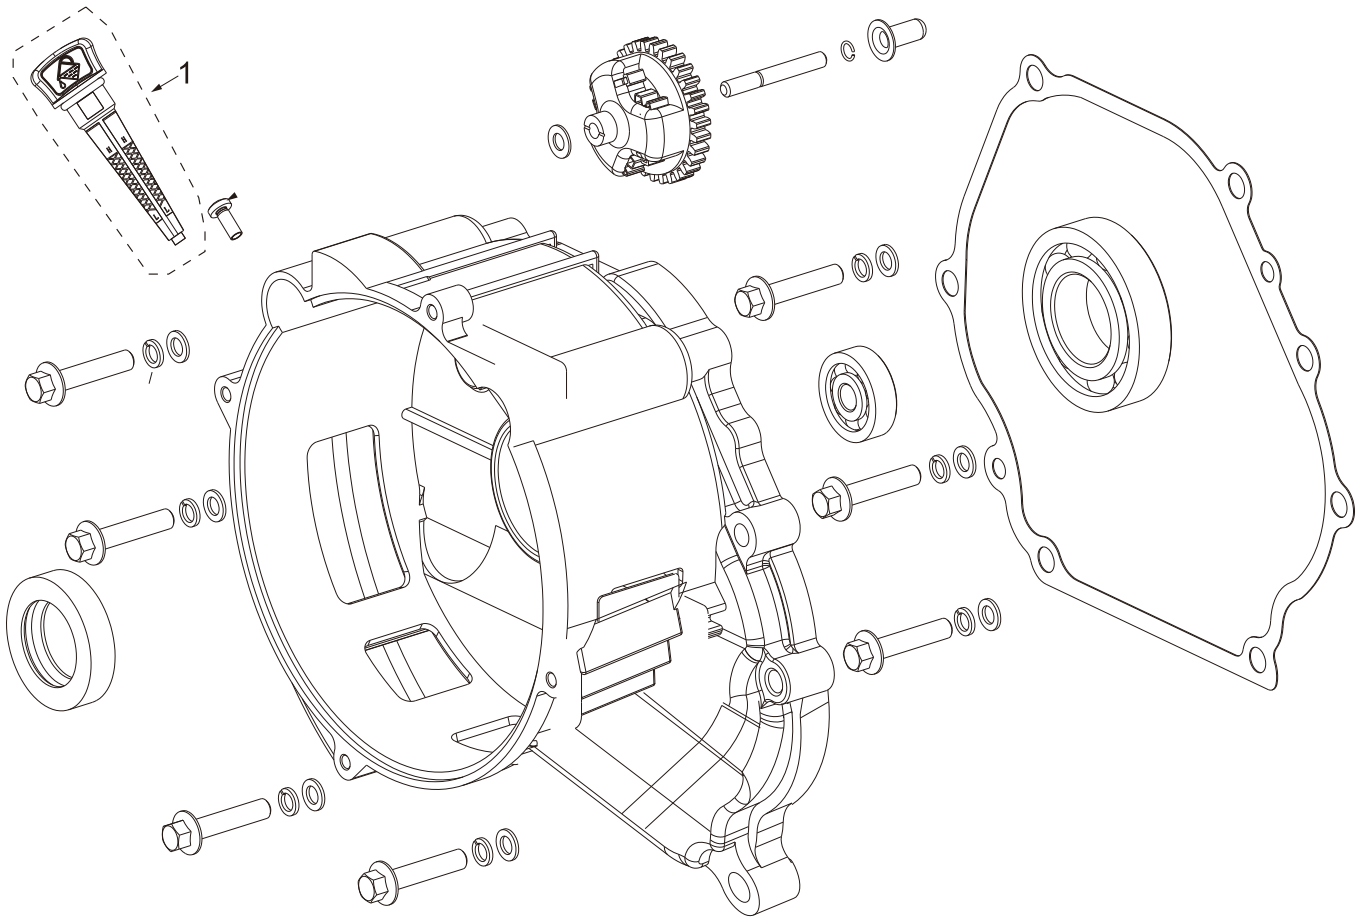

REF #	DESCRIPTION	QTY	BE PART #
1	MAGNETIC DIPSTICK	1	85.561.021