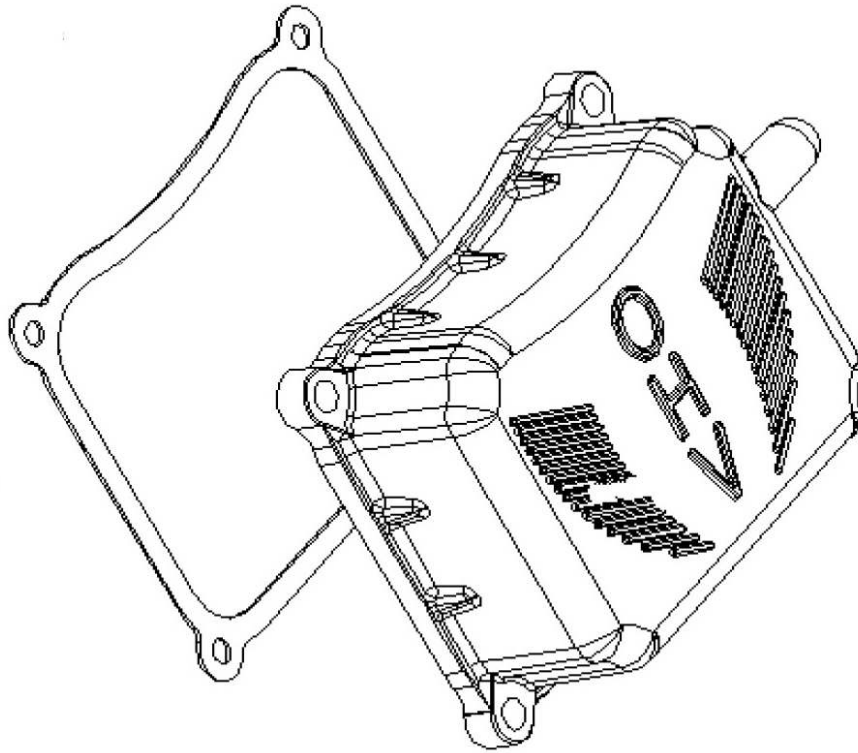

REF #	DESCRIPTION	QTY	BE PART #
1	CYLINDER HEAD COVER & GASKET	1	85.561.094