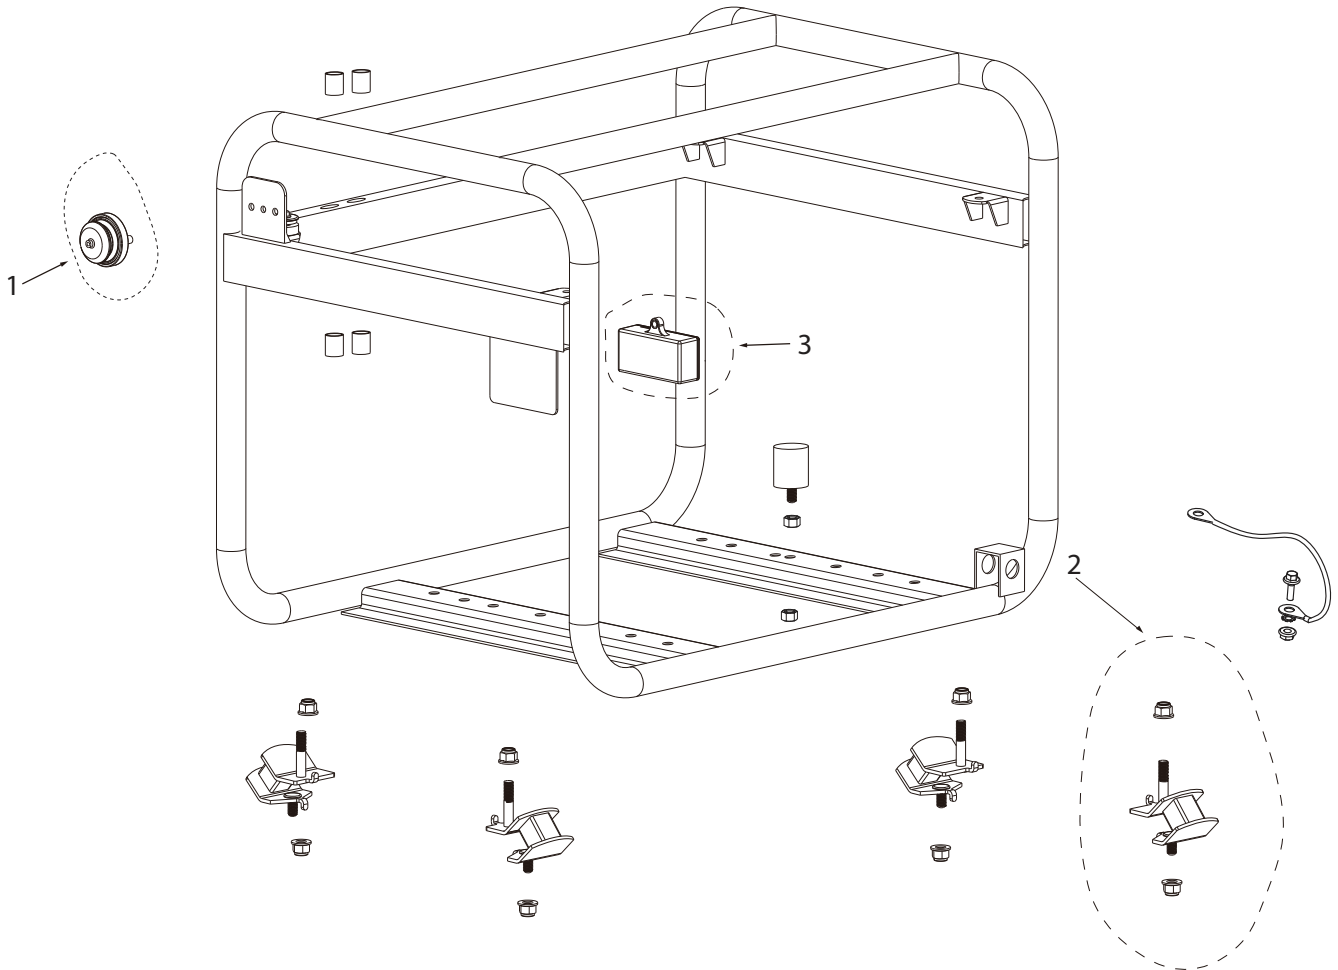

PARTS BREAKDOWN GENERATOR

MODEL:BE4800

THROTTLE SPRINGS

REF #	DESCRIPTION	QTY	BE PART #
1	ROD, SPRINGS, AND THROTTLE ADJUSTMENT	1	85.561.082

PARTS BREAKDOWN GENERATOR

MODEL:BE4800

CARBURETOR PARTS

REF #	DESCRIPTION	QTY	BE PART #
1	CARBURETOR ASSEMBLY	1	85.561.008

PARTS BREAKDOWN GENERATOR

MODEL:BE4800

AIR CLEANER

REF #	DESCRIPTION	QTY	BE PART #
1	CARBURETOR ASSEMBLY	1	85.561.009

PARTS BREAKDOWN GENERATOR

MODEL:BE4800

ALTERNATOR

REF #	DESCRIPTION	QTY	BE PART #
1	ALTERNATOR ASSEMBLY	1	85.561.088
2	VOLTAGE REGULATOR WITH BRUSHES	1	85.561.004
3	ALTERNATOR TAIL COVER	1	85.561.084

PARTS BREAKDOWN GENERATOR

MODEL:BE4800

FRAME PARTS

REF #	DESCRIPTION	QTY	BE PART #
1	COLD WEATHER PRIMER	1	85.561.005
2	SHOCK ABSORBER SET	4	85.561.085
3	CO ALARM	1	85.561.006

PARTS BREAKDOWN GENERATOR

MODEL:BE4800

WHEEL AND HANDLE SET

REF #	DESCRIPTION	QTY	BE PART #
1	WHEEL AND HANDLE SET	2	85.561.011

PARTS BREAKDOWN GENERATOR

MODEL:BE4800

FUEL TANK PARTS

REF #	DESCRIPTION	QTY	BE PART #
1	FUEL TANK ASSEMBLY	1	85.561.012
2	FUEL CAP W/FILTER AND SHUTOFF	1	85.561.013