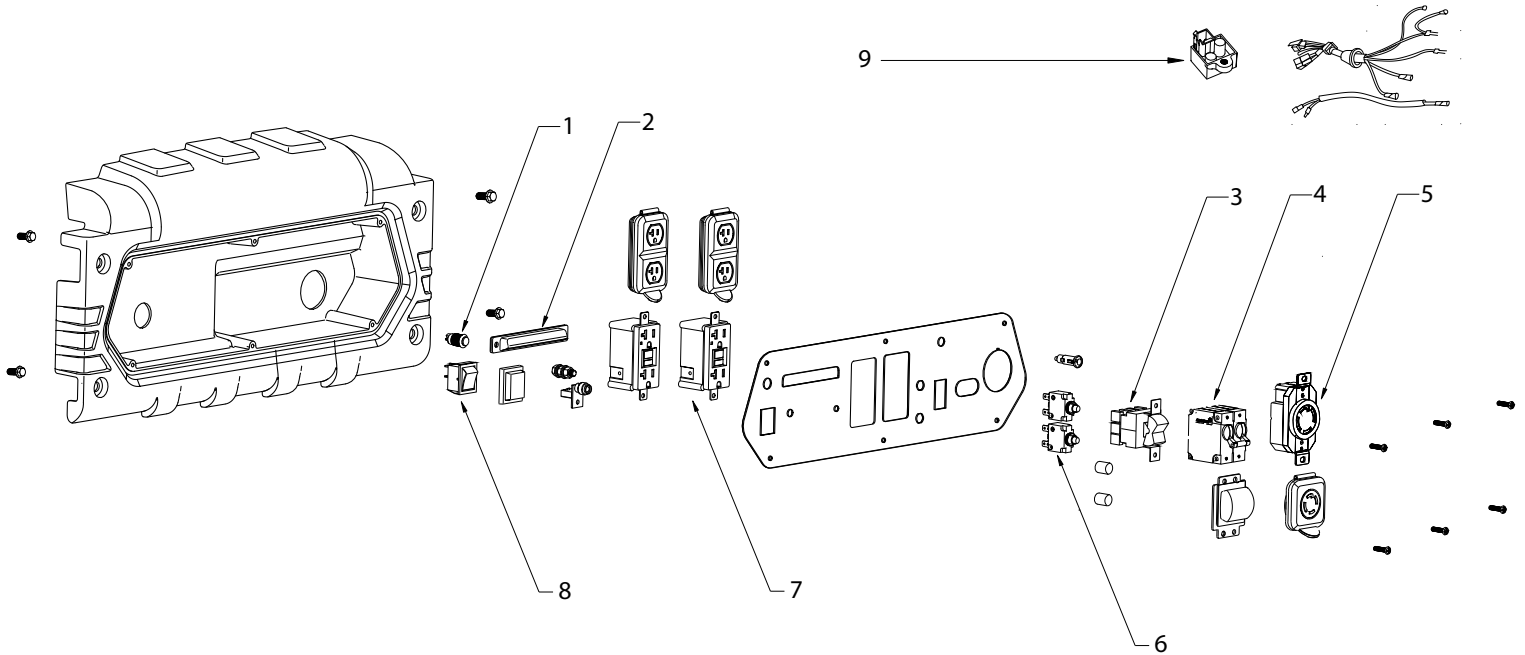

WHEEL AND HANDLE SET

REF #	DESCRIPTION	QTY	BE PART #
1	WHEEL AND HANDLE SET	2	85.561.011

PARTS BREAKDOWN GENERATOR

MODEL:BE4800

FUEL TANK PARTS

REF #	DESCRIPTION	QTY	BE PART #
1	FUEL TANK ASSEMBLY	1	85.561.012
2	FUEL CAP W/FILTER AND SHUTOFF	1	85.561.013

PARTS BREAKDOWN GENERATOR

MODEL:BE4800

CONTROL PANEL

REF #	DESCRIPTION	QTY	BE PART #
1	LED SWITCH	1	85.561.136
2	LED LIGHT	1	85.561.137
3	VOLTAGE SWITCH	1	85.561.143
4	CIRCUIT BREAKER 2P-16A	1	85.561.144
5	AC RECEPTACLE AC125V250V/30A	1	85.561.145
6	PROTECTOR 20A	2	85.561.141
7	AC RECEPTACLE(GFCI) AC125V/20A	2	85.561.146
8	ENGINE SWITCH	1	85.561.135
9	DC08	1	85.561.142