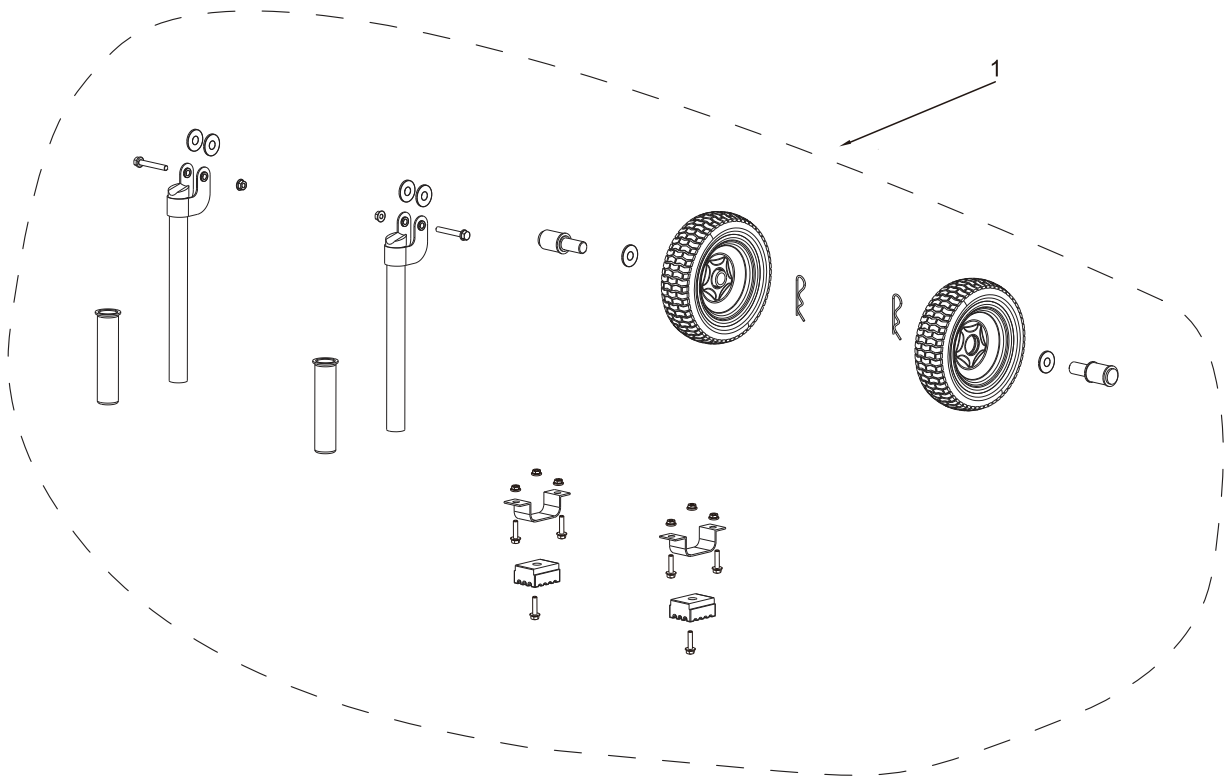

PARTS BREAKDOWN GENERATOR

MODEL:BE4800

THROTTLE SPRINGS

REF #	DESCRIPTION	QTY	BE PART #
1	ROD, SPRINGS, AND THROTTLE ADJUSTMENT	1	85.561.082

PARTS BREAKDOWN GENERATOR

MODEL:BE4800

CARBURETOR PARTS

REF #	DESCRIPTION	QTY	BE PART #
1	CARBURETOR ASSEMBLY	1	85.561.008

PARTS BREAKDOWN GENERATOR

MODEL:BE4800

AIR CLEANER

REF #	DESCRIPTION	QTY	BE PART #
1	CARBURETOR ASSEMBLY	1	85.561.009

PARTS BREAKDOWN GENERATOR

MODEL:BE4800

ALTERNATOR

REF #	DESCRIPTION	QTY	BE PART #
1	ALTERNATOR ASSEMBLY	1	85.561.088
2	VOLTAGE REGULATOR WITH BRUSHES	1	85.561.004
3	ALTERNATOR TAIL COVER	1	85.561.084

PARTS BREAKDOWN GENERATOR

MODEL:BE4800

FRAME PARTS

REF #	DESCRIPTION	QTY	BE PART #
1	COLD WEATHER PRIMER	1	85.561.005
2	SHOCK ABSORBER SET	4	85.561.085
3	CO ALARM	1	85.561.006

PARTS BREAKDOWN GENERATOR

MODEL:BE4800

WHEEL AND HANDLE SET

REF #	DESCRIPTION	QTY	BE PART #
1	WHEEL AND HANDLE SET	2	85.561.011

PARTS BREAKDOWN GENERATOR

MODEL:BE4800

FUEL TANK PARTS

REF #	DESCRIPTION	QTY	BE PART #
1	FUEL TANK ASSEMBLY	1	85.561.012
2	FUEL CAP W/FILTER AND SHUTOFF	1	85.561.013