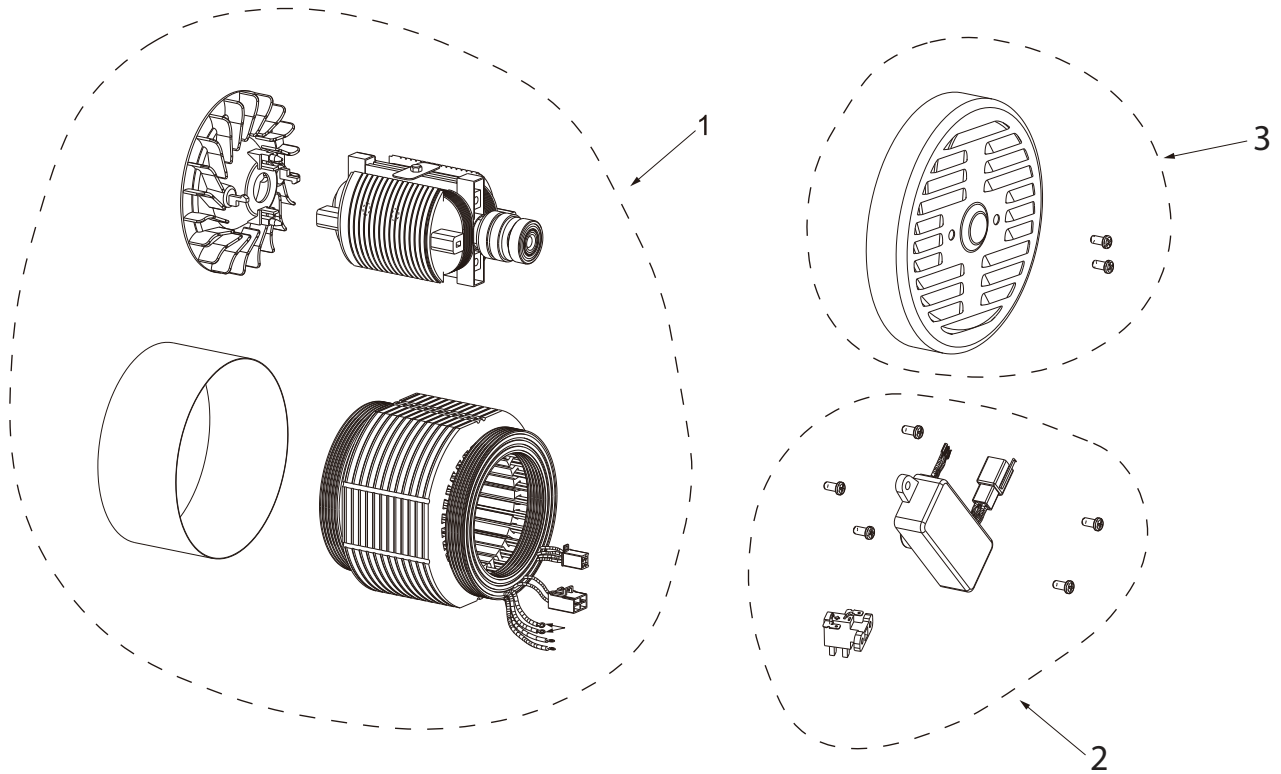

PARTS BREAKDOWN GENERATOR

MODEL:BE4800

THROTTLE SPRINGS

REF #	DESCRIPTION	QTY	BE PART #
1	ROD, SPRINGS, AND THROTTLE ADJUSTMENT	1	85.561.082

PARTS BREAKDOWN GENERATOR

MODEL:BE4800

CARBURETOR PARTS

REF #	DESCRIPTION	QTY	BE PART #
1	CARBURETOR ASSEMBLY	1	85.561.008

PARTS BREAKDOWN GENERATOR

MODEL:BE4800

AIR CLEANER

REF #	DESCRIPTION	QTY	BE PART #
1	CARBURETOR ASSEMBLY	1	85.561.009

PARTS BREAKDOWN GENERATOR

MODEL:BE4800

ALTERNATOR

REF #	DESCRIPTION	QTY	BE PART #
1	ALTERNATOR ASSEMBLY	1	85.561.088
2	VOLTAGE REGULATOR WITH BRUSHES	1	85.561.004
3	ALTERNATOR TAIL COVER	1	85.561.084

PARTS BREAKDOWN GENERATOR

MODEL:BE4800

FRAME PARTS

REF #	DESCRIPTION	QTY	BE PART #
1	COLD WEATHER PRIMER	1	85.561.005
2	SHOCK ABSORBER SET	4	85.561.085
3	CO ALARM	1	85.561.006

PARTS BREAKDOWN GENERATOR

MODEL:BE4800

WHEEL AND HANDLE SET

REF #	DESCRIPTION	QTY	BE PART #
1	WHEEL AND HANDLE SET	2	85.561.011

PARTS BREAKDOWN GENERATOR

MODEL:BE4800

FUEL TANK PARTS

REF #	DESCRIPTION	QTY	BE PART #
1	FUEL TANK ASSEMBLY	1	85.561.012
2	FUEL CAP W/FILTER AND SHUTOFF	1	85.561.013