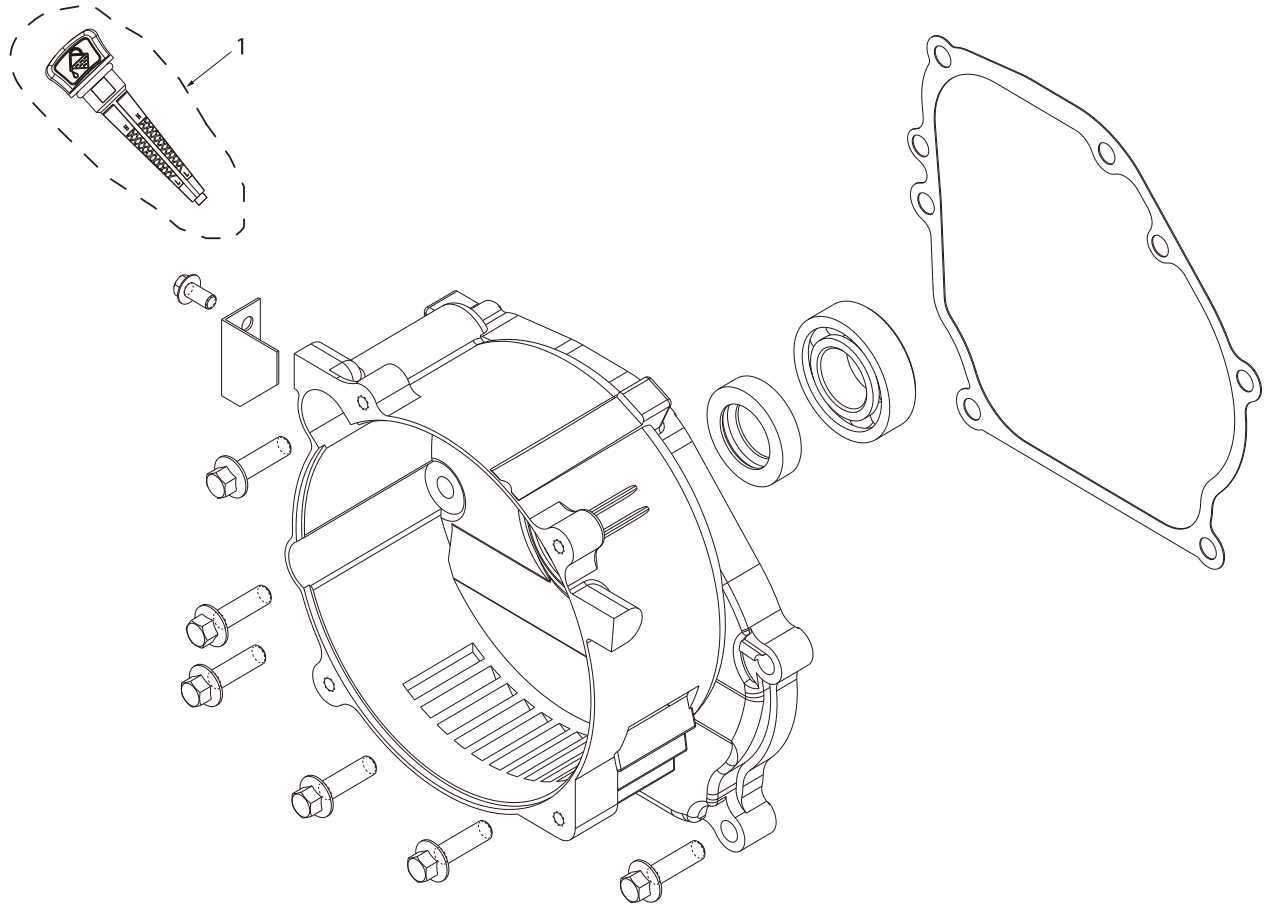

PARTS BREAKDOWN GENERATOR

MODEL:BE4800

BEPOWEREQUIPMENT

.COM

PARTS BREAKDOWN GENERATOR

MODEL:BE4800

CRANKCASE COVER

REF #	DESCRIPTION	QTY	BE PART #
1	MAGNETIC DIPSTICK	1	85.561.000

PARTS BREAKDOWN GENERATOR

MODEL:BE4800

ENGINE STARTER

REF #	DESCRIPTION	QTY	BE PART #
1	RECOIL ASSEMBLY	1	85.561.001

PARTS BREAKDOWN GENERATOR

MODEL:BE4800

VALVE ASSEMBLY

REF #	DESCRIPTION	QTY	BE PART #
1	VALVES ASSEMBLY	2	85.561.086

PARTS BREAKDOWN GENERATOR

MODEL:BE4800

THROTTLE SPRINGS

REF #	DESCRIPTION	QTY	BE PART #
1	ROD, SPRINGS, AND THROTTLE ADJUSTMENT	1	85.561.082

PARTS BREAKDOWN GENERATOR

MODEL:BE4800

CARBURETOR PARTS

REF #	DESCRIPTION	QTY	BE PART #
1	CARBURETOR ASSEMBLY	1	85.561.008

PARTS BREAKDOWN GENERATOR

MODEL:BE4800

AIR CLEANER

REF #	DESCRIPTION	QTY	BE PART #
1	CARBURETOR ASSEMBLY	1	85.561.009

PARTS BREAKDOWN GENERATOR

MODEL:BE4800

ALTERNATOR

REF #	DESCRIPTION	QTY	BE PART #
1	ALTERNATOR ASSEMBLY	1	85.561.088
2	VOLTAGE REGULATOR WITH BRUSHES	1	85.561.004
3	ALTERNATOR TAIL COVER	1	85.561.084