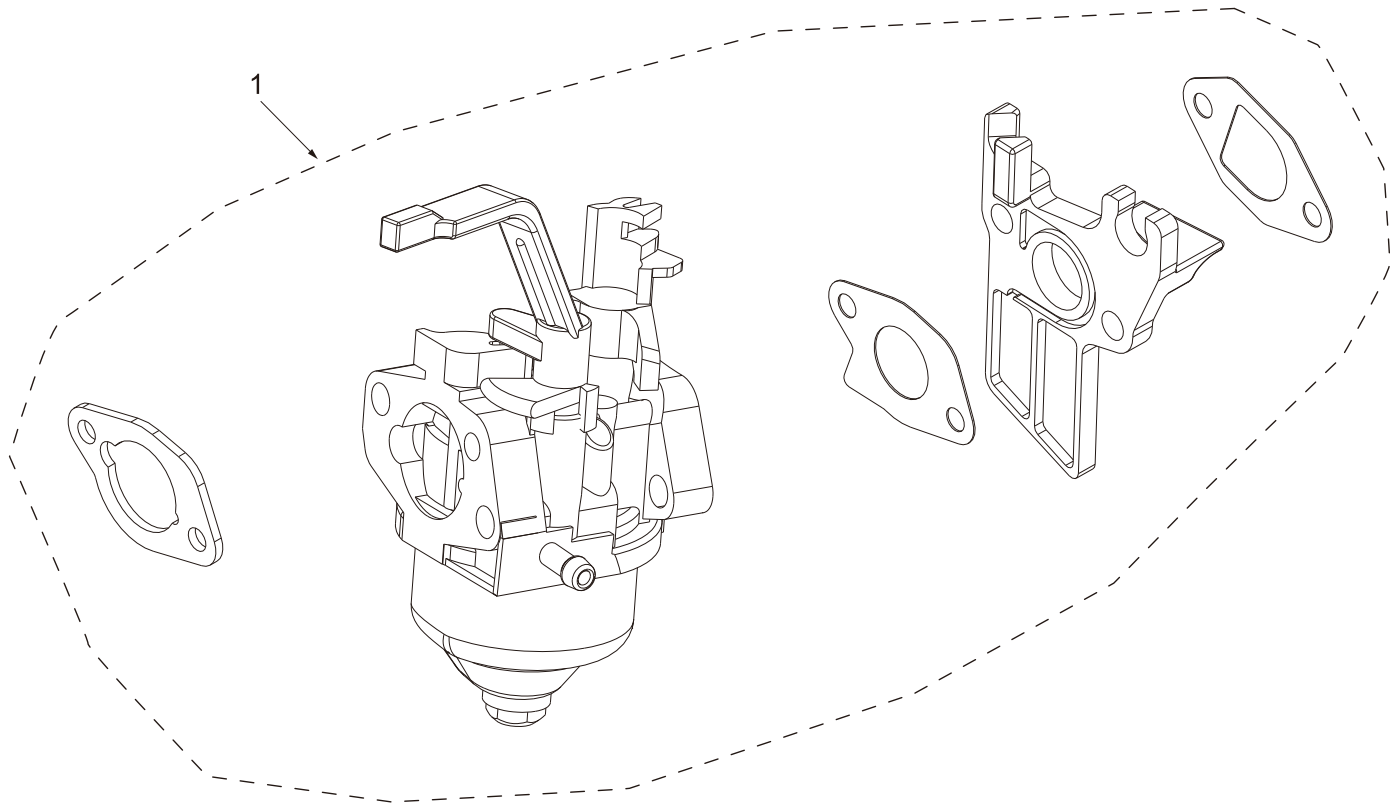

PARTS BREAKDOWN GENERATOR

MODEL:BE4800

ENGINE STARTER

REF #	DESCRIPTION	QTY	BE PART #
1	RECOIL ASSEMBLY	1	85.561.001

PARTS BREAKDOWN GENERATOR

MODEL:BE4800

VALVE ASSEMBLY

REF #	DESCRIPTION	QTY	BE PART #
1	VALVES ASSEMBLY	2	85.561.086

PARTS BREAKDOWN GENERATOR

MODEL:BE4800

THROTTLE SPRINGS

REF #	DESCRIPTION	QTY	BE PART #
1	ROD, SPRINGS, AND THROTTLE ADJUSTMENT	1	85.561.082

PARTS BREAKDOWN GENERATOR

MODEL:BE4800

CARBURETOR PARTS

REF #	DESCRIPTION	QTY	BE PART #
1	CARBURETOR ASSEMBLY	1	85.561.008

PARTS BREAKDOWN GENERATOR

MODEL:BE4800

AIR CLEANER

REF #	DESCRIPTION	QTY	BE PART #
1	CARBURETOR ASSEMBLY	1	85.561.009

PARTS BREAKDOWN GENERATOR

MODEL:BE4800

ALTERNATOR

REF #	DESCRIPTION	QTY	BE PART #
1	ALTERNATOR ASSEMBLY	1	85.561.088
2	VOLTAGE REGULATOR WITH BRUSHES	1	85.561.004
3	ALTERNATOR TAIL COVER	1	85.561.084