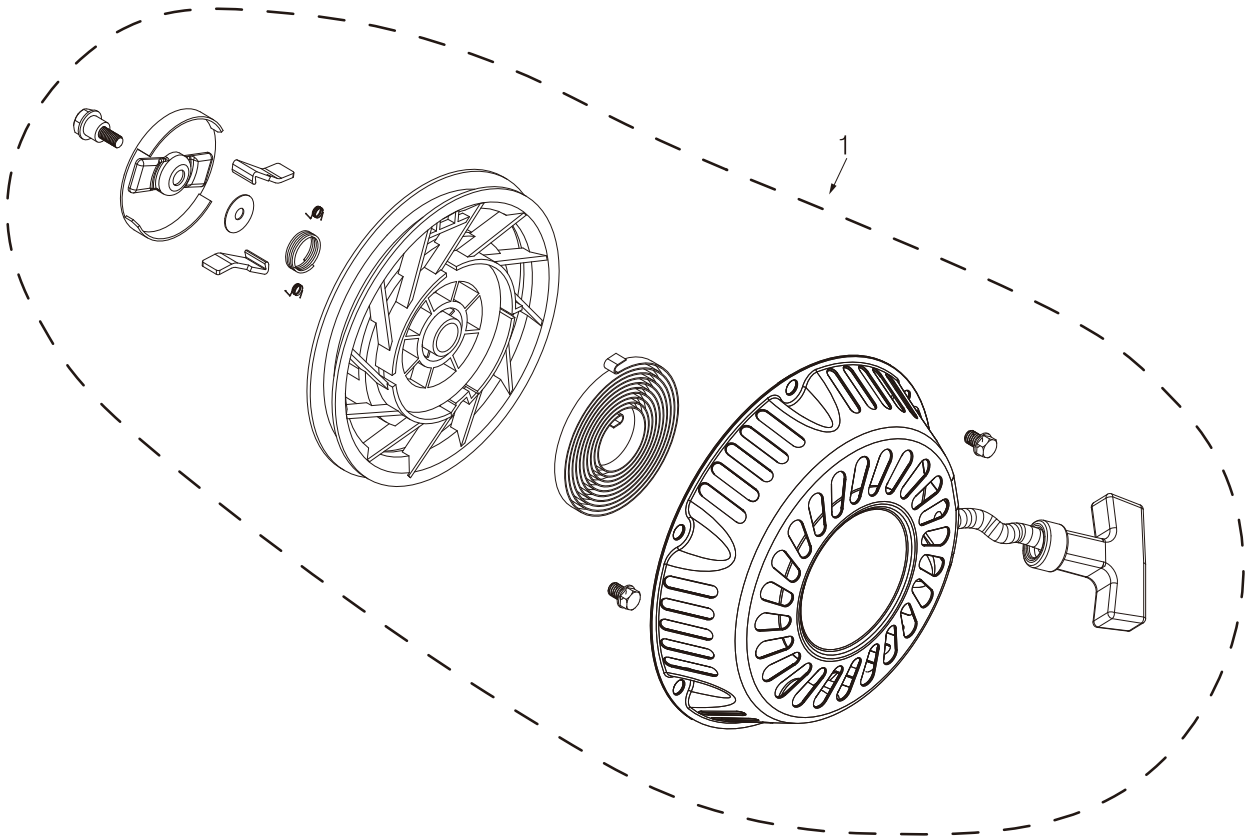

PARTS BREAKDOWN GENERATOR

MODEL:BE4800

BEPOWEREQUIPMENT

.COM

PARTS BREAKDOWN GENERATOR

MODEL:BE4800

CRANKCASE COVER

REF #	DESCRIPTION	QTY	BE PART #
1	MAGNETIC DIPSTICK	1	85.561.000

PARTS BREAKDOWN GENERATOR

MODEL:BE4800

ENGINE STARTER

REF #	DESCRIPTION	QTY	BE PART #
1	RECOIL ASSEMBLY	1	85.561.001

PARTS BREAKDOWN GENERATOR

MODEL:BE4800

VALVE ASSEMBLY

REF #	DESCRIPTION	QTY	BE PART #
1	VALVES ASSEMBLY	2	85.561.086

PARTS BREAKDOWN GENERATOR

MODEL:BE4800

THROTTLE SPRINGS

REF #	DESCRIPTION	QTY	BE PART #
1	ROD, SPRINGS, AND THROTTLE ADJUSTMENT	1	85.561.082

PARTS BREAKDOWN GENERATOR

MODEL:BE4800

CARBURETOR PARTS

REF #	DESCRIPTION	QTY	BE PART #
1	CARBURETOR ASSEMBLY	1	85.561.008

PARTS BREAKDOWN GENERATOR

MODEL:BE4800

AIR CLEANER

REF #	DESCRIPTION	QTY	BE PART #
1	CARBURETOR ASSEMBLY	1	85.561.009

PARTS BREAKDOWN GENERATOR

MODEL:BE4800

ALTERNATOR

REF #	DESCRIPTION	QTY	BE PART #
1	ALTERNATOR ASSEMBLY	1	85.561.088
2	VOLTAGE REGULATOR WITH BRUSHES	1	85.561.004
3	ALTERNATOR TAIL COVER	1	85.561.084