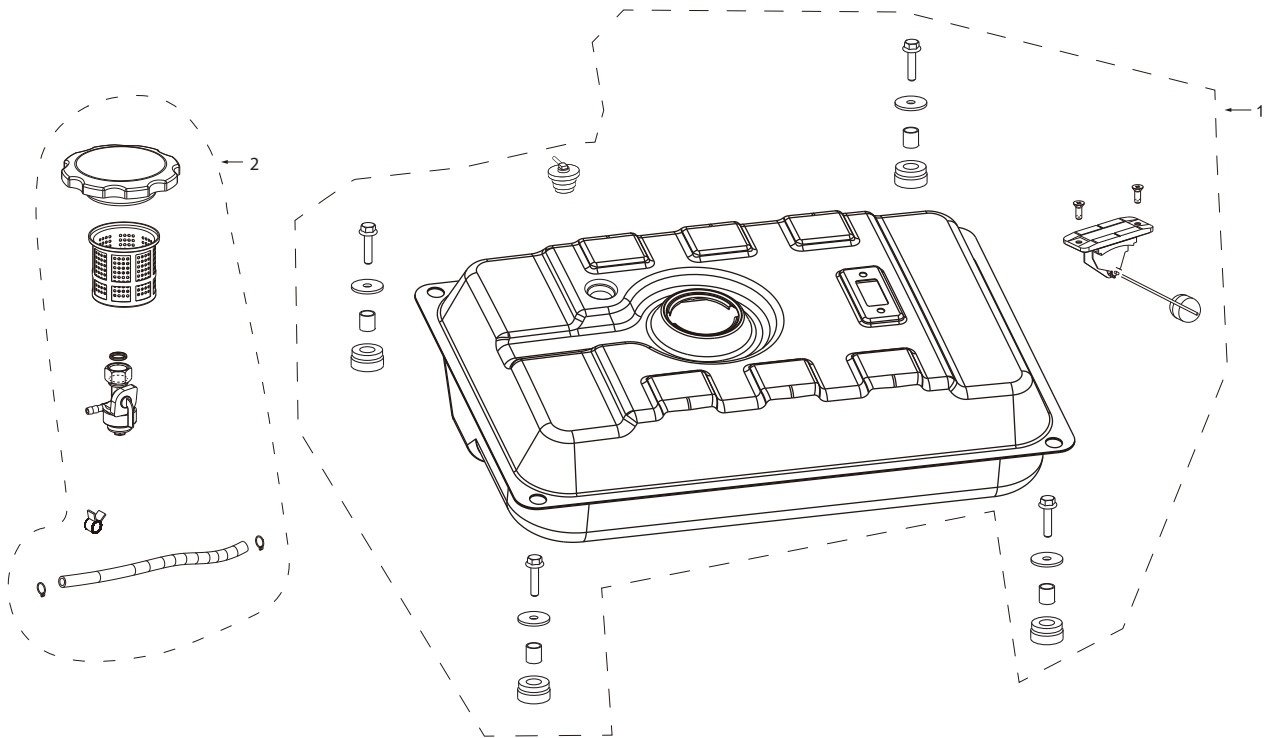

WHEEL AND HANDLE SET

REF #	DESCRIPTION	QTY	BE PART #
1	WHEEL AND HANDLE SET	2	85.561.011

PARTS BREAKDOWN GENERATOR

MODEL:BE4800

FUEL TANK PARTS

REF #	DESCRIPTION	QTY	BE PART #
1	FUEL TANK ASSEMBLY	1	85.561.012
2	FUEL CAP W/FILTER AND SHUTOFF	1	85.561.013

PARTS BREAKDOWN GENERATOR

MODEL:BE4800

CONTROL PANEL

REF #	DESCRIPTION	QTY	BE PART #
1	LED SWITCH	1	85.561.136
2	LED LIGHT	1	85.561.137
3	VOLTAGE SWITCH	1	85.561.143
4	CIRCUIT BREAKER 2P-16A	1	85.561.144
5	AC RECEPTACLE AC125V250V/30A	1	85.561.145
6	PROTECTOR 20A	2	85.561.141
7	AC RECEPTACLE(GFCI) AC125V/20A	2	85.561.146
8	ENGINE SWITCH	1	85.561.135
9	DC08	1	85.561.142