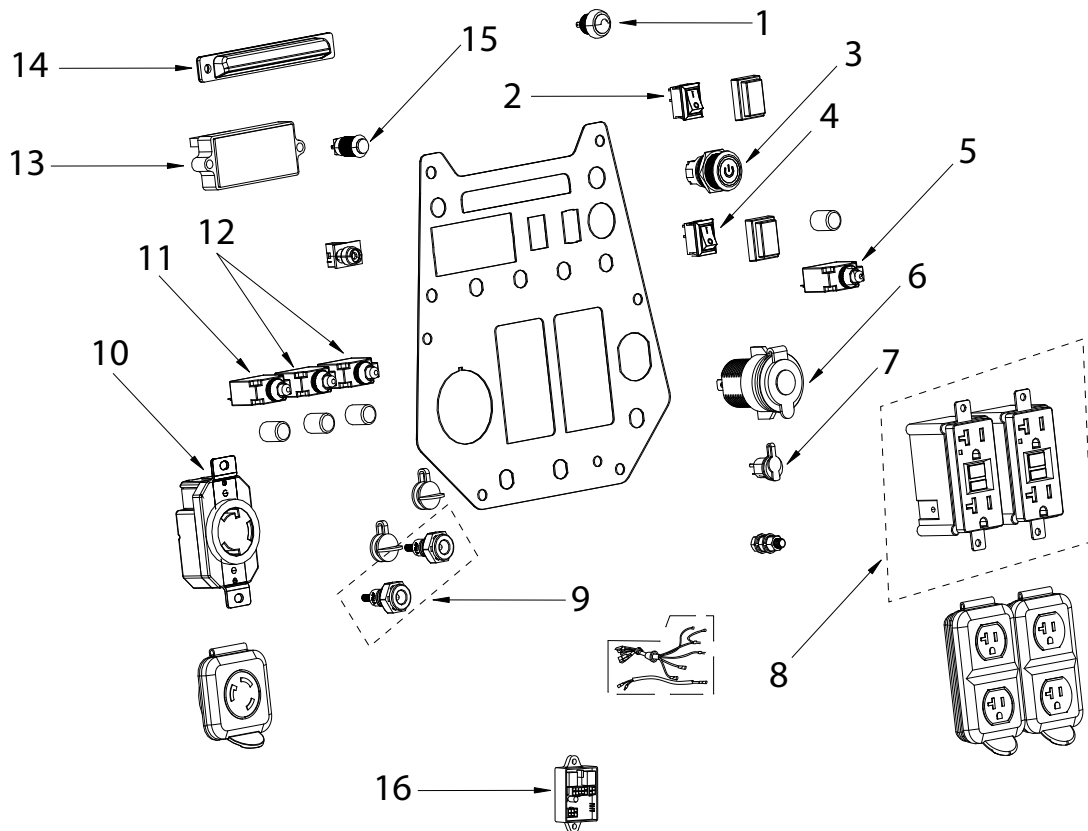

PARTS BREAKDOWN INVERTER GENERATOR

MODEL:BE4700iD

PANEL

REF #	DESCRIPTION	QTY	BE PART #
1	PULL HANDLE ASSEMBLY	1	85.561.059
2	ONE-CLICK START MODULE	1	85.561.061
3	CO ALARM	4	85.561.060

PARTS BREAKDOWN INVERTER GENERATOR

MODEL:BE4700iD

LEFT EXTERIOR COVER

REF #	DESCRIPTION	QTY	BE PART #
1	FUEL SELECTOR SWITCH	1	85.561.062
2	LEFT COVER	1	85.561.110

PARTS BREAKDOWN INVERTER GENERATOR

MODEL:BE4700iD

FUEL TANK COMPONENTS

REF #	DESCRIPTION	QTY	BE PART #
1	FUEL TANK	1	85.561.111
2	TANK NECK SHEATH	1	85.561.112
3	FUEL TANK CAP & FILTERS	1	85.561.050

PARTS BREAKDOWN INVERTER GENERATOR

MODEL:BE4700iD

CONTROL PANEL

REF #	DESCRIPTION	QTY	BE PART #
1	RESET SWITCH	1	85.561.165
2	IDLE SWITCH	1	85.561.153
3	ONE-CLICK START	1	85.561.167
4	ENGINE SWITCH	1	85.561.168
5	DC THERMAL PROTECTION 8A	1	85.561.147
6	DC12V	1	85.561.148
7	BATTERY CHARGER	1	85.561.157
8	AC RECEPTACLE(GFCI) AC125V/20A	2	85.561.146
9	PARALLEL SOCKET	2	85.561.166
10	AC RECEPTACLE AC125V/30A	1	85.561.140
11	PROTECTOR 30A	1	85.561.149
12	PROTECTOR 20A	2	85.561.141
13	MULTIFUNCTIONAL DIGITAL DISPLAY TABLE	1	85.561.164
14	LED LIGHT	1	85.561.155
15	LED SWITCH	1	85.561.136
16	ONE-CLICK START MODULE	1	85.561.169