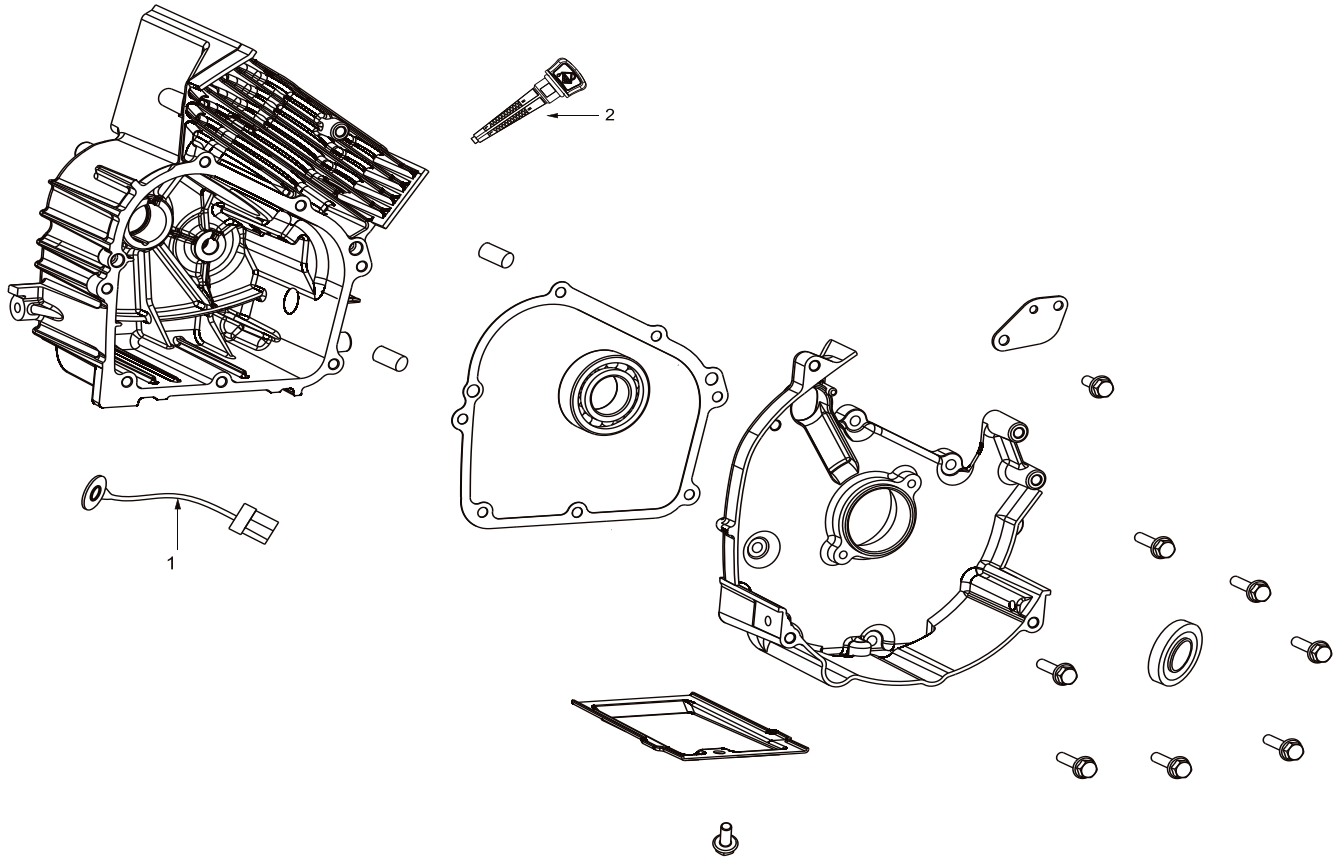

PARTS BREAKDOWN INVERTER GENERATOR

MODEL:BE4700iD

BEPOWEREQUIPMENT

.COM

PARTS BREAKDOWN INVERTER GENERATOR

MODEL:BE4700iD

CRANKCASE

REF #	DESCRIPTION	QTY	BE PART #
1	TEMPERATURE SENSOR	1	85.561.053
2	MAGNETIC DIPSTICK	1	85.561.043

PARTS BREAKDOWN INVERTER GENERATOR

MODEL:BE4700iD

CYLINDER HEAD COVER ASSEMBLY

REF #	DESCRIPTION	QTY	BE PART #
1	CYLINDER HEAD COVER	1	85.561.099
2	GASKET, CYLINDER HEAD	1	85.561.113
3	EXHAUST PORT GASKET	1	85.561.107

PARTS BREAKDOWN INVERTER GENERATOR

MODEL:BE4700iD

ENGINE STARTER

REF #	DESCRIPTION	QTY	BE PART #
1	FAN SHROUD W/AIR FILTER	1	85.561.044
2	RECOIL ASSEMBLY	1	85.561.045

PARTS BREAKDOWN INVERTER GENERATOR

MODEL:BE4700iD

VALVE ASSEMBLY

REF #	DESCRIPTION	QTY	BE PART #
1	VALVE ASSEMBLY	1	85.561.101

PARTS BREAKDOWN INVERTER GENERATOR

MODEL:BE4700iD

CARBURETOR PARTS

REF #	DESCRIPTION	QTY	BE PART #
1	CARBURETOR ASSEMBLY	1	85.561.054