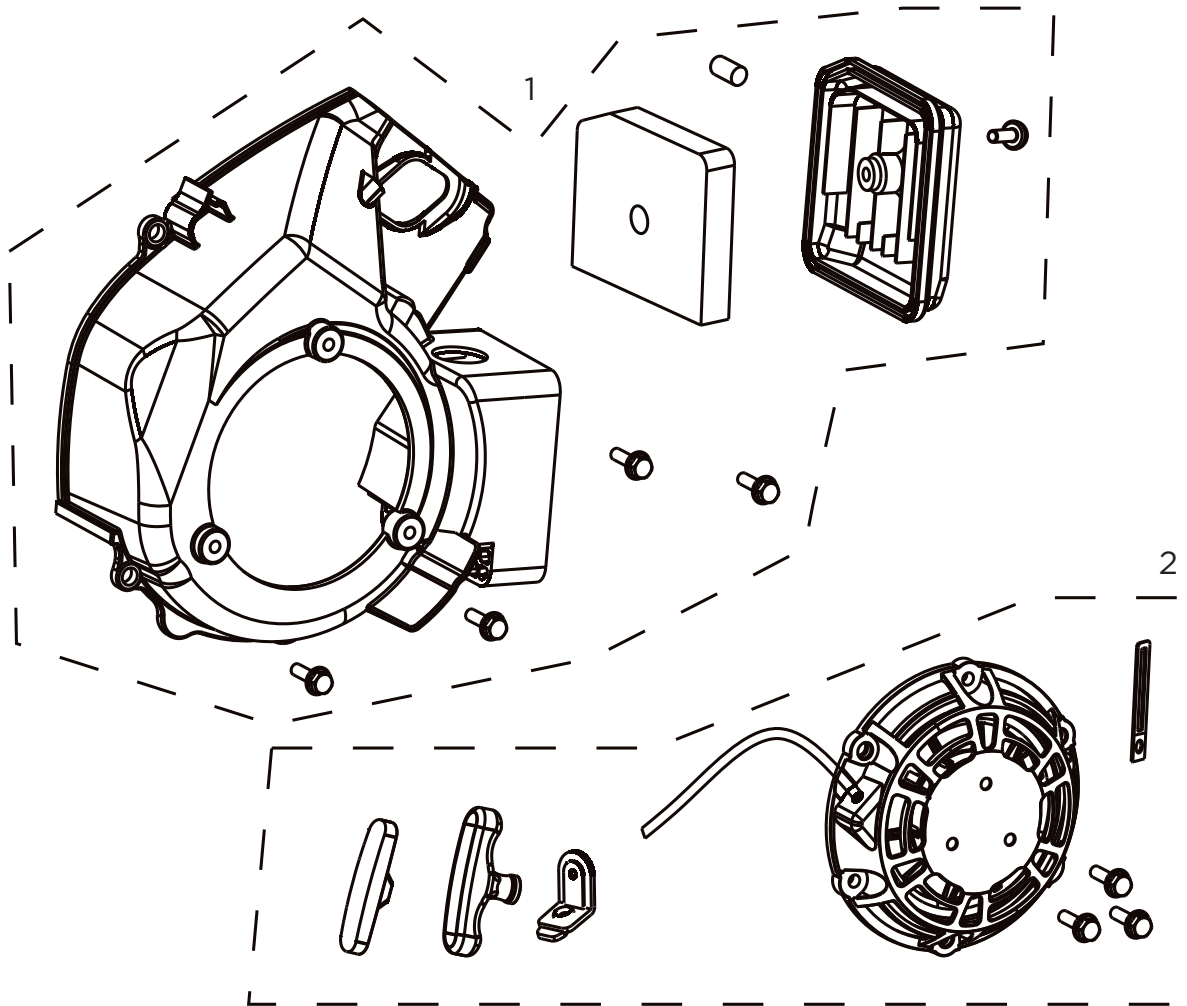

PARTS BREAKDOWN INVERTER GENERATOR

MODEL:BE4700iD

BEPOWEREQUIPMENT

.COM

PARTS BREAKDOWN INVERTER GENERATOR

MODEL:BE4700iD

CRANKCASE

REF #	DESCRIPTION	QTY	BE PART #
1	TEMPERATURE SENSOR	1	85.561.053
2	MAGNETIC DIPSTICK	1	85.561.043

PARTS BREAKDOWN INVERTER GENERATOR

MODEL:BE4700iD

CYLINDER HEAD COVER ASSEMBLY

REF #	DESCRIPTION	QTY	BE PART #
1	CYLINDER HEAD COVER	1	85.561.099
2	GASKET, CYLINDER HEAD	1	85.561.113
3	EXHAUST PORT GASKET	1	85.561.107

PARTS BREAKDOWN INVERTER GENERATOR

MODEL:BE4700iD

ENGINE STARTER

REF #	DESCRIPTION	QTY	BE PART #
1	FAN SHROUD W/AIR FILTER	1	85.561.044
2	RECOIL ASSEMBLY	1	85.561.045

PARTS BREAKDOWN INVERTER GENERATOR

MODEL:BE4700iD

VALVE ASSEMBLY

REF #	DESCRIPTION	QTY	BE PART #
1	VALVE ASSEMBLY	1	85.561.101

PARTS BREAKDOWN INVERTER GENERATOR

MODEL:BE4700iD

CARBURETOR PARTS

REF #	DESCRIPTION	QTY	BE PART #
1	CARBURETOR ASSEMBLY	1	85.561.054