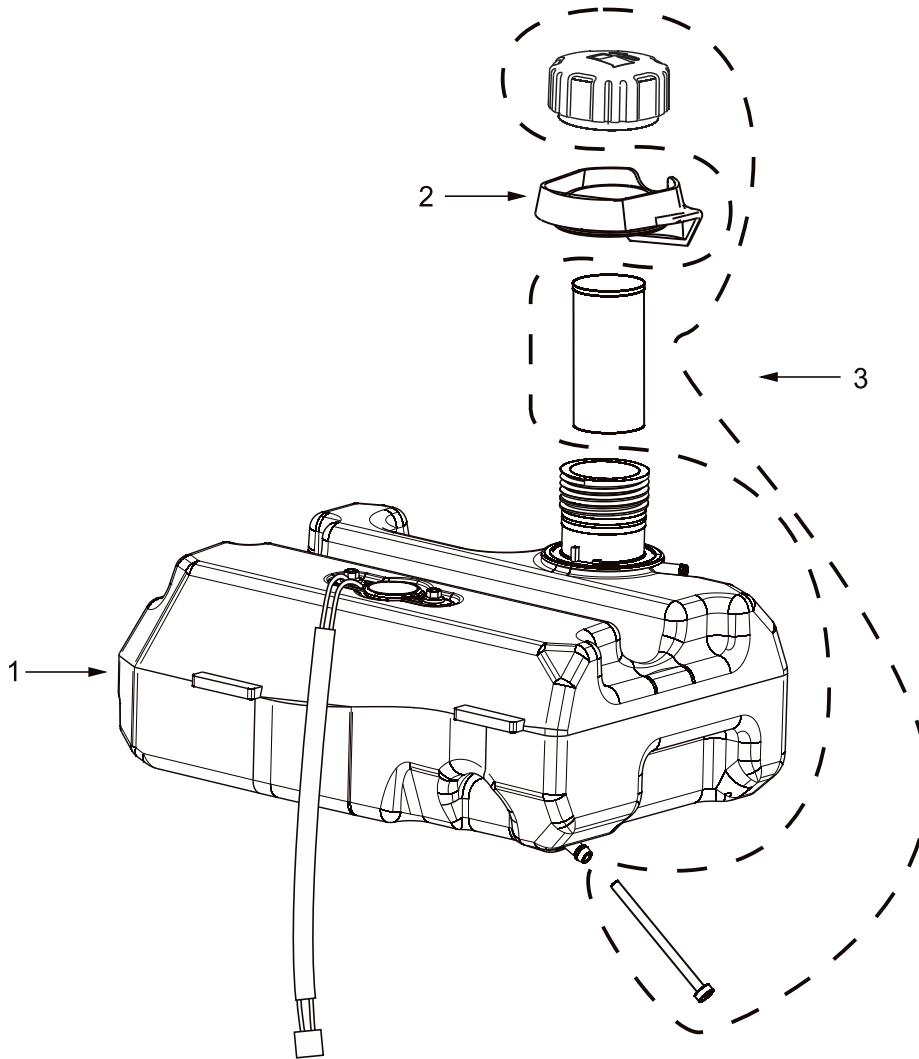

PARTS BREAKDOWN INVERTER GENERATOR

MODEL:BE4700iD

CYLINDER HEAD COVER ASSEMBLY

REF #	DESCRIPTION	QTY	BE PART #
1	CYLINDER HEAD COVER	1	85.561.099
2	GASKET, CYLINDER HEAD	1	85.561.113
3	EXHAUST PORT GASKET	1	85.561.107

PARTS BREAKDOWN INVERTER GENERATOR

MODEL:BE4700iD

PANEL

REF #	DESCRIPTION	QTY	BE PART #
1	PULL HANDLE ASSEMBLY	1	85.561.059
2	ONE-CLICK START MODULE	1	85.561.061
3	CO ALARM	4	85.561.060

PARTS BREAKDOWN INVERTER GENERATOR

MODEL:BE4700iD

LEFT EXTERIOR COVER

REF #	DESCRIPTION	QTY	BE PART #
1	FUEL SELECTOR SWITCH	1	85.561.062
2	LEFT COVER	1	85.561.110

PARTS BREAKDOWN INVERTER GENERATOR

MODEL:BE4700iD

FUEL TANK COMPONENTS

REF #	DESCRIPTION	QTY	BE PART #
1	FUEL TANK	1	85.561.111
2	TANK NECK SHEATH	1	85.561.112
3	FUEL TANK CAP & FILTERS	1	85.561.050

PARTS BREAKDOWN INVERTER GENERATOR

MODEL:BE4700iD

CONTROL PANEL

REF #	DESCRIPTION	QTY	BE PART #
1	RESET SWITCH	1	85.561.165
2	IDLE SWITCH	1	85.561.153
3	ONE-CLICK START	1	85.561.167
4	ENGINE SWITCH	1	85.561.168
5	DC THERMAL PROTECTION 8A	1	85.561.147
6	DC12V	1	85.561.148
7	BATTERY CHARGER	1	85.561.157
8	AC RECEPTACLE(GFCI) AC125V/20A	2	85.561.146
9	PARALLEL SOCKET	2	85.561.166
10	AC RECEPTACLE AC125V/30A	1	85.561.140
11	PROTECTOR 30A	1	85.561.149
12	PROTECTOR 20A	2	85.561.141
13	MULTIFUNCTIONAL DIGITAL DISPLAY TABLE	1	85.561.164
14	LED LIGHT	1	85.561.155
15	LED SWITCH	1	85.561.136
16	ONE-CLICK START MODULE	1	85.561.169