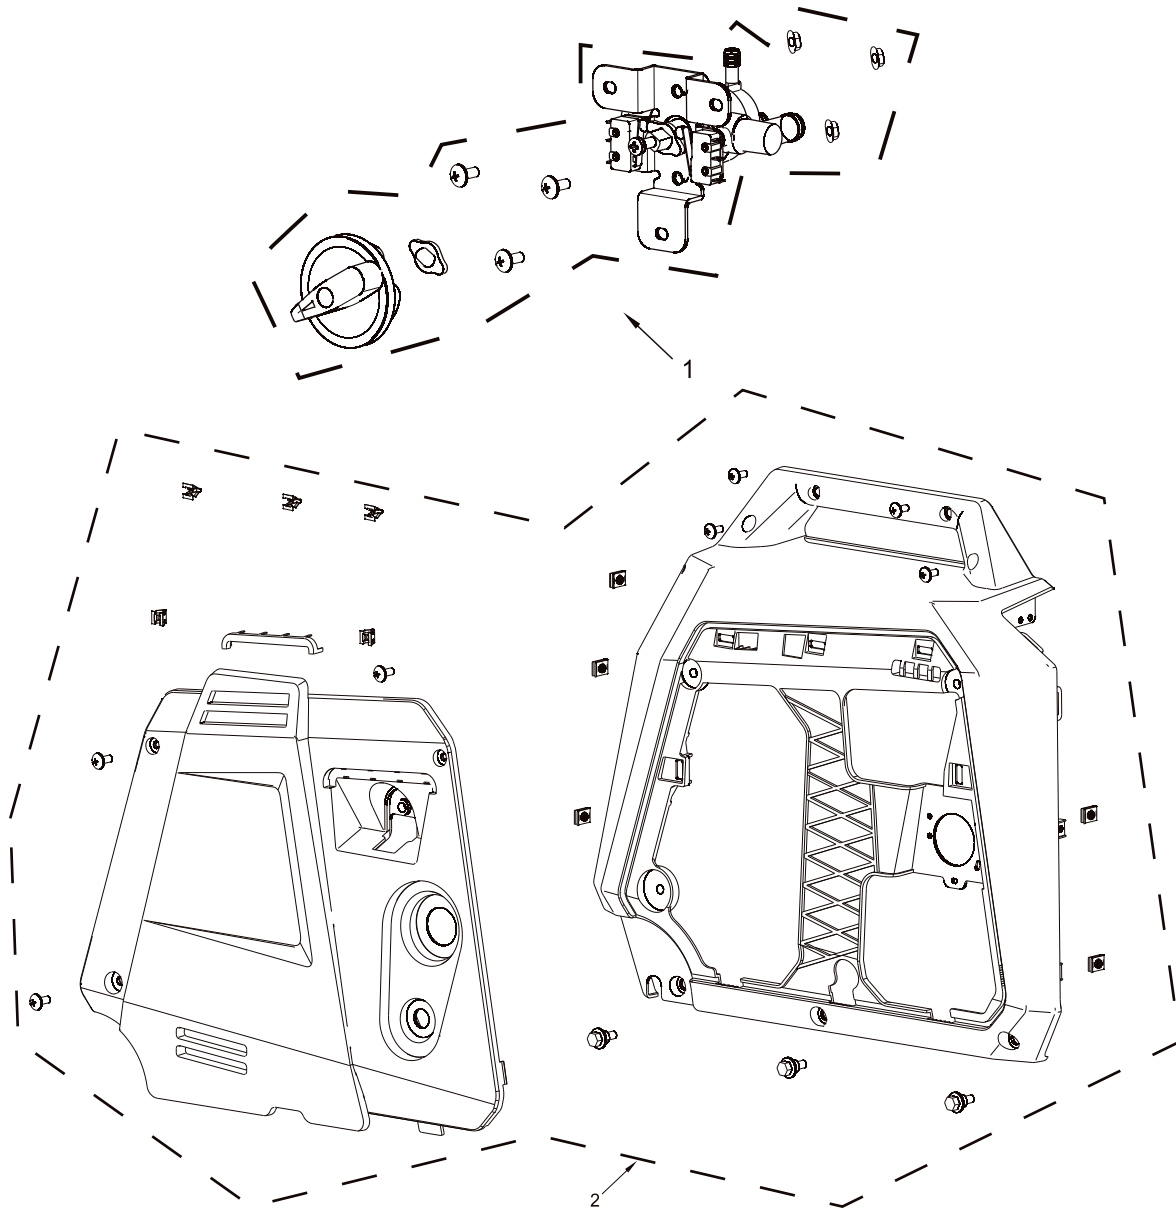

LEFT EXTERIOR COVER