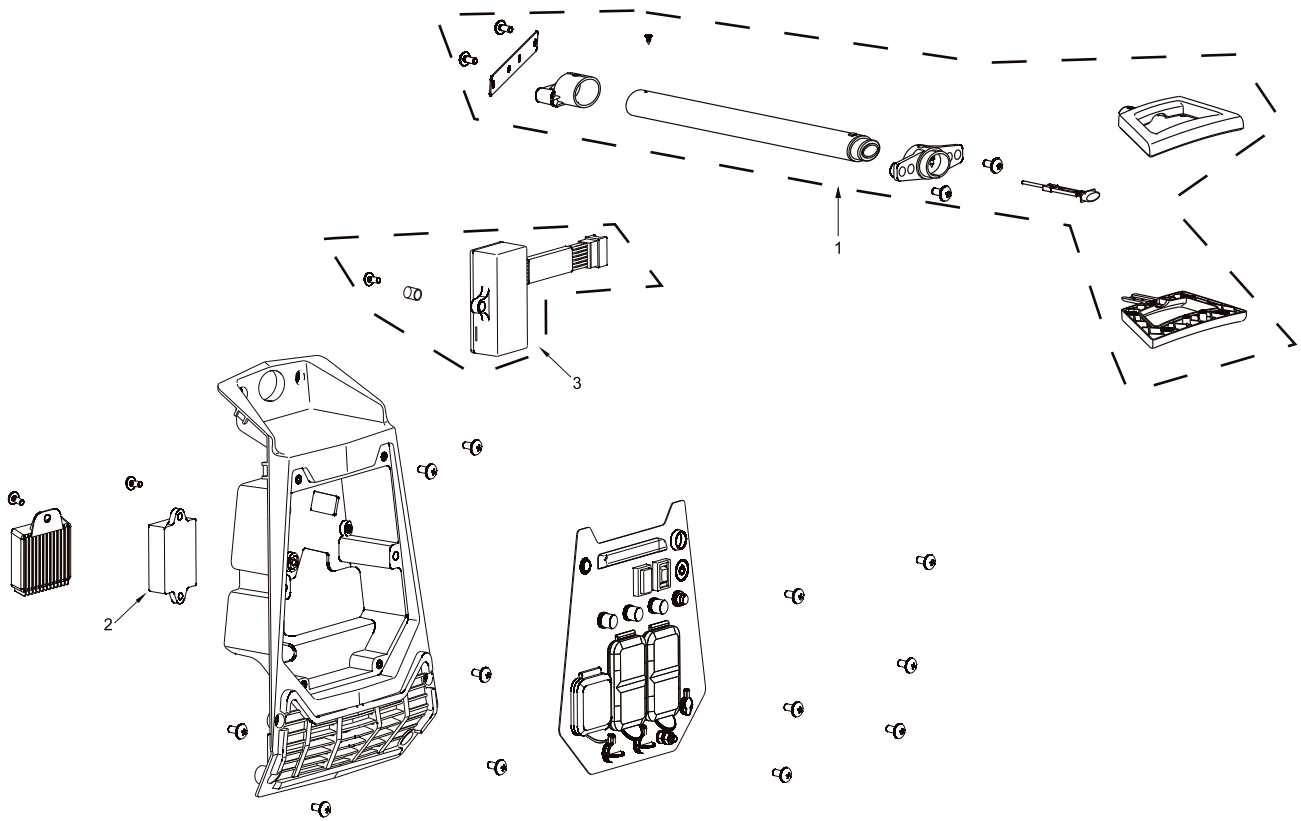

REF #	DESCRIPTION	QTY	BE PART #
1	PULL HANDLE ASSEMBLY	1	85.561.059
2	ONE-CLICK START MODULE	1	85.561.061
3	CO ALARM	4	85.561.060