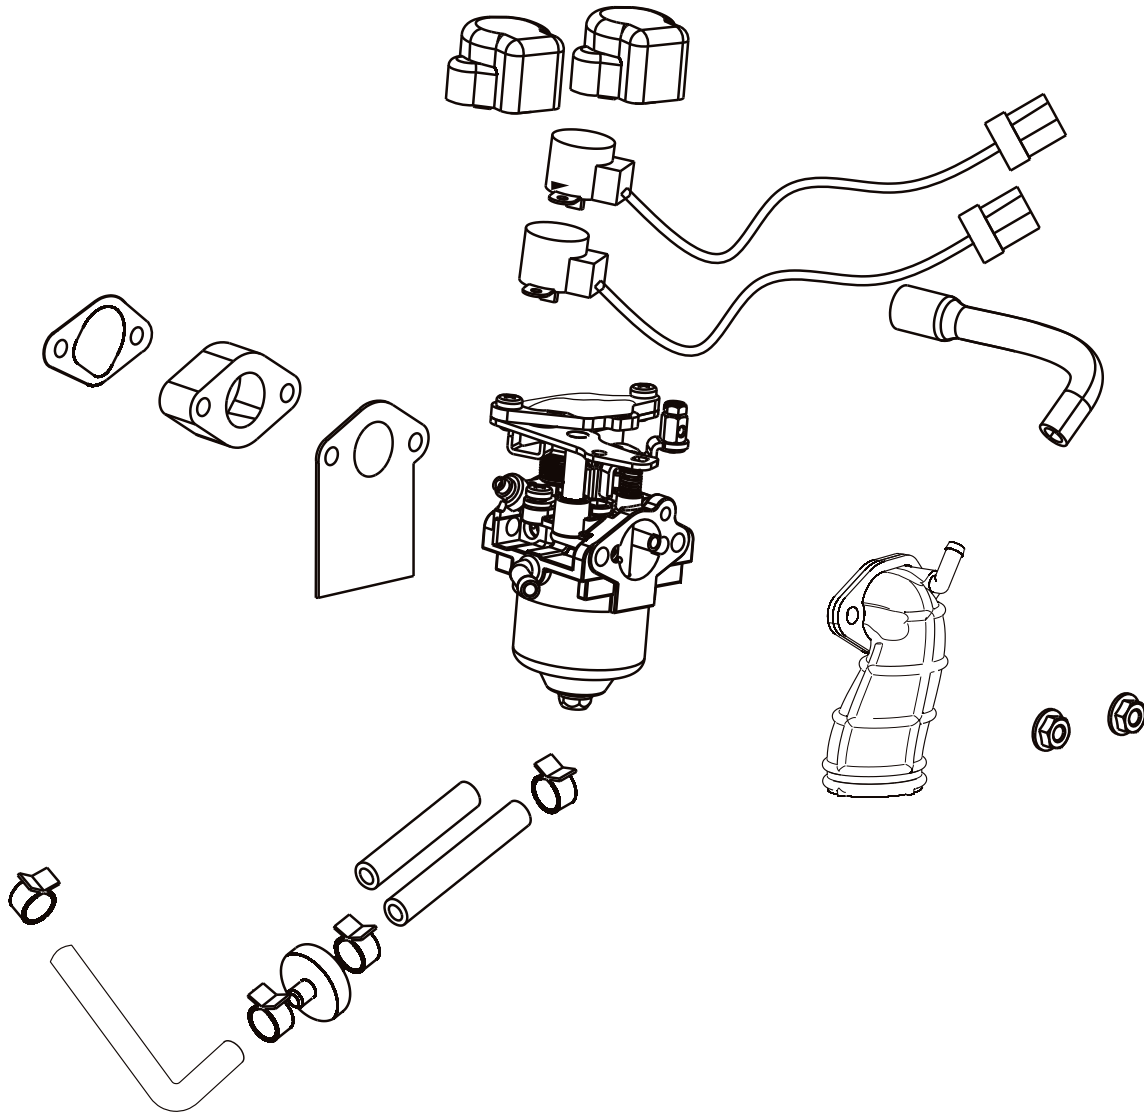

PARTS BREAKDOWN INVERTER GENERATOR

MODEL:BE4700iD

CYLINDER HEAD COVER ASSEMBLY

REF #	DESCRIPTION	QTY	BE PART #
1	CYLINDER HEAD COVER	1	85.561.099
2	GASKET, CYLINDER HEAD	1	85.561.113
3	EXHAUST PORT GASKET	1	85.561.107

PARTS BREAKDOWN INVERTER GENERATOR

MODEL:BE4700iD

ENGINE STARTER

REF #	DESCRIPTION	QTY	BE PART #
1	FAN SHROUD W/AIR FILTER	1	85.561.044
2	RECOIL ASSEMBLY	1	85.561.045

PARTS BREAKDOWN INVERTER GENERATOR

MODEL:BE4700iD

VALVE ASSEMBLY

REF #	DESCRIPTION	QTY	BE PART #
1	VALVE ASSEMBLY	1	85.561.101

PARTS BREAKDOWN INVERTER GENERATOR

MODEL:BE4700iD

CARBURETOR PARTS

REF #	DESCRIPTION	QTY	BE PART #
1	CARBURETOR ASSEMBLY	1	85.561.054

PARTS BREAKDOWN INVERTER GENERATOR

MODEL:BE4700iD

STARTING MOTOR

REF #	DESCRIPTION	QTY	BE PART #
1	MOTOR STARTER	1	85.561.055

PARTS BREAKDOWN INVERTER GENERATOR

MODEL:BE4700iD

BACKPLANE / INVERTER

REF #	DESCRIPTION	QTY	BE PART #
1	INVERTER	1	85.561.057
2	LITHIUM BATTERY	1	85.561.058
3	WHEEL SET	2	85.561.056