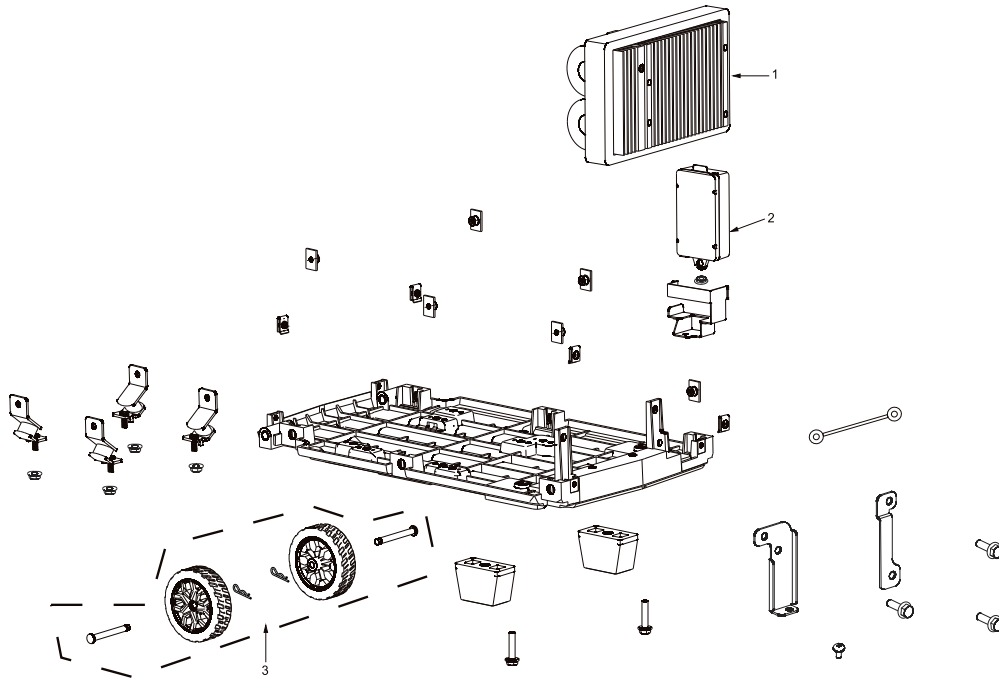

VALVE ASSEMBLY

REF #	DESCRIPTION	QTY	BE PART #
1	VALVE ASSEMBLY	1	85.561.101

PARTS BREAKDOWN INVERTER GENERATOR

MODEL:BE4700iD

CARBURETOR PARTS

REF #	DESCRIPTION	QTY	BE PART #
1	CARBURETOR ASSEMBLY	1	85.561.054

PARTS BREAKDOWN INVERTER GENERATOR

MODEL:BE4700iD

STARTING MOTOR

REF #	DESCRIPTION	QTY	BE PART #
1	MOTOR STARTER	1	85.561.055

PARTS BREAKDOWN INVERTER GENERATOR

MODEL:BE4700iD

BACKPLANE / INVERTER

REF #	DESCRIPTION	QTY	BE PART #
1	INVERTER	1	85.561.057
2	LITHIUM BATTERY	1	85.561.058
3	WHEEL SET	2	85.561.056

PARTS BREAKDOWN INVERTER GENERATOR

MODEL:BE4700iD

PANEL

REF #	DESCRIPTION	QTY	BE PART #
1	PULL HANDLE ASSEMBLY	1	85.561.059
2	ONE-CLICK START MODULE	1	85.561.061
3	CO ALARM	4	85.561.060

PARTS BREAKDOWN INVERTER GENERATOR