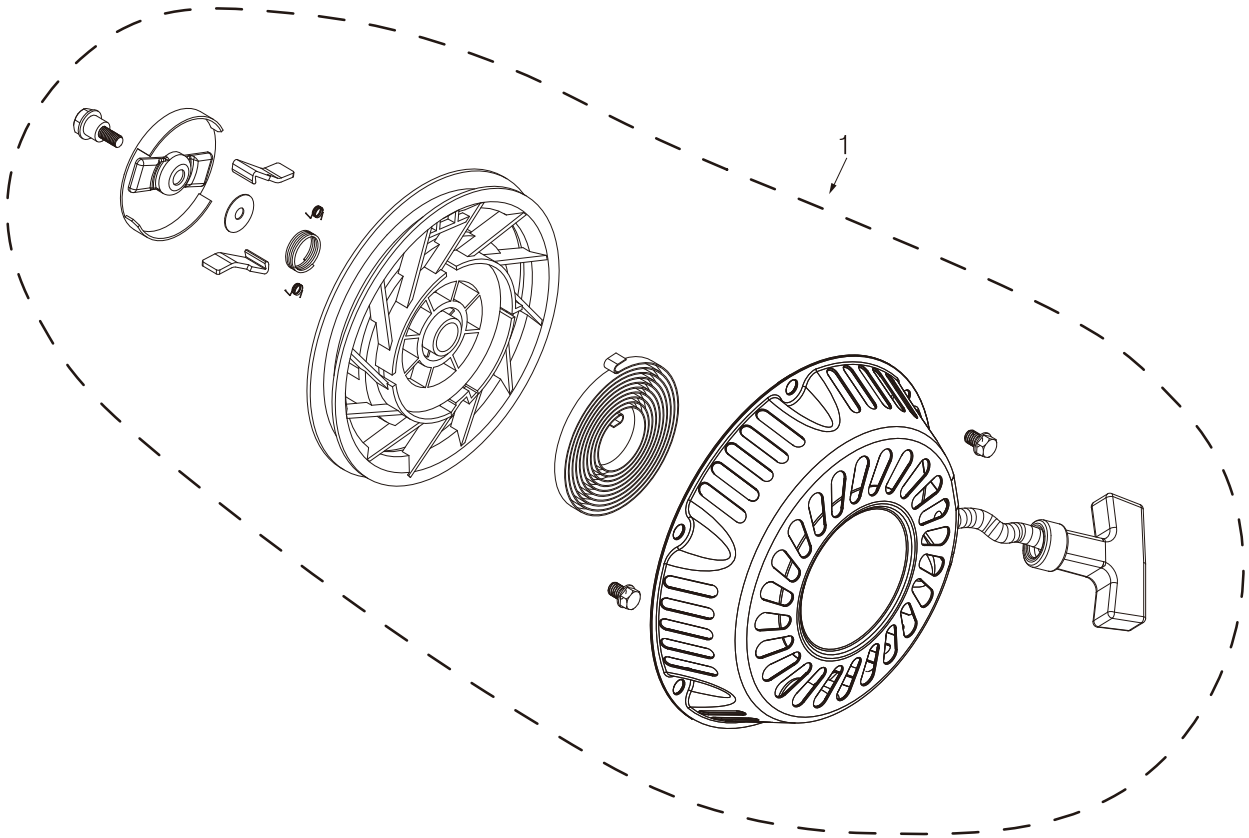

PARTS BREAKDOWN GENERATOR

MODEL:BE3800

BEPOWEREQUIPMENT

.COM

PARTS BREAKDOWN GENERATOR

MODEL:BE3800

CRANKCASE COVER

REF #	DESCRIPTION	QTY	BE PART #
1	MAGNETIC DIPSTICK	1	85.561.000

PARTS BREAKDOWN GENERATOR

MODEL:BE3800

ENGINE STARTER

REF #	DESCRIPTION	QTY	BE PART #
1	RECOIL ASSEMBLY	1	85.561.001

PARTS BREAKDOWN GENERATOR

MODEL:BE3800

VALVE ASSEMBLY

REF #	DESCRIPTION	QTY	BE PART #
1	VALVES ASSEMBLY	2	85.561.081

PARTS BREAKDOWN GENERATOR

MODEL:BE3800

THROTTLE SPRING SET

REF #	DESCRIPTION	QTY	BE PART #
1	ROD, SPRINGS, AND THROTTLE ADJUSTMENT	1	85.561.082

PARTS BREAKDOWN GENERATOR

MODEL:BE3800

CARBURETOR ASSEMBLY

REF #	DESCRIPTION	QTY	BE PART #
1	CARBURETOR ASSEMBLY	1	85.561.002

PARTS BREAKDOWN GENERATOR

MODEL:BE3800

FUEL TANK PARTS

REF #	DESCRIPTION	QTY	BE PART #
1	FUEL TANK ASSEMBLY	1	85.561.012
2	FUEL CAP W/FILTER AND SHUTOFF	1	85.561.007

PARTS BREAKDOWN GENERATOR

MODEL:BE3800

CONTROL PANEL