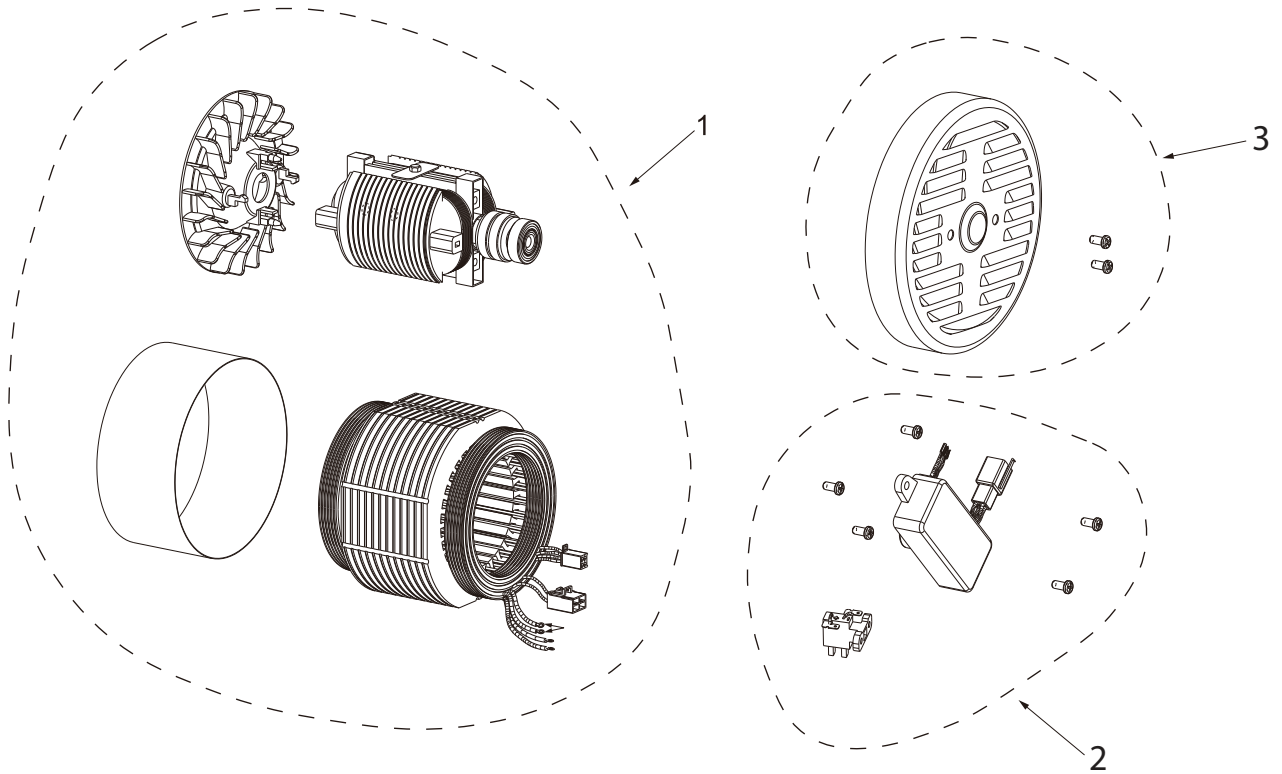

PARTS BREAKDOWN GENERATOR

MODEL:BE3800

THROTTLE SPRING SET

REF #	DESCRIPTION	QTY	BE PART #
1	ROD, SPRINGS, AND THROTTLE ADJUSTMENT	1	85.561.082

PARTS BREAKDOWN GENERATOR

MODEL:BE3800

CARBURETOR ASSEMBLY

REF #	DESCRIPTION	QTY	BE PART #
1	CARBURETOR ASSEMBLY	1	85.561.002

PARTS BREAKDOWN GENERATOR

MODEL:BE3800

AIR CLEANER

REF #	DESCRIPTION	QTY	BE PART #
1	AIR CLEANER ASSEMBLY	1	85.561.003

PARTS BREAKDOWN GENERATOR

MODEL:BE3800

ALTERNATOR

REF #	DESCRIPTION	QTY	BE PART #
1	ALTERNATOR ASSEMBLY	1	85.561.083
2	VOLTAGE REGULATOR WITH BRUSHES	1	85.561.004
3	ALTERNATOR TAIL COVER	1	85.561.084

PARTS BREAKDOWN GENERATOR

MODEL:BE3800

FUEL TANK PARTS

REF #	DESCRIPTION	QTY	BE PART #
1	FUEL TANK ASSEMBLY	1	85.561.012
2	FUEL CAP W/FILTER AND SHUTOFF	1	85.561.007

PARTS BREAKDOWN GENERATOR

MODEL:BE3800

CONTROL PANEL

REF #	DESCRIPTION	QTY	BE PART #
1	ENGINE SWITCH	1	85.561.135
2	LED SWITCH	1	85.561.136
3	LED LIGHT	1	85.561.137
4	AC RECEPTACLE AC125V/20A	2	85.561.138
5	CIRCUIT BREAKER 1P-25A	1	85.561.139
6	AC RECEPTACLE AC125V/30A	1	85.561.140
7	PROTECTOR 20A	2	85.561.141
8	DC08	1	85.561.142