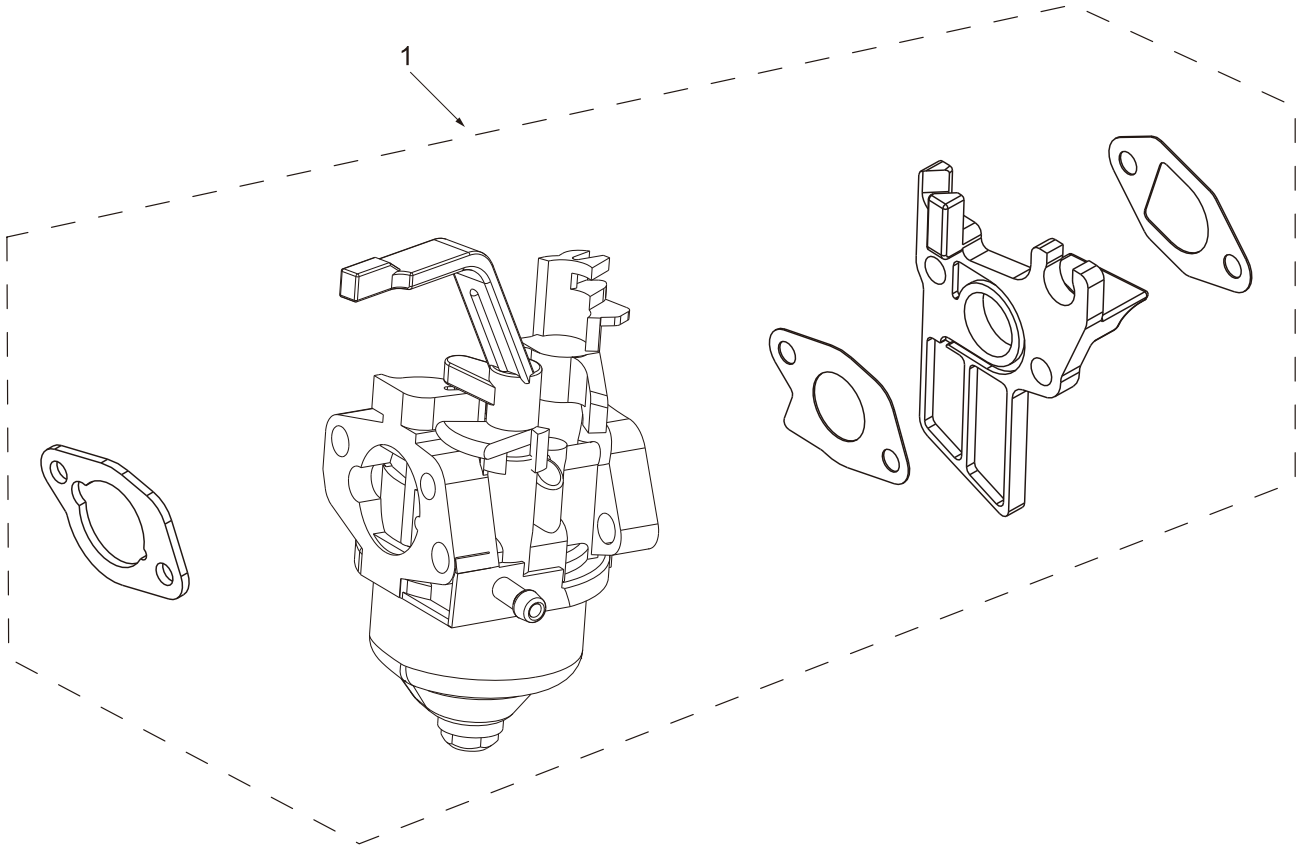

PARTS BREAKDOWN GENERATOR

MODEL:BE3800

ENGINE STARTER

REF #	DESCRIPTION	QTY	BE PART #
1	RECOIL ASSEMBLY	1	85.561.001

PARTS BREAKDOWN GENERATOR

MODEL:BE3800

VALVE ASSEMBLY

REF #	DESCRIPTION	QTY	BE PART #
1	VALVES ASSEMBLY	2	85.561.081

PARTS BREAKDOWN GENERATOR

MODEL:BE3800

THROTTLE SPRING SET

REF #	DESCRIPTION	QTY	BE PART #
1	ROD, SPRINGS, AND THROTTLE ADJUSTMENT	1	85.561.082

PARTS BREAKDOWN GENERATOR

MODEL:BE3800

CARBURETOR ASSEMBLY

REF #	DESCRIPTION	QTY	BE PART #
1	CARBURETOR ASSEMBLY	1	85.561.002

PARTS BREAKDOWN GENERATOR

MODEL:BE3800

AIR CLEANER

REF #	DESCRIPTION	QTY	BE PART #
1	AIR CLEANER ASSEMBLY	1	85.561.003

PARTS BREAKDOWN GENERATOR

MODEL:BE3800

ALTERNATOR

REF #	DESCRIPTION	QTY	BE PART #
1	ALTERNATOR ASSEMBLY	1	85.561.083
2	VOLTAGE REGULATOR WITH BRUSHES	1	85.561.004
3	ALTERNATOR TAIL COVER	1	85.561.084

PARTS BREAKDOWN GENERATOR

MODEL:BE3800

FUEL TANK PARTS

REF #	DESCRIPTION	QTY	BE PART #
1	FUEL TANK ASSEMBLY	1	85.561.012
2	FUEL CAP W/FILTER AND SHUTOFF	1	85.561.007

PARTS BREAKDOWN GENERATOR

MODEL:BE3800

CONTROL PANEL