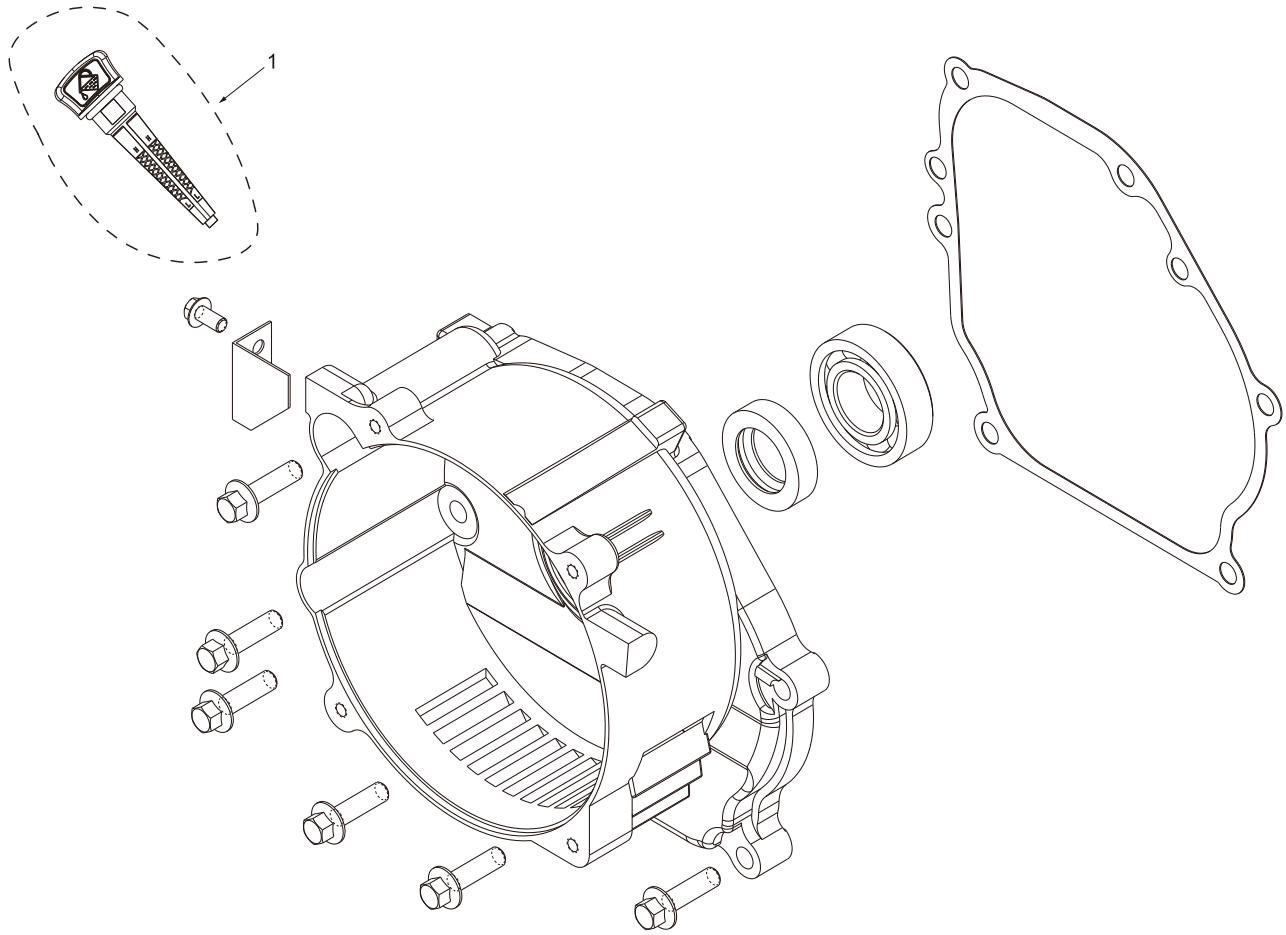

PARTS BREAKDOWN GENERATOR

MODEL:BE3800

BEPOWEREQUIPMENT

.COM

PARTS BREAKDOWN GENERATOR

MODEL:BE3800

CRANKCASE COVER

REF #	DESCRIPTION	QTY	BE PART #
1	MAGNETIC DIPSTICK	1	85.561.000

PARTS BREAKDOWN GENERATOR

MODEL:BE3800

ENGINE STARTER

REF #	DESCRIPTION	QTY	BE PART #
1	RECOIL ASSEMBLY	1	85.561.001

PARTS BREAKDOWN GENERATOR

MODEL:BE3800

VALVE ASSEMBLY

REF #	DESCRIPTION	QTY	BE PART #
1	VALVES ASSEMBLY	2	85.561.081

PARTS BREAKDOWN GENERATOR

MODEL:BE3800

THROTTLE SPRING SET

REF #	DESCRIPTION	QTY	BE PART #
1	ROD, SPRINGS, AND THROTTLE ADJUSTMENT	1	85.561.082

PARTS BREAKDOWN GENERATOR

MODEL:BE3800

CARBURETOR ASSEMBLY

REF #	DESCRIPTION	QTY	BE PART #
1	CARBURETOR ASSEMBLY	1	85.561.002

PARTS BREAKDOWN GENERATOR

MODEL:BE3800

FUEL TANK PARTS

REF #	DESCRIPTION	QTY	BE PART #
1	FUEL TANK ASSEMBLY	1	85.561.012
2	FUEL CAP W/FILTER AND SHUTOFF	1	85.561.007

PARTS BREAKDOWN GENERATOR

MODEL:BE3800

CONTROL PANEL