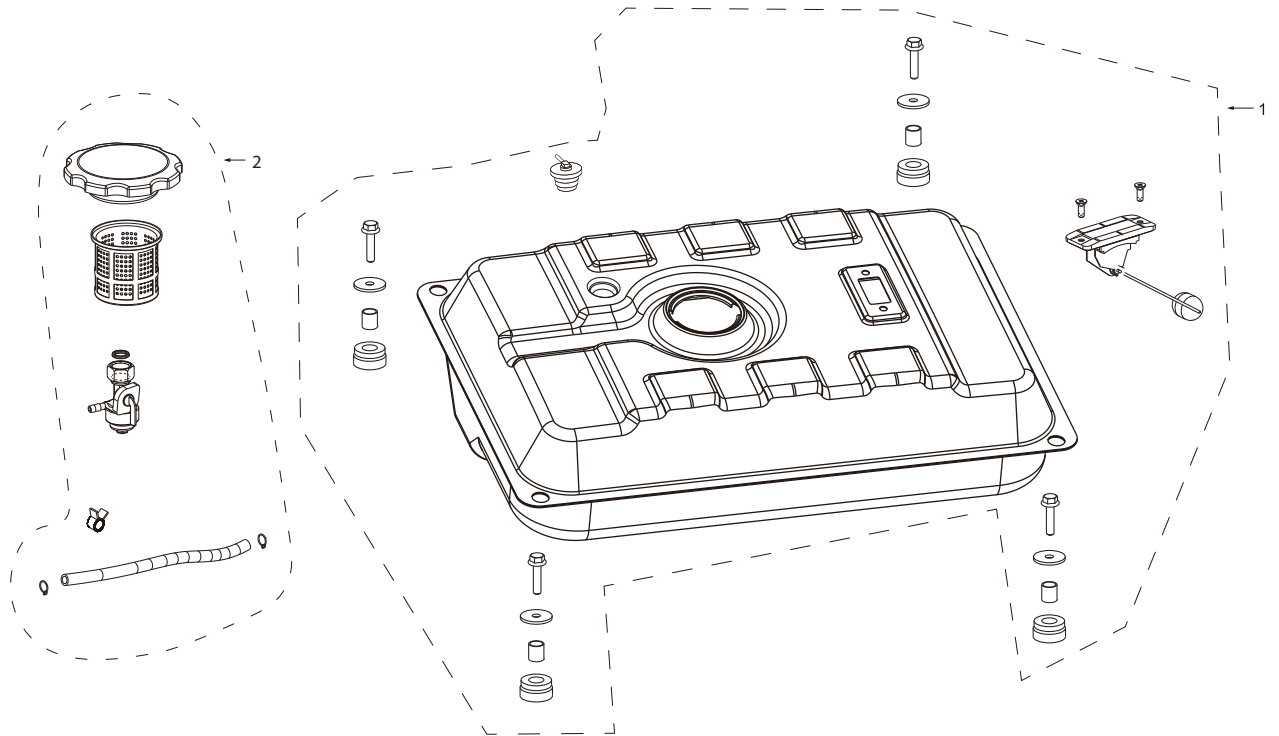

PARTS BREAKDOWN GENERATOR

MODEL:BE3800

THROTTLE SPRING SET

REF #	DESCRIPTION	QTY	BE PART #
1	ROD, SPRINGS, AND THROTTLE ADJUSTMENT	1	85.561.082

PARTS BREAKDOWN GENERATOR

MODEL:BE3800

CARBURETOR ASSEMBLY

REF #	DESCRIPTION	QTY	BE PART #
1	CARBURETOR ASSEMBLY	1	85.561.002

PARTS BREAKDOWN GENERATOR

MODEL:BE3800

AIR CLEANER

REF #	DESCRIPTION	QTY	BE PART #
1	AIR CLEANER ASSEMBLY	1	85.561.003

PARTS BREAKDOWN GENERATOR

MODEL:BE3800

ALTERNATOR

REF #	DESCRIPTION	QTY	BE PART #
1	ALTERNATOR ASSEMBLY	1	85.561.083
2	VOLTAGE REGULATOR WITH BRUSHES	1	85.561.004
3	ALTERNATOR TAIL COVER	1	85.561.084

PARTS BREAKDOWN GENERATOR

MODEL:BE3800

FUEL TANK PARTS

REF #	DESCRIPTION	QTY	BE PART #
1	FUEL TANK ASSEMBLY	1	85.561.012
2	FUEL CAP W/FILTER AND SHUTOFF	1	85.561.007

PARTS BREAKDOWN GENERATOR

MODEL:BE3800

CONTROL PANEL