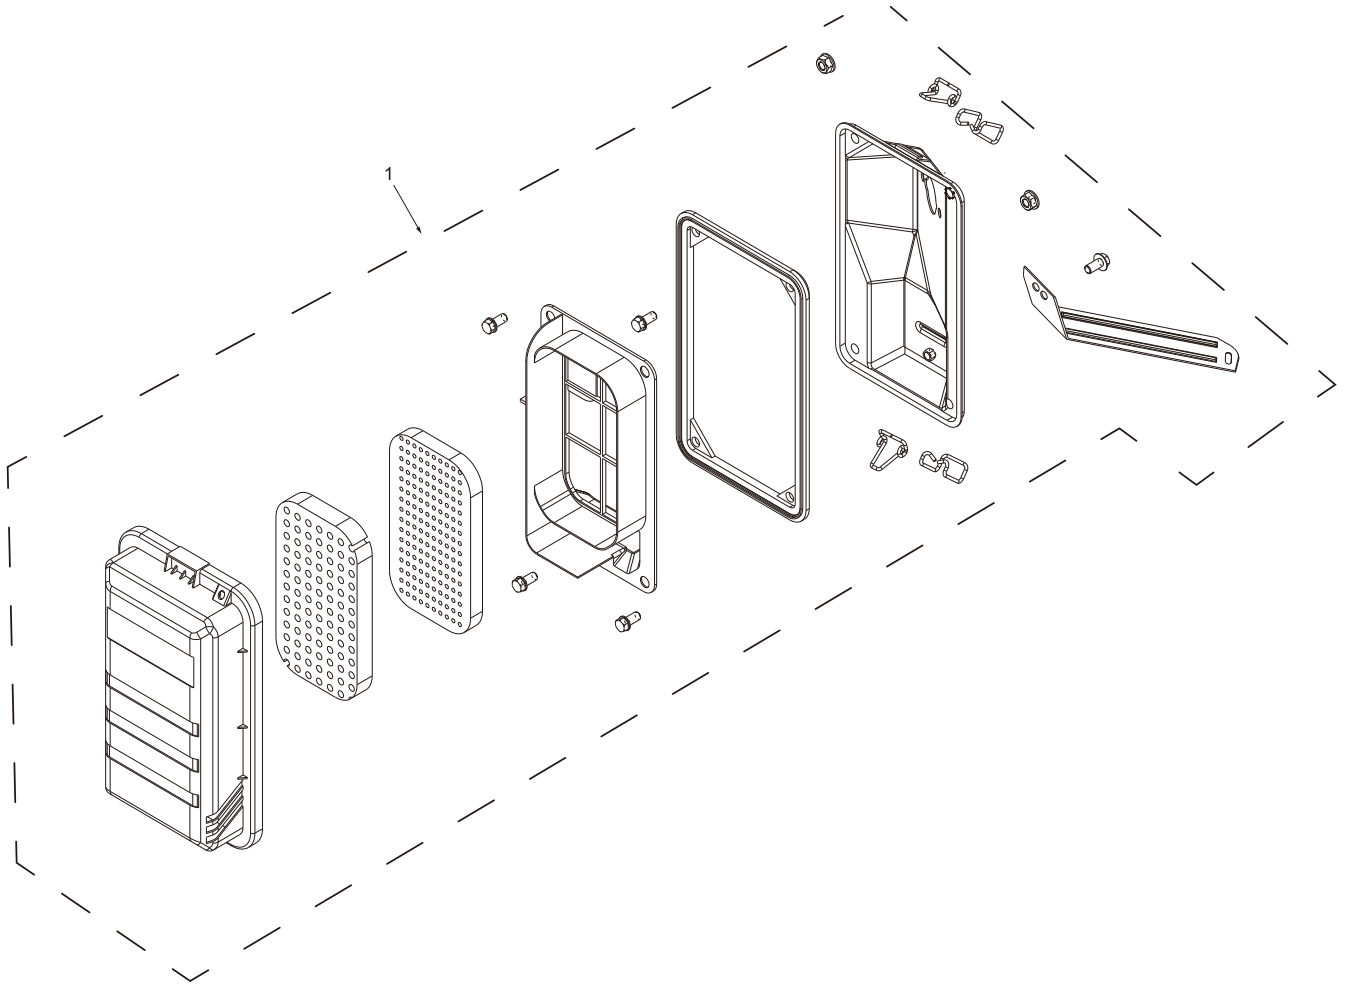

AIR CLEANER