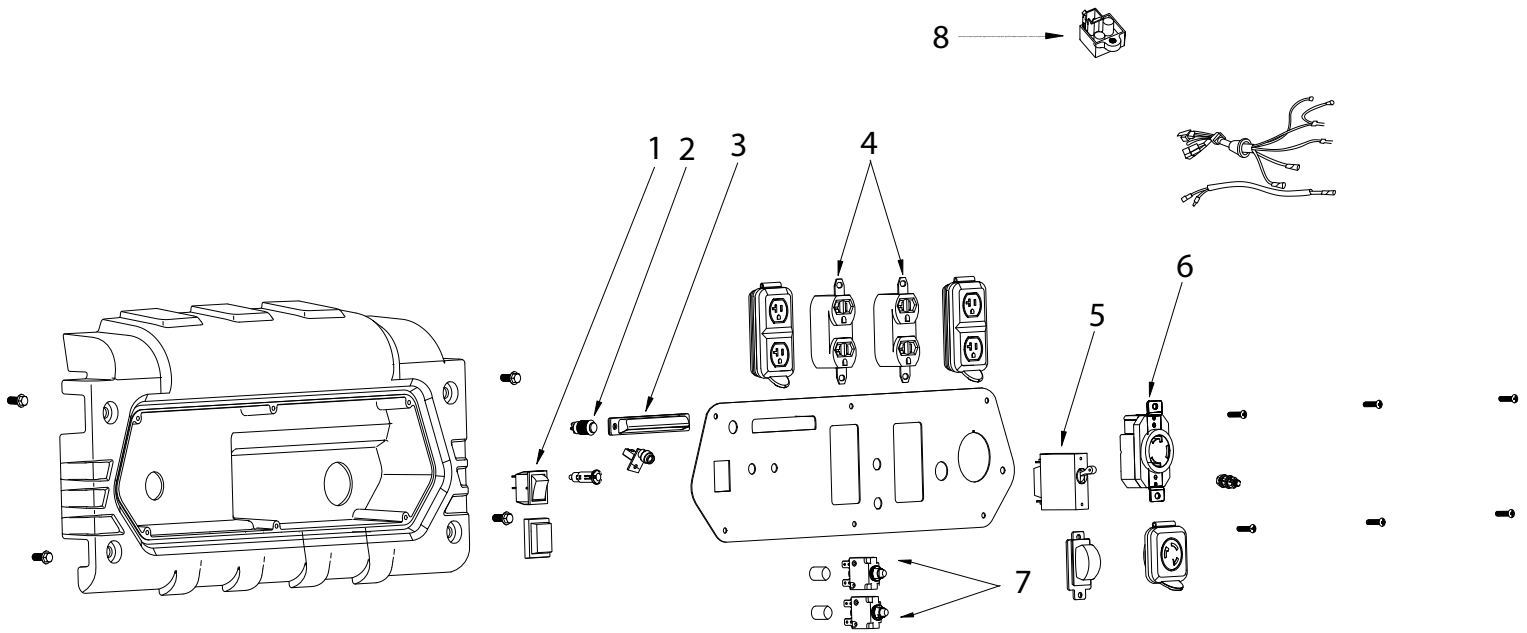

PARTS BREAKDOWN GENERATOR

MODEL:BE3800

FUEL TANK PARTS

REF #	DESCRIPTION	QTY	BE PART #
1	FUEL TANK ASSEMBLY	1	85.561.012
2	FUEL CAP W/FILTER AND SHUTOFF	1	85.561.007

PARTS BREAKDOWN GENERATOR

MODEL:BE3800

CONTROL PANEL

REF #	DESCRIPTION	QTY	BE PART #
1	ENGINE SWITCH	1	85.561.135
2	LED SWITCH	1	85.561.136
3	LED LIGHT	1	85.561.137
4	AC RECEPTACLE AC125V/20A	2	85.561.138
5	CIRCUIT BREAKER 1P-25A	1	85.561.139
6	AC RECEPTACLE AC125V/30A	1	85.561.140
7	PROTECTOR 20A	2	85.561.141
8	DC08	1	85.561.142