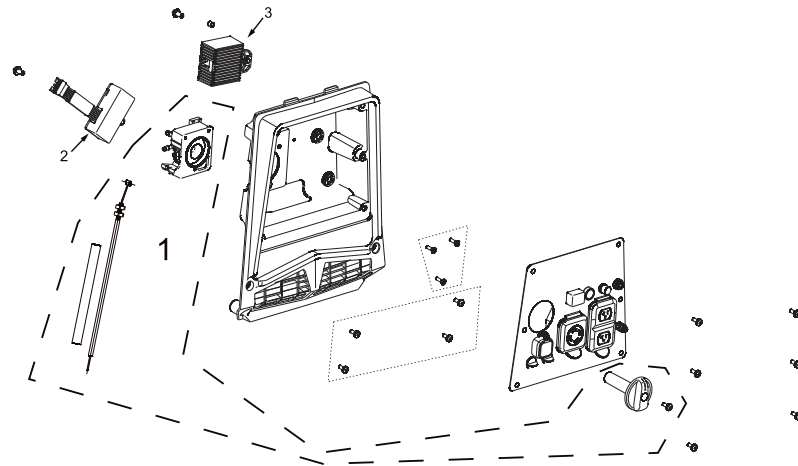

VALVE ASSEMBLY

REF #	DESCRIPTION	QTY	BE PART #
1	VALVE ASSEMBLY	1	85.561.101

PARTS BREAKDOWN INVERTER GENERATOR

MODEL:BE2800i

CARBURETOR PARTS

REF #	DESCRIPTION	QTY	BE PART #
1	CARBURETOR ASSEMBLY	1	85.561.046

PARTS BREAKDOWN INVERTER GENERATOR

MODEL:BE2800i

BACKPLANE / INVERTER

REF #	DESCRIPTION	QTY	BE PART #
1	INVERTER	1	85.561.047
2	SHOCK ABSORBERS	4	85.561.105
3	FEET W/HARDWARE	1	85.561.102

PANEL

REF #	DESCRIPTION	QTY	BE PART #
1	COMBINATION SWITCH	1	85.561.049
2	CO ALARM	1	85.561.048
3	VOLTAGE REGULATING RECTIFIER	1	85.561.103

PARTS BREAKDOWN INVERTER GENERATOR

MODEL:BE2800i

RIGHT EXTERIOR COVER

REF #	DESCRIPTION	QTY	BE PART #
1	RIGHT COVER ASSEMBLY	1	85.561.104

PARTS BREAKDOWN INVERTER GENERATOR

MODEL:BE2800i

FUEL TANK COMPONENTS