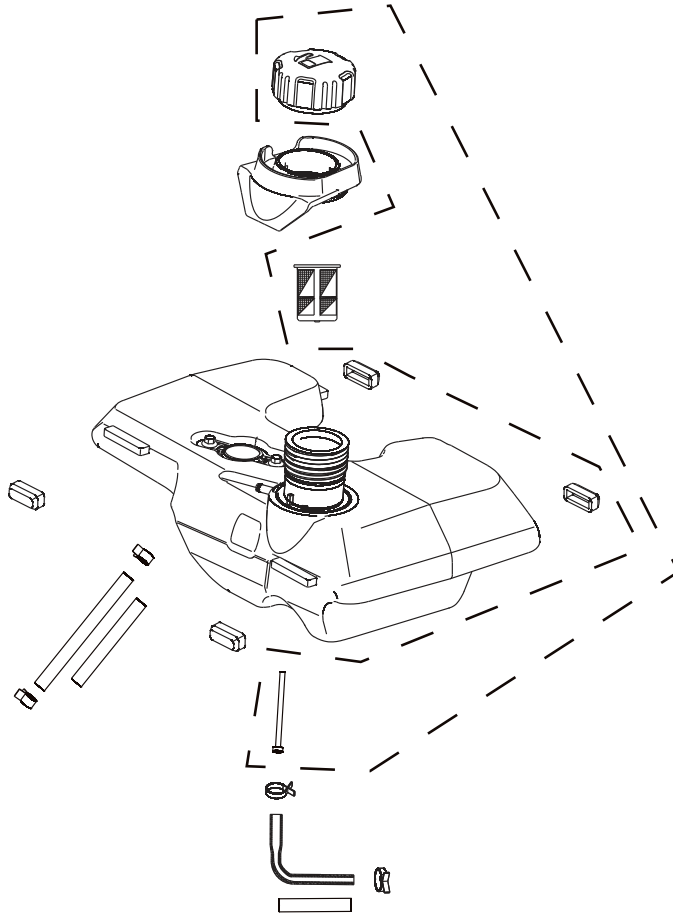

PARTS BREAKDOWN INVERTER GENERATOR

MODEL:BE2800i

BACKPLANE / INVERTER

REF #	DESCRIPTION	QTY	BE PART #
1	INVERTER	1	85.561.047
2	SHOCK ABSORBERS	4	85.561.105
3	FEET W/HARDWARE	1	85.561.102

PANEL

REF #	DESCRIPTION	QTY	BE PART #
1	COMBINATION SWITCH	1	85.561.049
2	CO ALARM	1	85.561.048
3	VOLTAGE REGULATING RECTIFIER	1	85.561.103

PARTS BREAKDOWN INVERTER GENERATOR

MODEL:BE2800i

RIGHT EXTERIOR COVER

REF #	DESCRIPTION	QTY	BE PART #
1	RIGHT COVER ASSEMBLY	1	85.561.104

PARTS BREAKDOWN INVERTER GENERATOR

MODEL:BE2800i

FUEL TANK COMPONENTS

REF #	DESCRIPTION	QTY	BE PART #
1	TANK CAP, FUEL FILTER, FILT TIP	1	85.561.050

PARTS BREAKDOWN INVERTER GENERATOR

MODEL:BE2800i

CONTROL PANEL

REF #	DESCRIPTION	QTY	BE PART #
1	MULTIFUNCTIONAL DIGITAL DISPLAY TABLE	1	85.561.164
2	IDLE SWITCH	1	85.561.153
3	LED SWITCH	1	85.561.136
4	LED LIGHT	1	85.561.155
5	AC RECEPTACLE(GFCI) AC125V/20A	2	85.561.146
6	RESET SWITCH	1	85.561.165
7	PARALLEL SOCKET	2	85.561.166
8	DC12V	1	85.561.148
9	DC THERMAL PROTECTION 8A	1	85.561.147