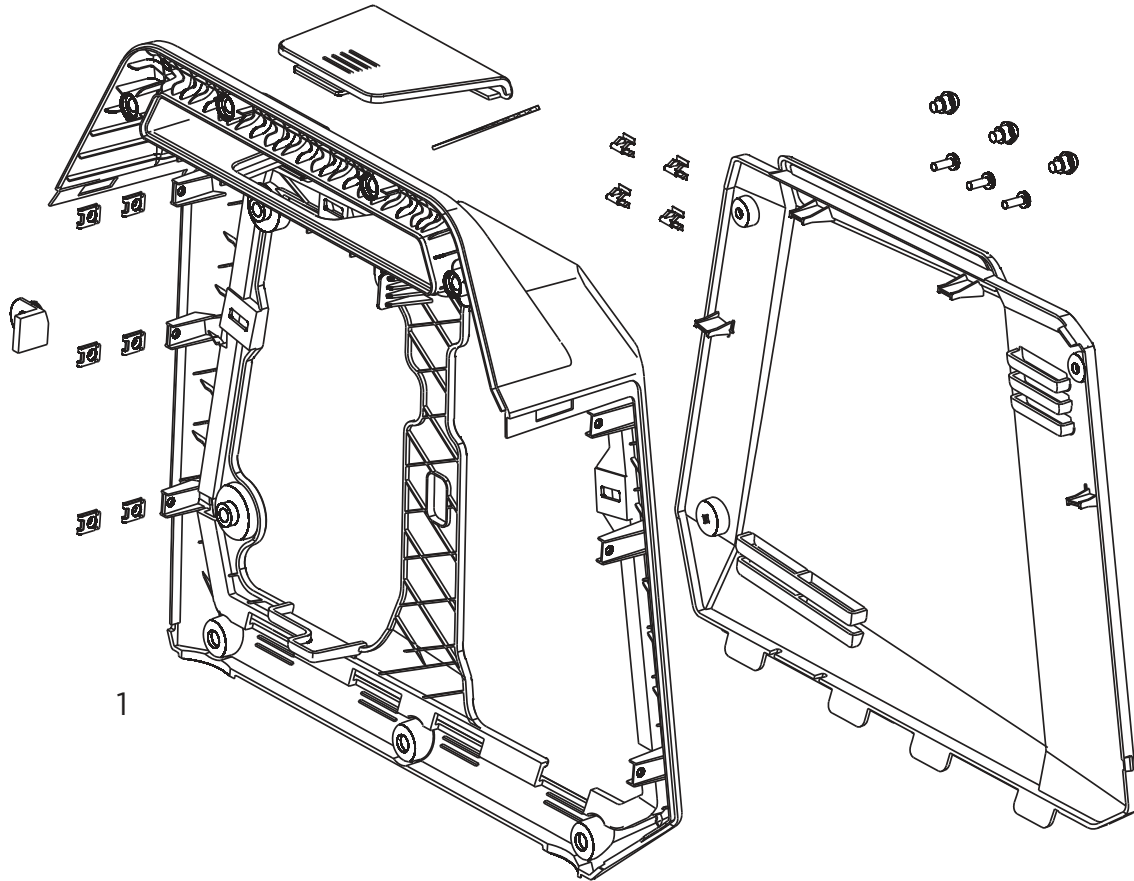

RIGHT EXTERIOR COVER