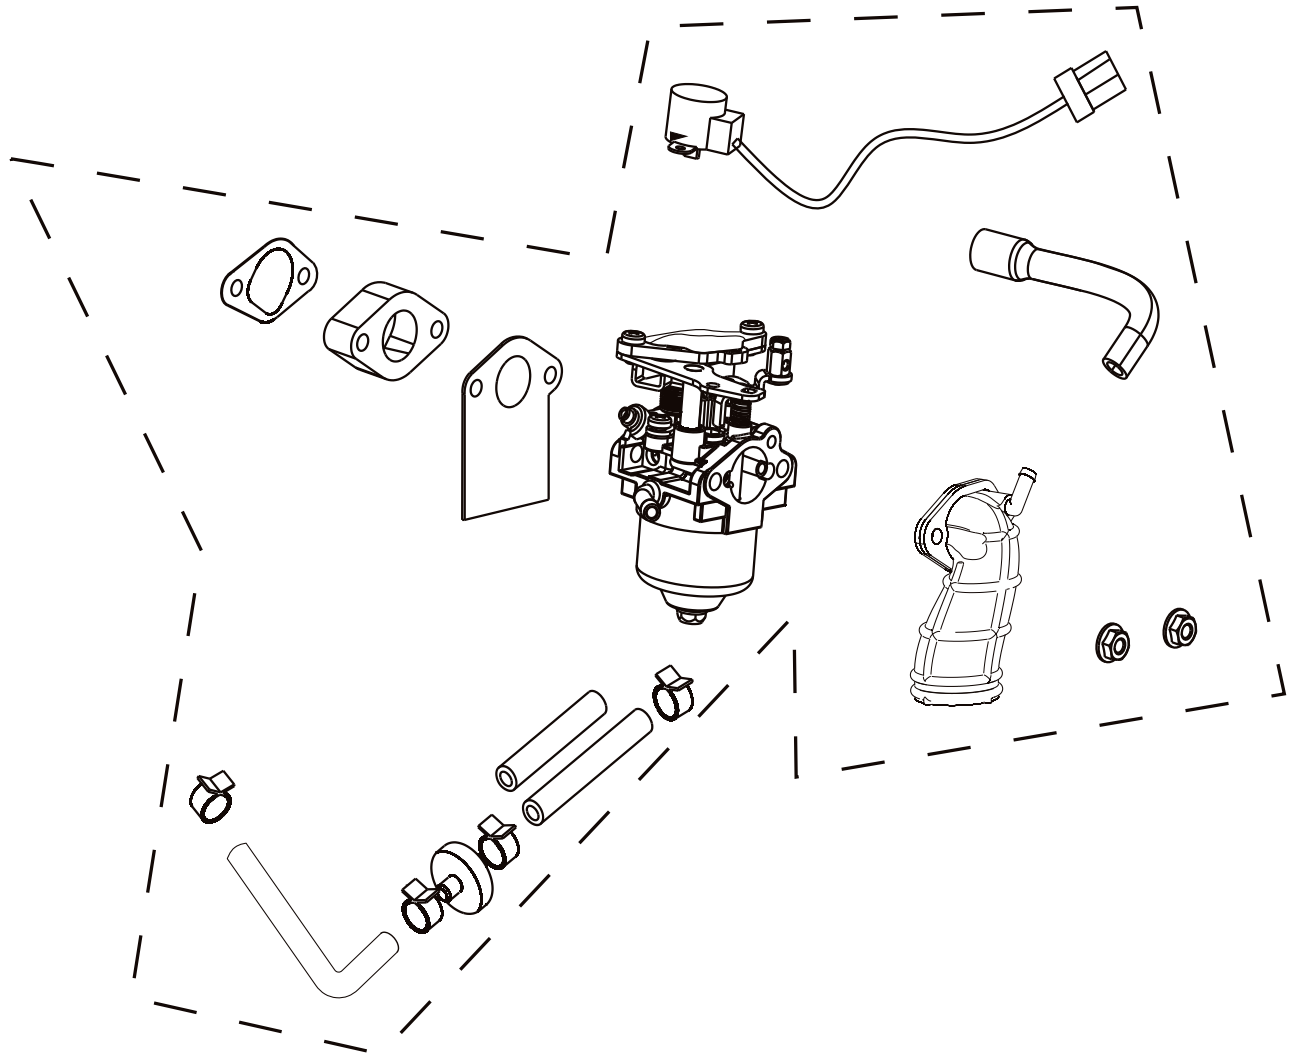

REF #	DESCRIPTION	QTY	BE PART #
1	MAGNETIC DIPSTICK	1	85.561.043

PARTS BREAKDOWN INVERTER GENERATOR

MODEL:BE2800i

CYLINDER HEAD COVER ASSEMBLY

REF #	DESCRIPTION	QTY	BE PART #
1	CYLINDER HEAD COVER	1	85.561.099
2	STUDS BOLT	2+2	85.561.106
3	CYLINDER HEAD GASKET	1	85.561.100
4	EXHAUST PORT GASKET	1	85.561.107

PARTS BREAKDOWN INVERTER GENERATOR

MODEL:BE2800i

ENGINE STARTER

REF #	DESCRIPTION	QTY	BE PART #
1	FAN SHROUD W/AIR FILTER	1	85.561.044
2	RECOIL ASSEMBLY	1	85.561.045

PARTS BREAKDOWN INVERTER GENERATOR

MODEL:BE2800i

VALVE ASSEMBLY

REF #	DESCRIPTION	QTY	BE PART #
1	VALVE ASSEMBLY	1	85.561.101

PARTS BREAKDOWN INVERTER GENERATOR

MODEL:BE2800i

CARBURETOR PARTS

REF #	DESCRIPTION	QTY	BE PART #
1	CARBURETOR ASSEMBLY	1	85.561.046

PARTS BREAKDOWN INVERTER GENERATOR

MODEL:BE2800i

BACKPLANE / INVERTER

REF #	DESCRIPTION	QTY	BE PART #
1	INVERTER	1	85.561.047
2	SHOCK ABSORBERS	4	85.561.105
3	FEET W/HARDWARE	1	85.561.102

PANEL

REF #	DESCRIPTION	QTY	BE PART #
1	COMBINATION SWITCH	1	85.561.049
2	CO ALARM	1	85.561.048
3	VOLTAGE REGULATING RECTIFIER	1	85.561.103