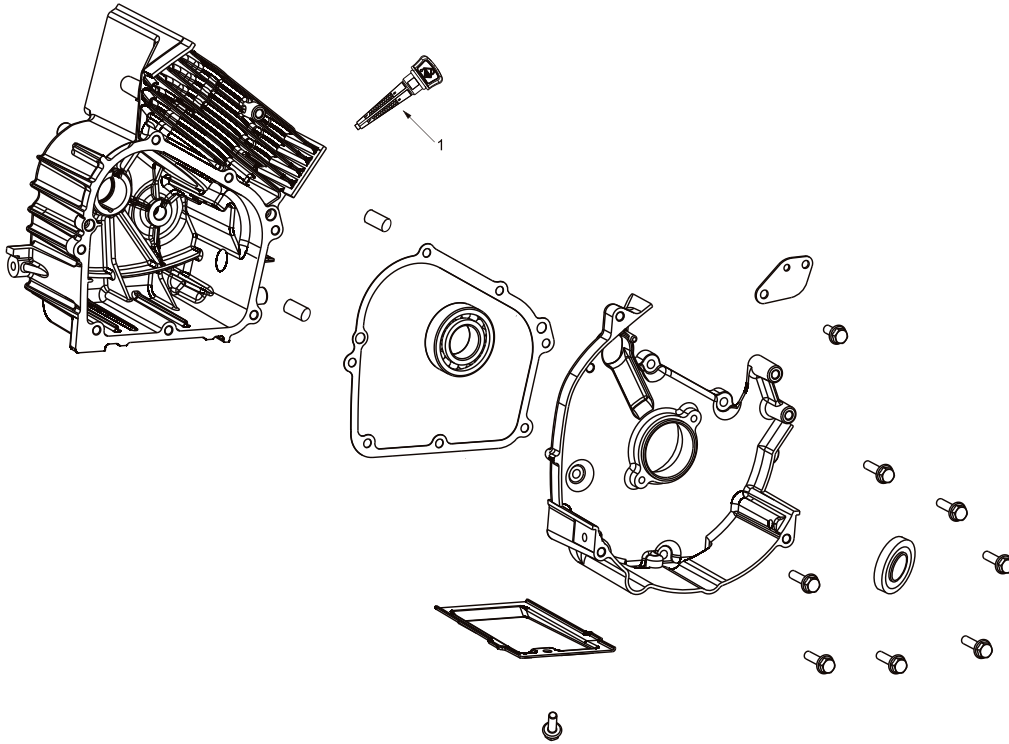

PARTS BREAKDOWN INVERTER GENERATOR

MODEL:BE2800i

05012024

BEPOWEREQUIPMENT

.COM

PARTS BREAKDOWN INVERTER GENERATOR

MODEL:BE2800i

CRANKCASE

REF #	DESCRIPTION	QTY	BE PART #
1	MAGNETIC DIPSTICK	1	85.561.043

PARTS BREAKDOWN INVERTER GENERATOR

MODEL:BE2800i

CYLINDER HEAD COVER ASSEMBLY

REF #	DESCRIPTION	QTY	BE PART #
1	CYLINDER HEAD COVER	1	85.561.099
2	STUDS BOLT	2+2	85.561.106
3	CYLINDER HEAD GASKET	1	85.561.100
4	EXHAUST PORT GASKET	1	85.561.107

PARTS BREAKDOWN INVERTER GENERATOR

MODEL:BE2800i

ENGINE STARTER

REF #	DESCRIPTION	QTY	BE PART #
1	FAN SHROUD W/AIR FILTER	1	85.561.044
2	RECOIL ASSEMBLY	1	85.561.045

PARTS BREAKDOWN INVERTER GENERATOR

MODEL:BE2800i

VALVE ASSEMBLY

REF #	DESCRIPTION	QTY	BE PART #
1	VALVE ASSEMBLY	1	85.561.101

PARTS BREAKDOWN INVERTER GENERATOR

MODEL:BE2800i

CARBURETOR PARTS

REF #	DESCRIPTION	QTY	BE PART #
1	CARBURETOR ASSEMBLY	1	85.561.046