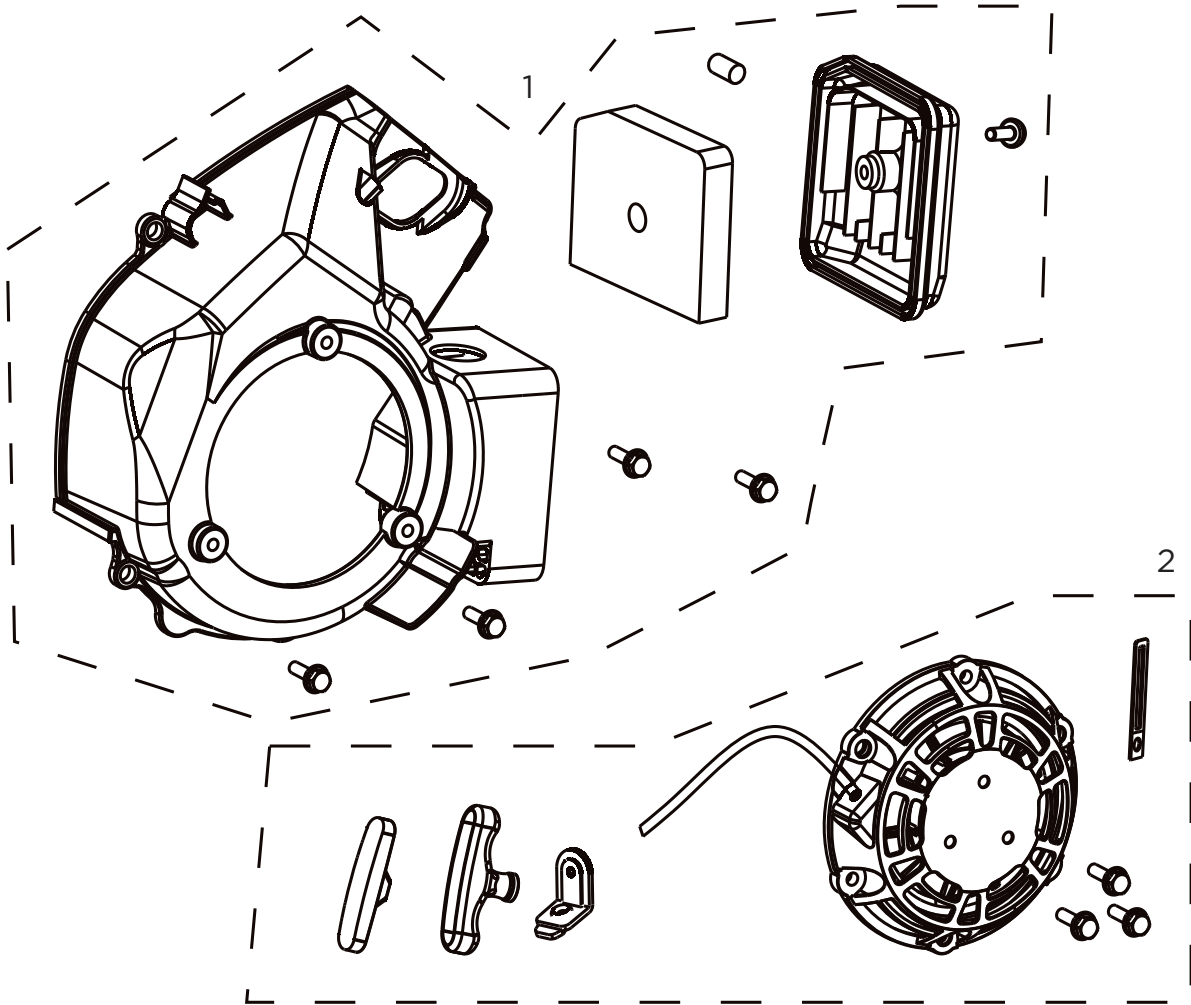

PARTS BREAKDOWN INVERTER GENERATOR

MODEL:BE2800i

05012024

BEPOWEREQUIPMENT

.COM

PARTS BREAKDOWN INVERTER GENERATOR

MODEL:BE2800i

CRANKCASE

REF #	DESCRIPTION	QTY	BE PART #
1	MAGNETIC DIPSTICK	1	85.561.043

PARTS BREAKDOWN INVERTER GENERATOR

MODEL:BE2800i

CYLINDER HEAD COVER ASSEMBLY

REF #	DESCRIPTION	QTY	BE PART #
1	CYLINDER HEAD COVER	1	85.561.099
2	STUDS BOLT	2+2	85.561.106
3	CYLINDER HEAD GASKET	1	85.561.100
4	EXHAUST PORT GASKET	1	85.561.107

PARTS BREAKDOWN INVERTER GENERATOR

MODEL:BE2800i

ENGINE STARTER

REF #	DESCRIPTION	QTY	BE PART #
1	FAN SHROUD W/AIR FILTER	1	85.561.044
2	RECOIL ASSEMBLY	1	85.561.045

PARTS BREAKDOWN INVERTER GENERATOR

MODEL:BE2800i

VALVE ASSEMBLY

REF #	DESCRIPTION	QTY	BE PART #
1	VALVE ASSEMBLY	1	85.561.101

PARTS BREAKDOWN INVERTER GENERATOR

MODEL:BE2800i

CARBURETOR PARTS

REF #	DESCRIPTION	QTY	BE PART #
1	CARBURETOR ASSEMBLY	1	85.561.046