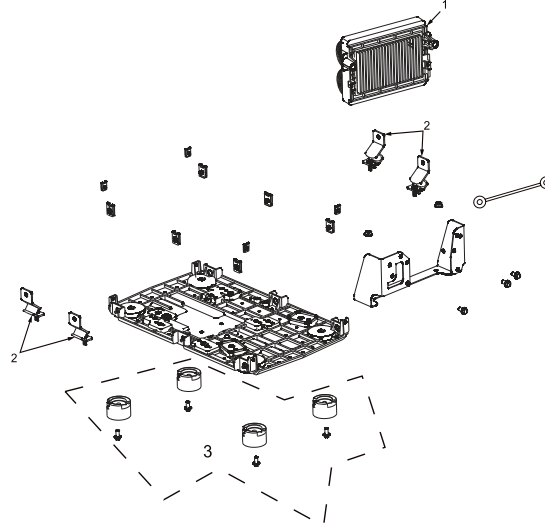

PARTS BREAKDOWN INVERTER GENERATOR

MODEL:BE2800i

ENGINE STARTER

REF #	DESCRIPTION	QTY	BE PART #
1	FAN SHROUD W/AIR FILTER	1	85.561.044
2	RECOIL ASSEMBLY	1	85.561.045

PARTS BREAKDOWN INVERTER GENERATOR

MODEL:BE2800i

VALVE ASSEMBLY

REF #	DESCRIPTION	QTY	BE PART #
1	VALVE ASSEMBLY	1	85.561.101

PARTS BREAKDOWN INVERTER GENERATOR

MODEL:BE2800i

CARBURETOR PARTS

REF #	DESCRIPTION	QTY	BE PART #
1	CARBURETOR ASSEMBLY	1	85.561.046

PARTS BREAKDOWN INVERTER GENERATOR

MODEL:BE2800i

BACKPLANE / INVERTER

REF #	DESCRIPTION	QTY	BE PART #
1	INVERTER	1	85.561.047
2	SHOCK ABSORBERS	4	85.561.105
3	FEET W/HARDWARE	1	85.561.102

PANEL

REF #	DESCRIPTION	QTY	BE PART #
1	COMBINATION SWITCH	1	85.561.049
2	CO ALARM	1	85.561.048
3	VOLTAGE REGULATING RECTIFIER	1	85.561.103