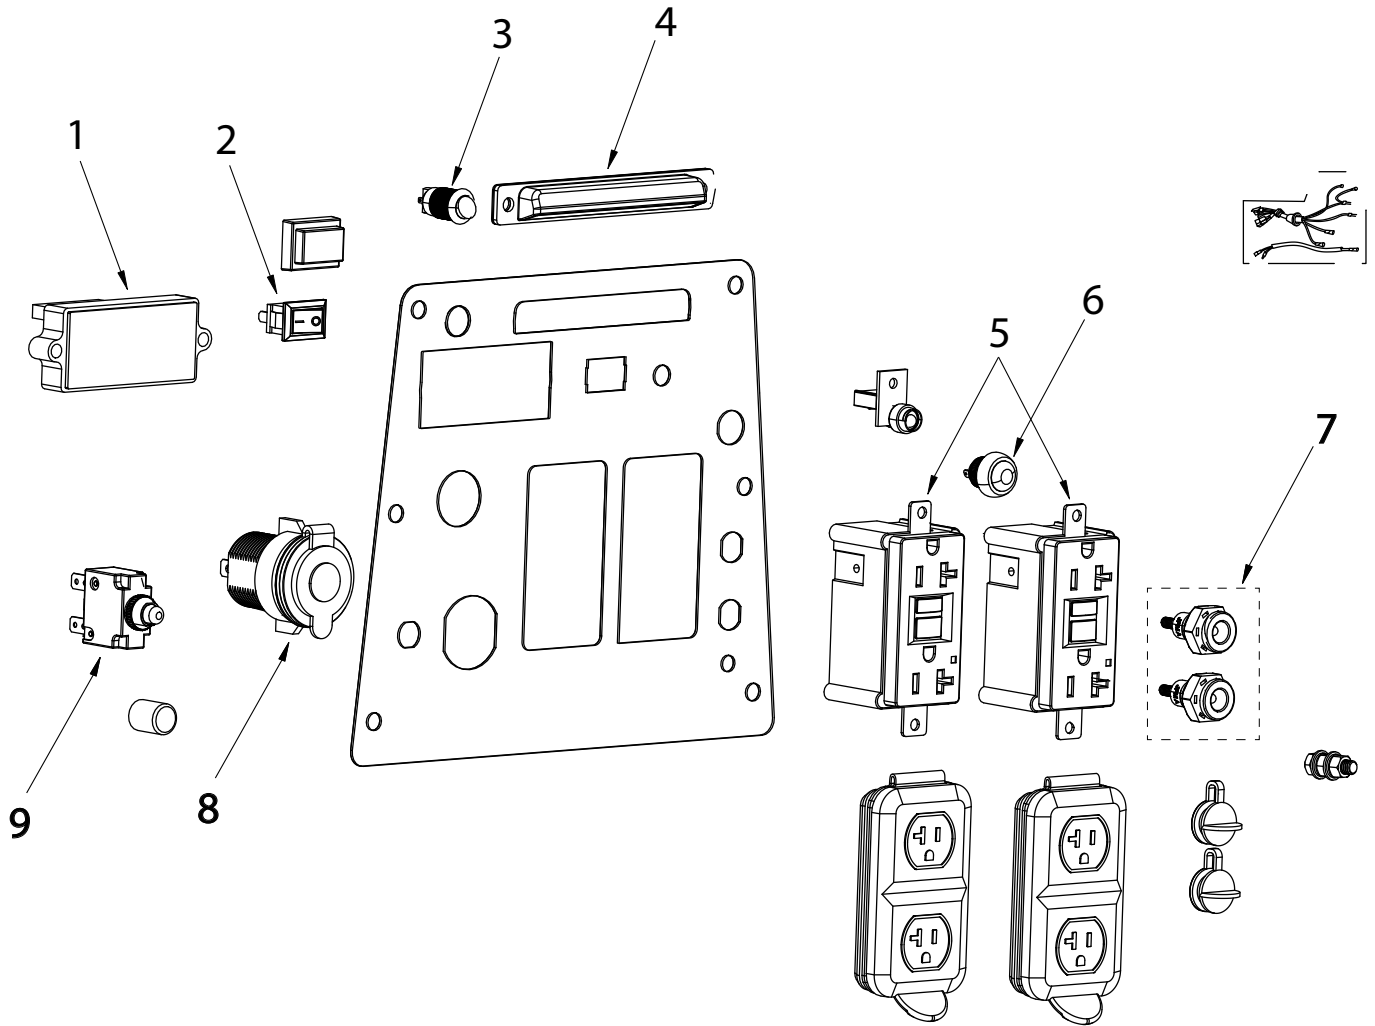

PARTS BREAKDOWN INVERTER GENERATOR

MODEL:BE2800i

BACKPLANE / INVERTER

REF #	DESCRIPTION	QTY	BE PART #
1	INVERTER	1	85.561.047
2	SHOCK ABSORBERS	4	85.561.105
3	FEET W/HARDWARE	1	85.561.102

PANEL

REF #	DESCRIPTION	QTY	BE PART #
1	COMBINATION SWITCH	1	85.561.049
2	CO ALARM	1	85.561.048
3	VOLTAGE REGULATING RECTIFIER	1	85.561.103

PARTS BREAKDOWN INVERTER GENERATOR

MODEL:BE2800i

RIGHT EXTERIOR COVER

REF #	DESCRIPTION	QTY	BE PART #
1	RIGHT COVER ASSEMBLY	1	85.561.104

PARTS BREAKDOWN INVERTER GENERATOR

MODEL:BE2800i

FUEL TANK COMPONENTS

REF #	DESCRIPTION	QTY	BE PART #
1	TANK CAP, FUEL FILTER, FILT TIP	1	85.561.050

PARTS BREAKDOWN INVERTER GENERATOR

MODEL:BE2800i

CONTROL PANEL

REF #	DESCRIPTION	QTY	BE PART #
1	MULTIFUNCTIONAL DIGITAL DISPLAY TABLE	1	85.561.164
2	IDLE SWITCH	1	85.561.153
3	LED SWITCH	1	85.561.136
4	LED LIGHT	1	85.561.155
5	AC RECEPTACLE(GFCI) AC125V/20A	2	85.561.146
6	RESET SWITCH	1	85.561.165
7	PARALLEL SOCKET	2	85.561.166
8	DC12V	1	85.561.148
9	DC THERMAL PROTECTION 8A	1	85.561.147