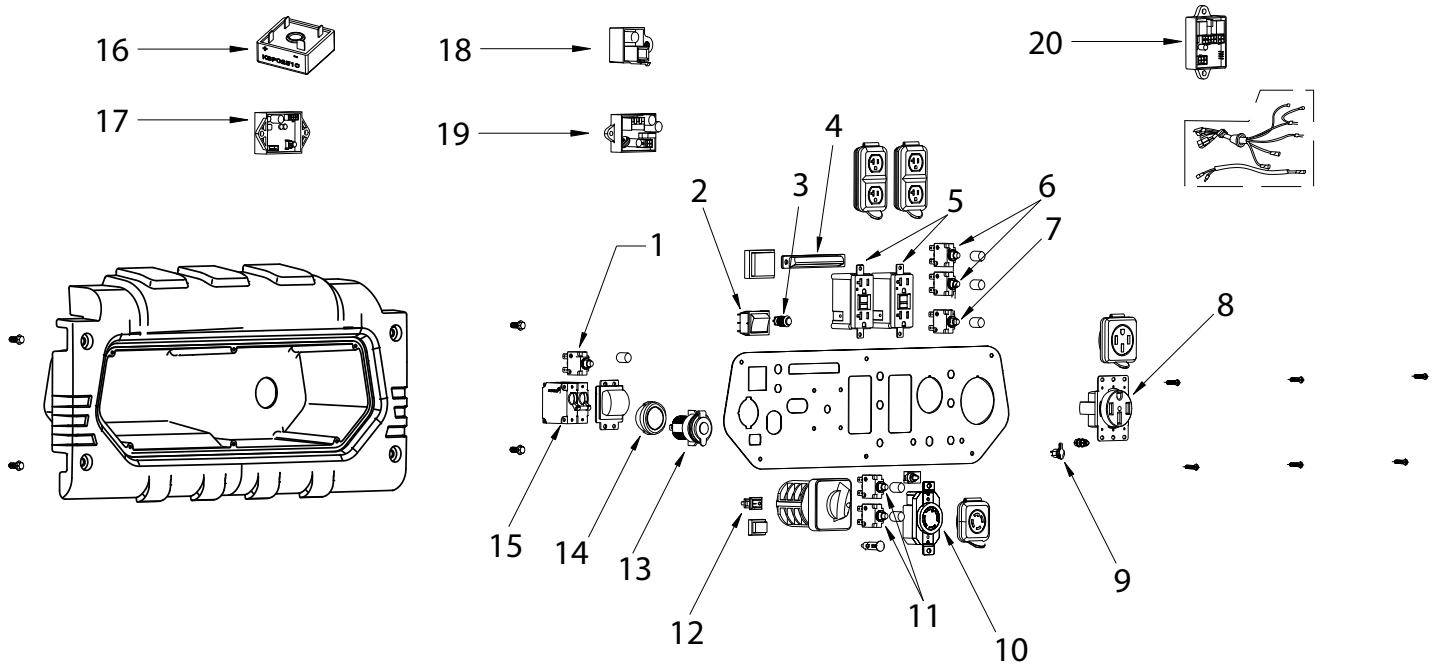

REF #	DESCRIPTION	QTY	BE PART #
1	SWITCH, SECONDARY PRESSURE REDUCING VALVE	1	85.561.038

PARTS BREAKDOWN GENERATOR

MODEL:BE12500T

WHEEL AND HANDLE SET

REF #	DESCRIPTION	QTY	BE PART #
1	WHEEL AND HANDLE SET	2	85.561.026

PARTS BREAKDOWN GENERATOR

MODEL:BE12500T

FUEL TANK PARTS

REF #	DESCRIPTION	QTY	BE PART #
1	FUEL TANK ASSEMBLY	1	85.561.098
2	FUEL CAP & TRAINER	1	85.561.039

PARTS BREAKDOWN GENERATOR

MODEL:BE12500T

CONTROL PANEL