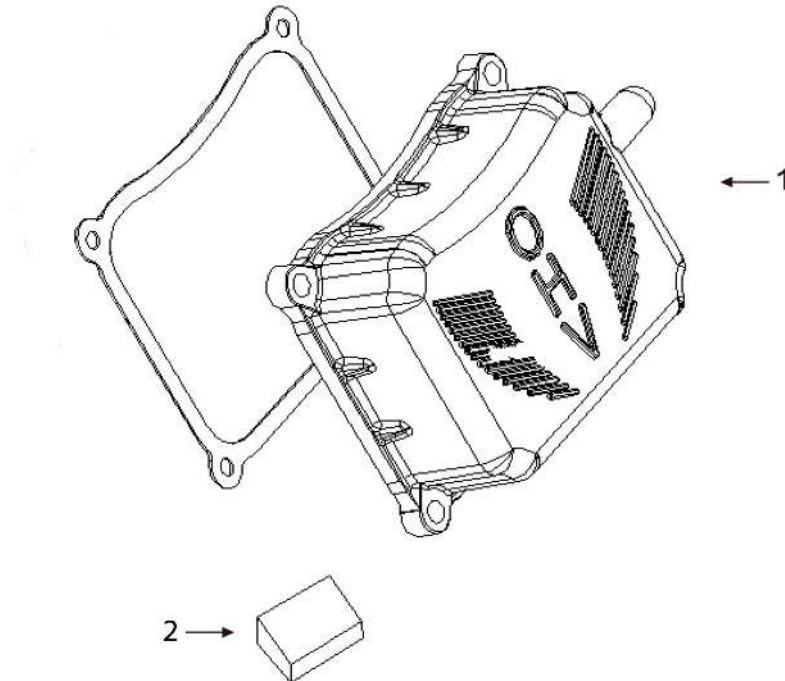

PARTS BREAKDOWN GENERATOR

MODEL:BE12500T

BEPOWEREQUIPMENT

.COM

PARTS BREAKDOWN GENERATOR

MODEL:BE12500T

CRANKCASE PARTS

REF #	DESCRIPTION	QTY	BE PART #
1	MAGNETIC DIPSTICK	1	85.561.040
2	GOVERNOR	1	85.561.041

PARTS BREAKDOWN GENERATOR

MODEL:BE12500T

STARTING MOTOR

REF #	DESCRIPTION	QTY	BE PART #
1	MOTOR STARTER	1	85.561.034

ENGINE STARTER

REF #	DESCRIPTION	QTY	BE PART #
1	RECOIL ASSEMBLY	1	85.561.010

PARTS BREAKDOWN GENERATOR

MODEL:BE12500T

CYLINDER HEAD PARTS

REF #	DESCRIPTION	QTY	BE PART #
12	TEMPERATURE CONTROL SENSOR	1	85.561.030

VALVE COVER

REF #	DESCRIPTION	QTY	BE PART #
1	VALVE COVER ASSEMBLY	1	85.561.094
2	OIL STRAINER	1	85.561.096

PARTS BREAKDOWN GENERATOR

MODEL:BE12500T

CRANKCASE COVER

REF #	DESCRIPTION	QTY	BE PART #
5	OIL FILTER PLUG	1	85.561.042

CHARGING COIL ASSEMBLY

REF #	DESCRIPTION	QTY	BE PART #
1	CHARGING COIL	1	85.561.029

PARTS BREAKDOWN GENERATOR