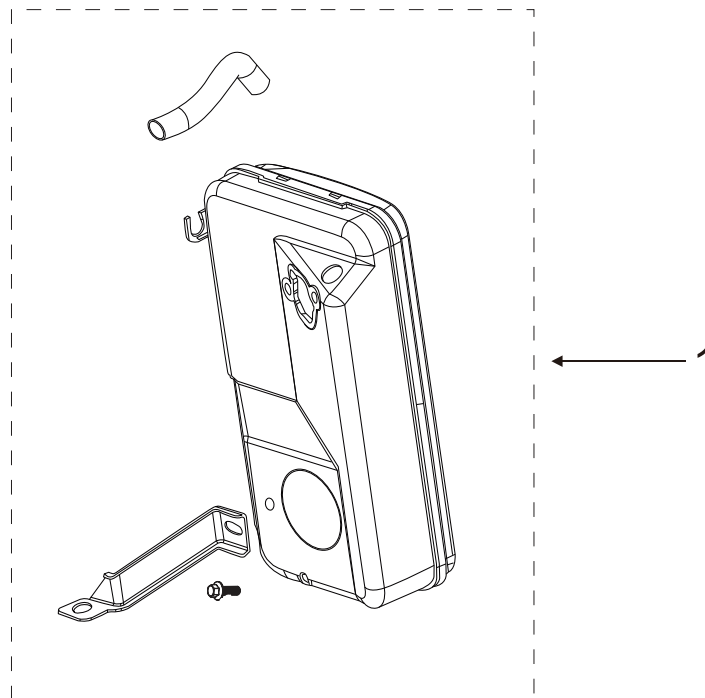

AIR CLEANER ASSEMBLY

REF #	DESCRIPTION	QTY	BE PART #
1	AIR CLEANER ASSEMBLY.	1	85.561.036