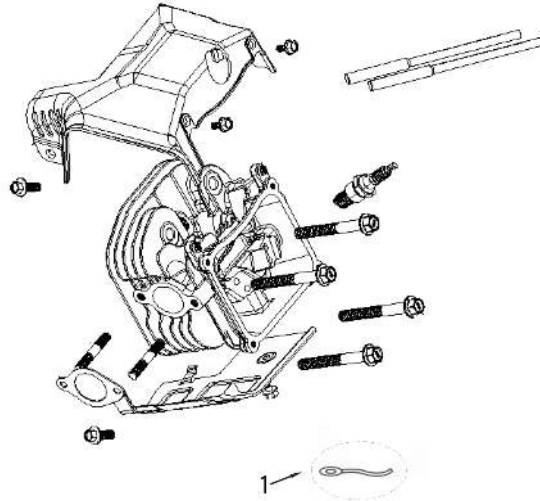

PARTS BREAKDOWN GENERATOR

MODEL:BE12500T

BEPOWEREQUIPMENT

.COM

PARTS BREAKDOWN GENERATOR

MODEL:BE12500T

CRANKCASE PARTS

REF #	DESCRIPTION	QTY	BE PART #
1	MAGNETIC DIPSTICK	1	85.561.040
2	GOVERNOR	1	85.561.041

PARTS BREAKDOWN GENERATOR

MODEL:BE12500T

STARTING MOTOR

REF #	DESCRIPTION	QTY	BE PART #
1	MOTOR STARTER	1	85.561.034

ENGINE STARTER

REF #	DESCRIPTION	QTY	BE PART #
1	RECOIL ASSEMBLY	1	85.561.010

PARTS BREAKDOWN GENERATOR

MODEL:BE12500T

CYLINDER HEAD PARTS

REF #	DESCRIPTION	QTY	BE PART #
12	TEMPERATURE CONTROL SENSOR	1	85.561.030

VALVE COVER

REF #	DESCRIPTION	QTY	BE PART #
1	VALVE COVER ASSEMBLY	1	85.561.094
2	OIL STRAINER	1	85.561.096

PARTS BREAKDOWN GENERATOR

MODEL:BE12500T

CRANKCASE COVER

REF #	DESCRIPTION	QTY	BE PART #
5	OIL FILTER PLUG	1	85.561.042

CHARGING COIL ASSEMBLY

REF #	DESCRIPTION	QTY	BE PART #
1	CHARGING COIL	1	85.561.029

PARTS BREAKDOWN GENERATOR