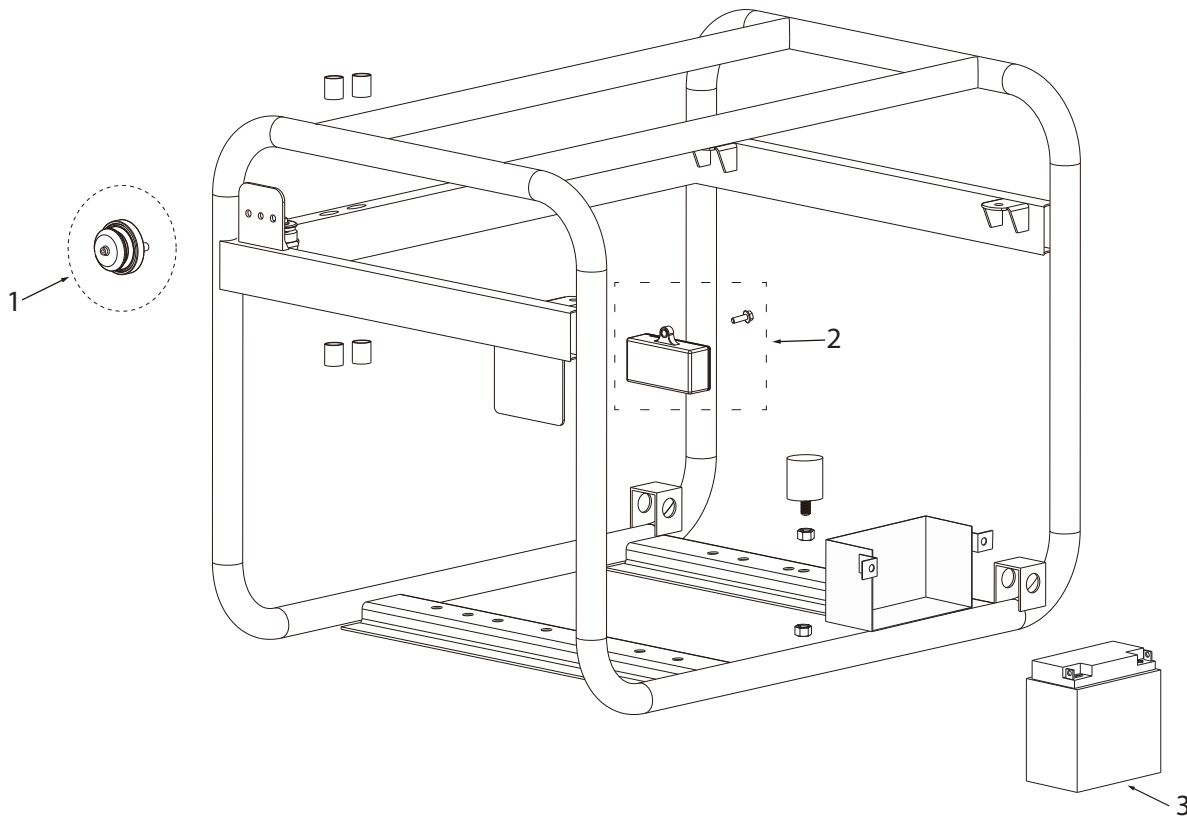

REF #	DESCRIPTION	QTY	BE PART #
1	COLD WEATHER PRIMER	1	85.561.005
2	CO ALARM	1	85.561.006
3	LITHIUM BATTERY	1	85.561.032