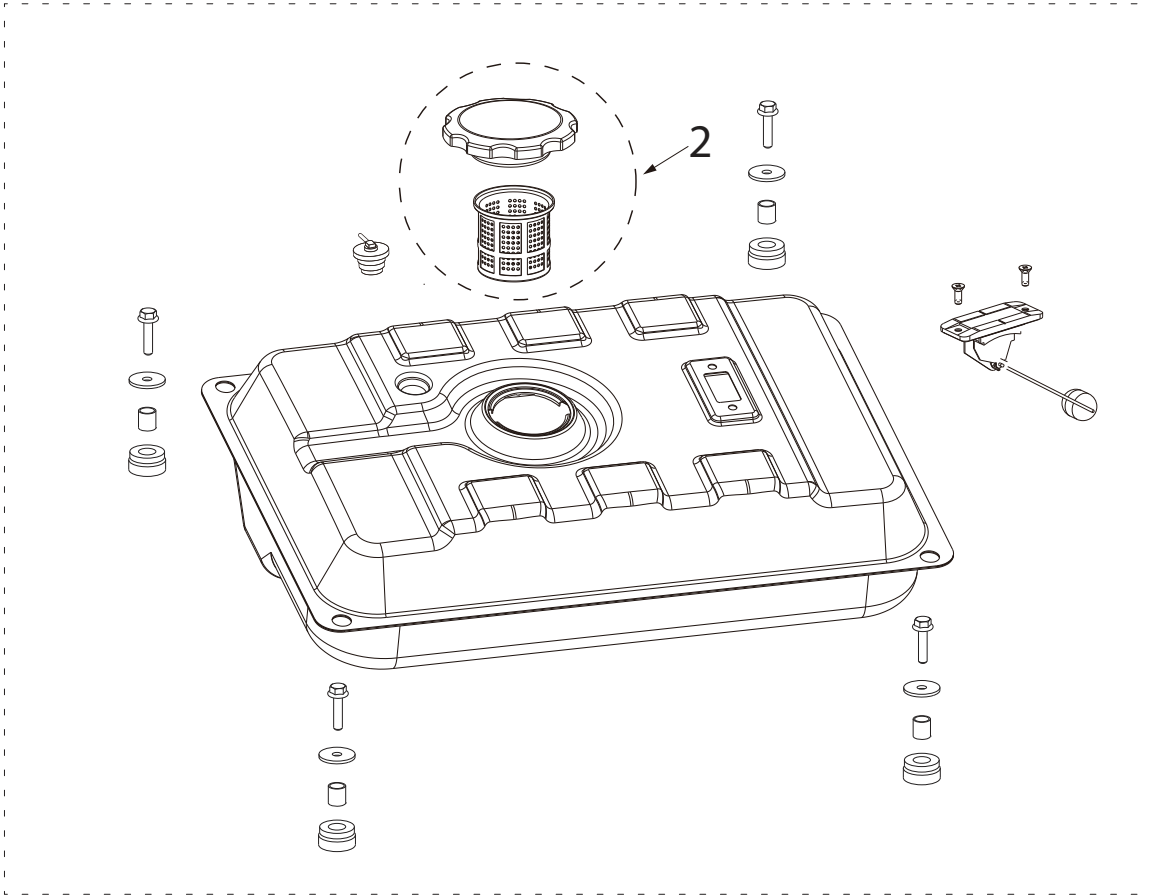

FUEL TANK PARTS