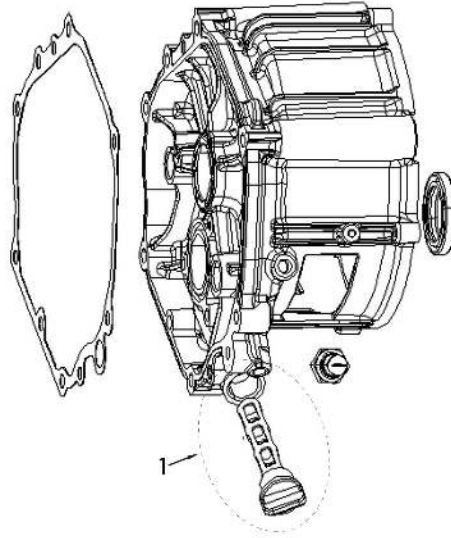

PARTS BREAKDOWN GENERATOR

MODEL:BE12500T

STARTING MOTOR

REF #	DESCRIPTION	QTY	BE PART #
1	MOTOR STARTER	1	85.561.034

ENGINE STARTER

REF #	DESCRIPTION	QTY	BE PART #
1	RECOIL ASSEMBLY	1	85.561.010

PARTS BREAKDOWN GENERATOR

MODEL:BE12500T

CYLINDER HEAD PARTS

REF #	DESCRIPTION	QTY	BE PART #
12	TEMPERATURE CONTROL SENSOR	1	85.561.030

VALVE COVER

REF #	DESCRIPTION	QTY	BE PART #
1	VALVE COVER ASSEMBLY	1	85.561.094
2	OIL STRAINER	1	85.561.096

PARTS BREAKDOWN GENERATOR

MODEL:BE12500T

CRANKCASE COVER

REF #	DESCRIPTION	QTY	BE PART #
5	OIL FILTER PLUG	1	85.561.042

CHARGING COIL ASSEMBLY

REF #	DESCRIPTION	QTY	BE PART #
1	CHARGING COIL	1	85.561.029

PARTS BREAKDOWN GENERATOR

MODEL:BE12500T

CARBURETOR ASSEMBLY

REF #	DESCRIPTION	QTY	BE PART #
1	CARBURETOR ASSEMBLY.	1	85.561.035

AIR CLEANER ASSEMBLY

REF #	DESCRIPTION	QTY	BE PART #
1	AIR CLEANER ASSEMBLY.	1	85.561.036

PARTS BREAKDOWN GENERATOR