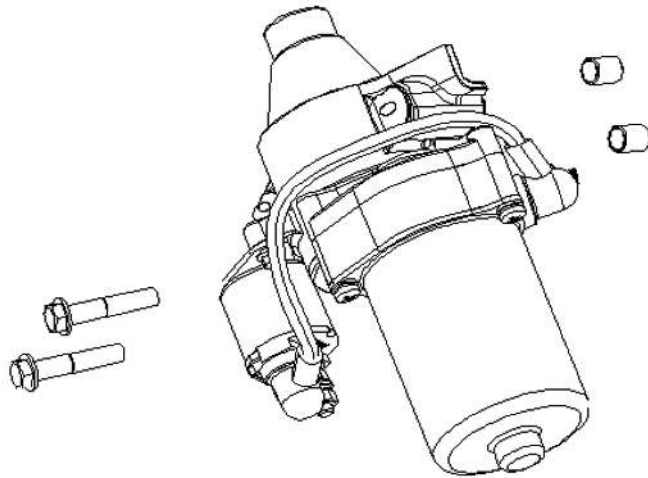

PARTS BREAKDOWN GENERATOR

MODEL:BE12500T

BEPOWEREQUIPMENT

.COM

PARTS BREAKDOWN GENERATOR

MODEL:BE12500T

CRANKCASE PARTS

REF #	DESCRIPTION	QTY	BE PART #
1	MAGNETIC DIPSTICK	1	85.561.040
2	GOVERNOR	1	85.561.041

PARTS BREAKDOWN GENERATOR

MODEL:BE12500T

STARTING MOTOR

REF #	DESCRIPTION	QTY	BE PART #
1	MOTOR STARTER	1	85.561.034

ENGINE STARTER

REF #	DESCRIPTION	QTY	BE PART #
1	RECOIL ASSEMBLY	1	85.561.010

PARTS BREAKDOWN GENERATOR

MODEL:BE12500T

CYLINDER HEAD PARTS

REF #	DESCRIPTION	QTY	BE PART #
12	TEMPERATURE CONTROL SENSOR	1	85.561.030

VALVE COVER

REF #	DESCRIPTION	QTY	BE PART #
1	VALVE COVER ASSEMBLY	1	85.561.094
2	OIL STRAINER	1	85.561.096