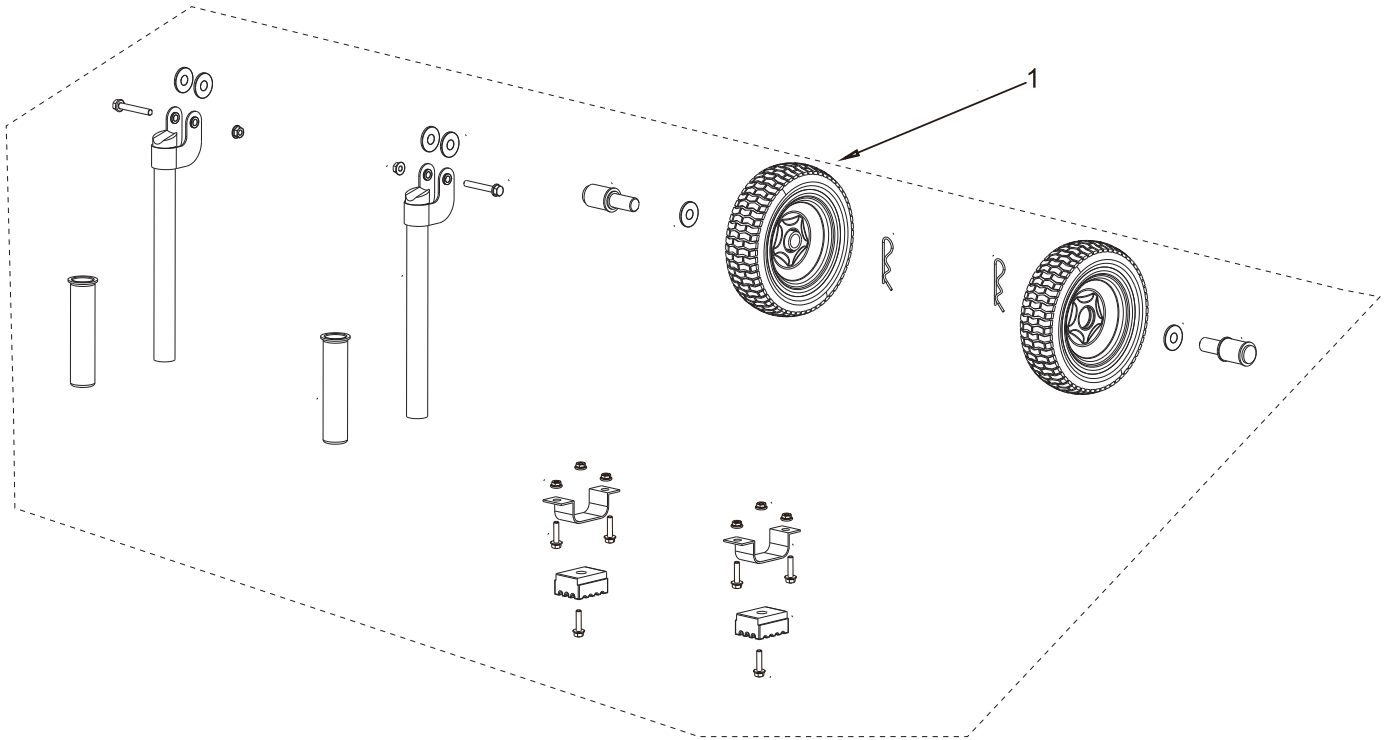

MODEL:BE12500T

CYLINDER HEAD PARTS

REF #	DESCRIPTION	QTY	BE PART #
12	TEMPERATURE CONTROL SENSOR	1	85.561.030

VALVE COVER

REF #	DESCRIPTION	QTY	BE PART #
1	VALVE COVER ASSEMBLY	1	85.561.094
2	OIL STRAINER	1	85.561.096

FRAME PARTS

REF #	DESCRIPTION	QTY	BE PART #
1	COLD WEATHER PRIMER	1	85.561.005
2	CO ALARM	1	85.561.006
3	LITHIUM BATTERY	1	85.561.032

PARTS BREAKDOWN GENERATOR

MODEL:BE12500T

SWITCH, SECONDARY PRESSURE REDUCING VALVE

REF #	DESCRIPTION	QTY	BE PART #
1	SWITCH, SECONDARY PRESSURE REDUCING VALVE	1	85.561.038

PARTS BREAKDOWN GENERATOR

MODEL:BE12500T

WHEEL AND HANDLE SET

REF #	DESCRIPTION	QTY	BE PART #
1	WHEEL AND HANDLE SET	2	85.561.026