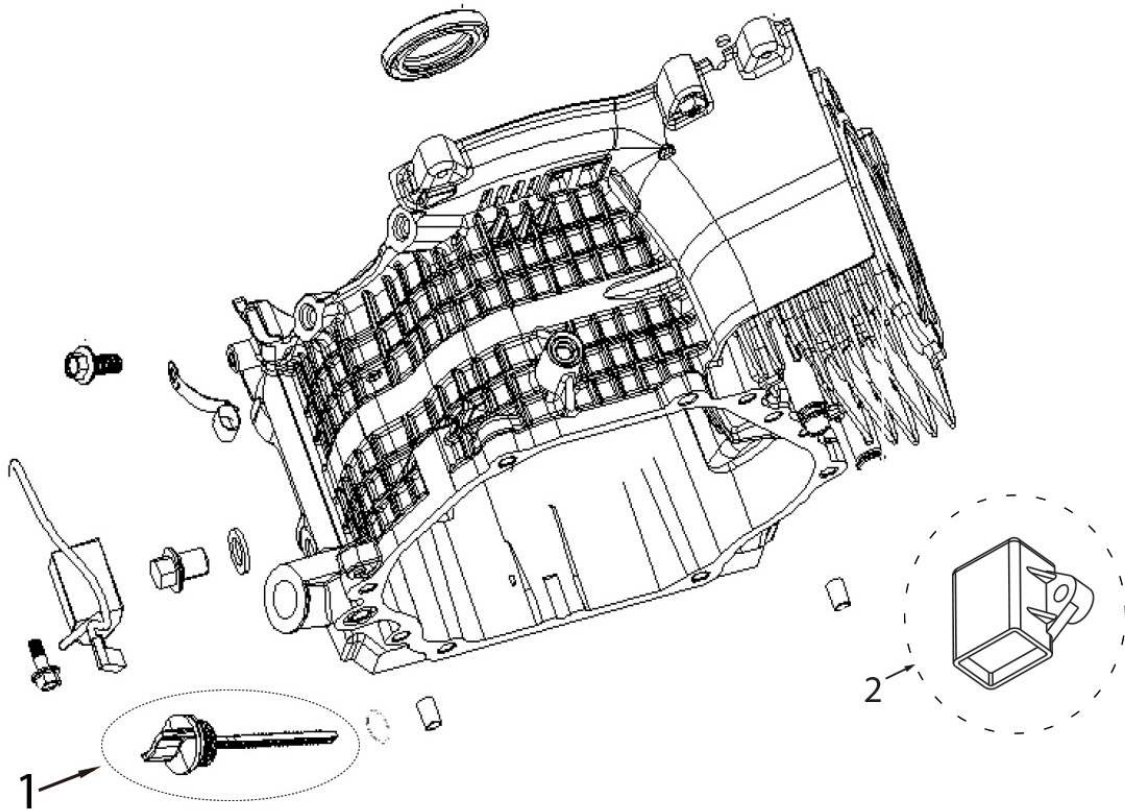

PARTS BREAKDOWN GENERATOR

MODEL:BE12500T

BEPOWEREQUIPMENT

.COM

PARTS BREAKDOWN GENERATOR

MODEL:BE12500T

CRANKCASE PARTS

REF #	DESCRIPTION	QTY	BE PART #
1	MAGNETIC DIPSTICK	1	85.561.040
2	GOVERNOR	1	85.561.041

PARTS BREAKDOWN GENERATOR

MODEL:BE12500T

STARTING MOTOR

REF #	DESCRIPTION	QTY	BE PART #
1	MOTOR STARTER	1	85.561.034

ENGINE STARTER

REF #	DESCRIPTION	QTY	BE PART #
1	RECOIL ASSEMBLY	1	85.561.010

PARTS BREAKDOWN GENERATOR

MODEL:BE12500T

CYLINDER HEAD PARTS

REF #	DESCRIPTION	QTY	BE PART #
12	TEMPERATURE CONTROL SENSOR	1	85.561.030

VALVE COVER

REF #	DESCRIPTION	QTY	BE PART #
1	VALVE COVER ASSEMBLY	1	85.561.094
2	OIL STRAINER	1	85.561.096

PARTS BREAKDOWN GENERATOR

MODEL:BE12500T

CRANKCASE COVER

REF #	DESCRIPTION	QTY	BE PART #
5	OIL FILTER PLUG	1	85.561.042

CHARGING COIL ASSEMBLY

REF #	DESCRIPTION	QTY	BE PART #
1	CHARGING COIL	1	85.561.029

PARTS BREAKDOWN GENERATOR