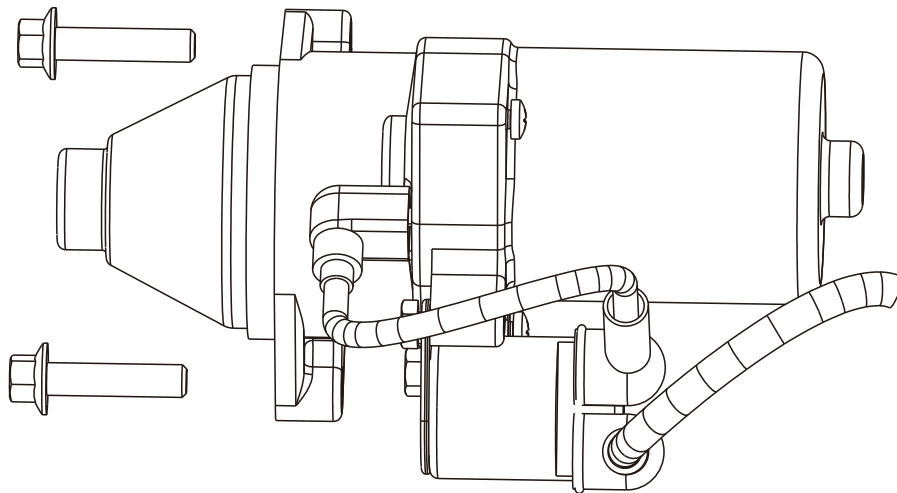

PARTS BREAKDOWN GENERATOR

MODEL:BE11000

CHARGING COIL ASSEMBLY

REF #	DESCRIPTION	QTY	BE PART #
1	CHARGING COIL	1	85.561.029

PARTS BREAKDOWN GENERATOR

MODEL:BE11000

RECOIL STARTER

REF #	DESCRIPTION	QTY	BE PART #
1	RECOIL ASSEMBLY	1	85.561.022

ELECTRIC STARTER PARTS

REF #	DESCRIPTION	QTY	BE PART #
1	STARTER MOTOR W/BOLTS	1	85.561.033

PARTS BREAKDOWN GENERATOR

MODEL:BE11000

CYLINDER HEAD PARTS

REF #	DESCRIPTION	QTY	BE PART #
1	TEMPERATURE SENSOR	1	85.561.030

PARTS BREAKDOWN GENERATOR

MODEL:BE11000

VALVE COVER

REF #	DESCRIPTION	QTY	BE PART #
1	VALVE COVER ASSEMBLY	1	85.561.094
2	OIL STRAINER	1	85.561.096

PARTS BREAKDOWN GENERATOR

MODEL:BE11000

SPEED ADJUSTMENT BASE PARTS