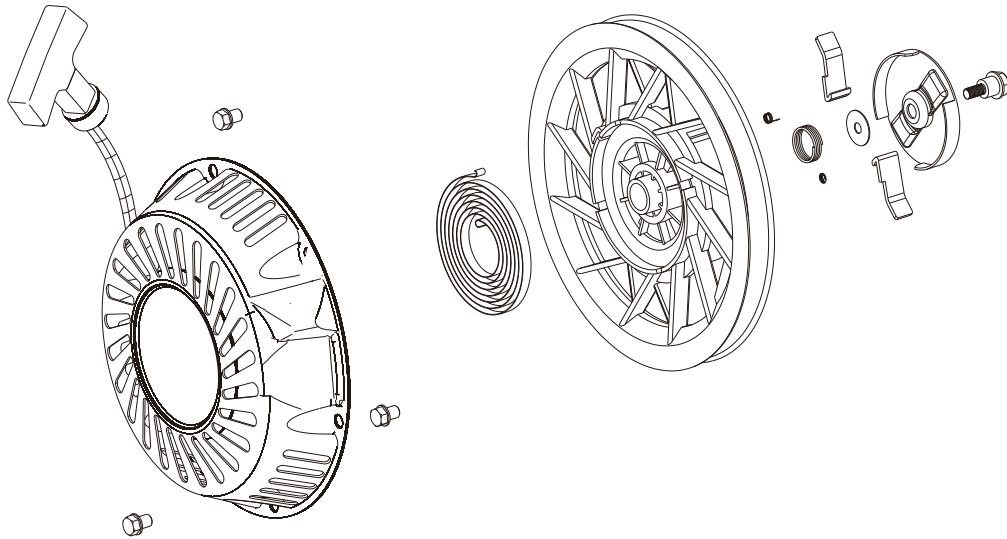

PARTS BREAKDOWN GENERATOR

MODEL:BE11000

CHARGING COIL ASSEMBLY

REF #	DESCRIPTION	QTY	BE PART #
1	CHARGING COIL	1	85.561.029

PARTS BREAKDOWN GENERATOR

MODEL:BE11000

RECOIL STARTER

REF #	DESCRIPTION	QTY	BE PART #
1	RECOIL ASSEMBLY	1	85.561.022

ELECTRIC STARTER PARTS

REF #	DESCRIPTION	QTY	BE PART #
1	STARTER MOTOR W/BOLTS	1	85.561.033

PARTS BREAKDOWN GENERATOR

MODEL:BE11000

CYLINDER HEAD PARTS

REF #	DESCRIPTION	QTY	BE PART #
1	TEMPERATURE SENSOR	1	85.561.030

PARTS BREAKDOWN GENERATOR

MODEL:BE11000

VALVE COVER

REF #	DESCRIPTION	QTY	BE PART #
1	VALVE COVER ASSEMBLY	1	85.561.094
2	OIL STRAINER	1	85.561.096

PARTS BREAKDOWN GENERATOR

MODEL:BE11000

SPEED ADJUSTMENT BASE PARTS

REF #	DESCRIPTION	QTY	BE PART #
1	SPEED REGULATING SOLENOID VALVE	1	85.561.028

PARTS BREAKDOWN GENERATOR

MODEL:BE11000

CARBURETOR ASSEMBLY

REF #	DESCRIPTION	QTY	BE PART #
1	CARBURETOR ASSEMBLY	1	85.561.031