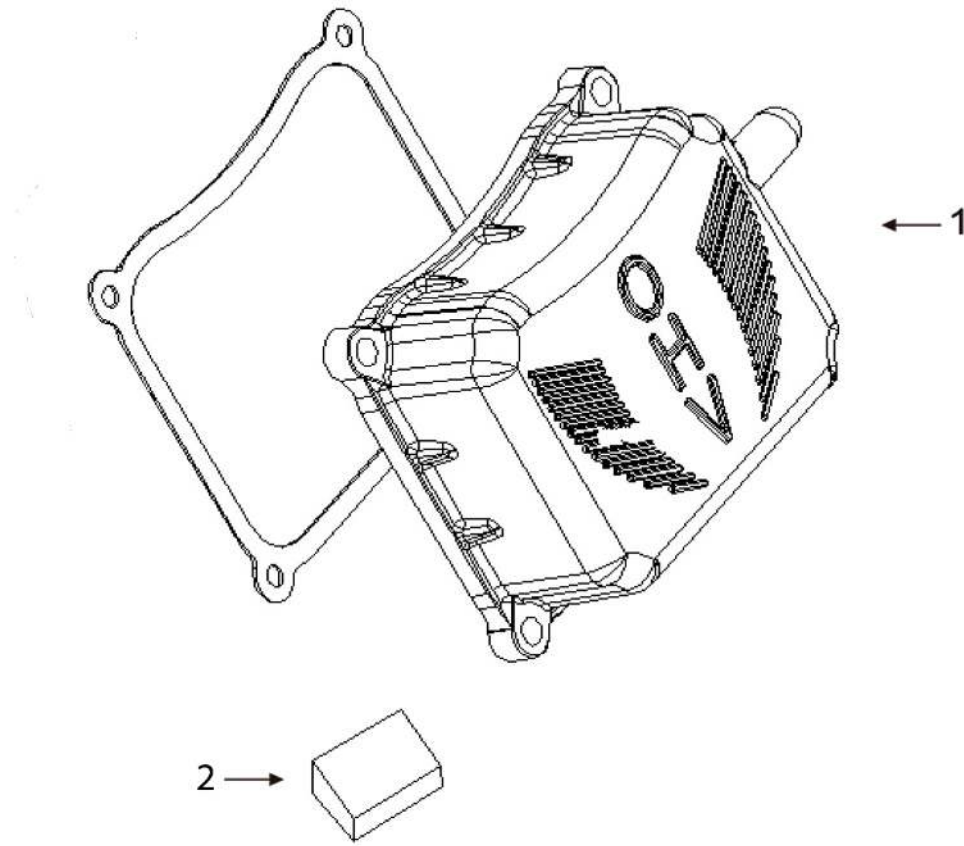

PARTS BREAKDOWN GENERATOR

MODEL:BE11000

CHARGING COIL ASSEMBLY

REF #	DESCRIPTION	QTY	BE PART #
1	CHARGING COIL	1	85.561.029

PARTS BREAKDOWN GENERATOR

MODEL:BE11000

RECOIL STARTER

REF #	DESCRIPTION	QTY	BE PART #
1	RECOIL ASSEMBLY	1	85.561.022

ELECTRIC STARTER PARTS

REF #	DESCRIPTION	QTY	BE PART #
1	STARTER MOTOR W/BOLTS	1	85.561.033

PARTS BREAKDOWN GENERATOR

MODEL:BE11000

CYLINDER HEAD PARTS

REF #	DESCRIPTION	QTY	BE PART #
1	TEMPERATURE SENSOR	1	85.561.030

PARTS BREAKDOWN GENERATOR

MODEL:BE11000

VALVE COVER

REF #	DESCRIPTION	QTY	BE PART #
1	VALVE COVER ASSEMBLY	1	85.561.094
2	OIL STRAINER	1	85.561.096

PARTS BREAKDOWN GENERATOR

MODEL:BE11000

SPEED ADJUSTMENT BASE PARTS

REF #	DESCRIPTION	QTY	BE PART #
1	SPEED REGULATING SOLENOID VALVE	1	85.561.028

PARTS BREAKDOWN GENERATOR

MODEL:BE11000

CARBURETOR ASSEMBLY

REF #	DESCRIPTION	QTY	BE PART #
1	CARBURETOR ASSEMBLY	1	85.561.031