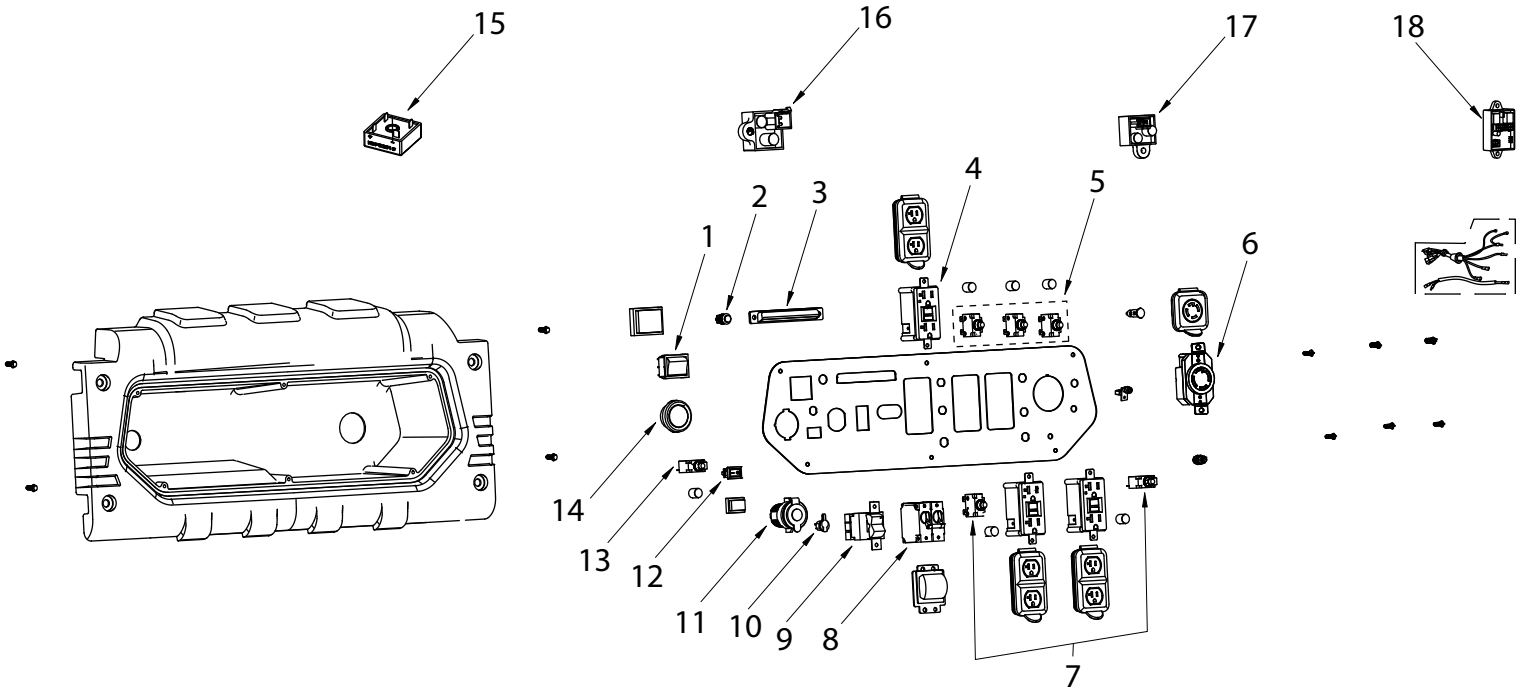

CONTROL PANEL