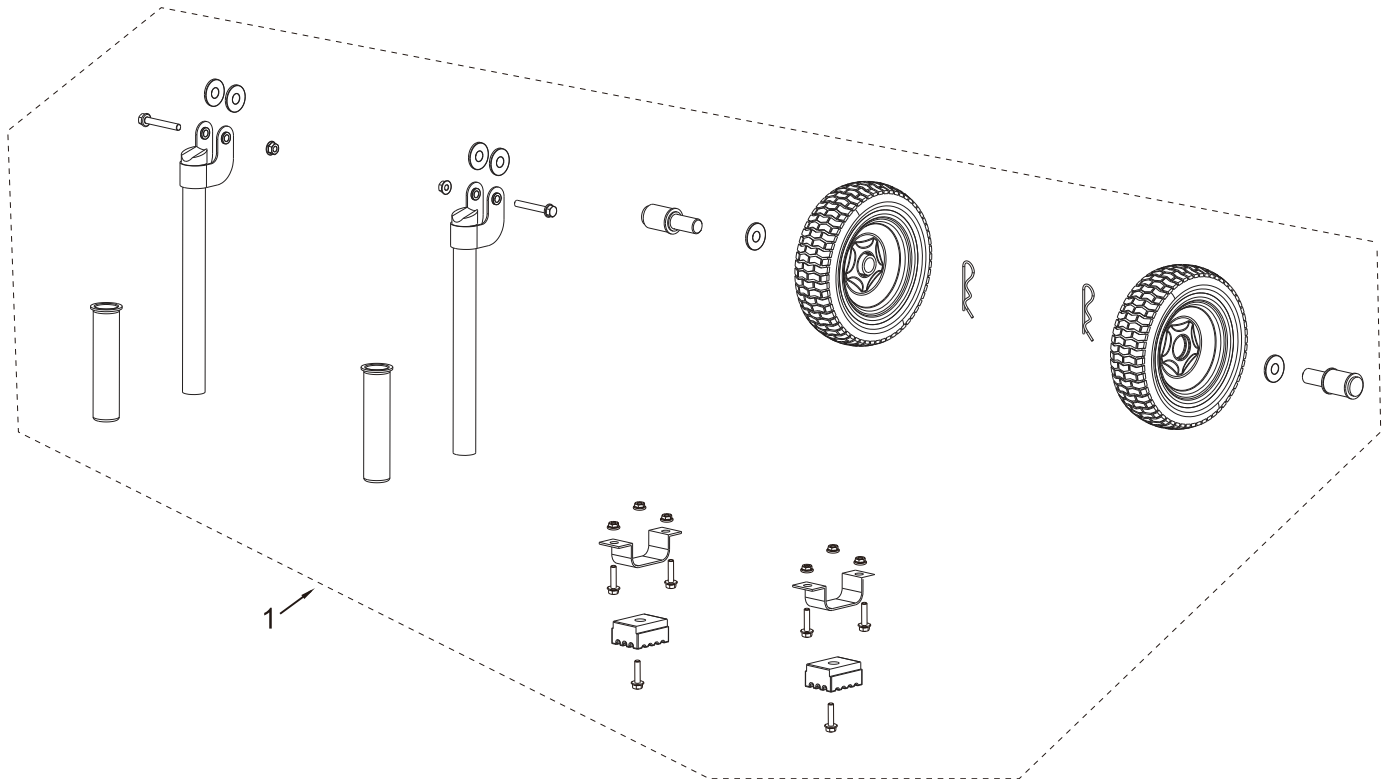

WHEEL AND HANDLE SET