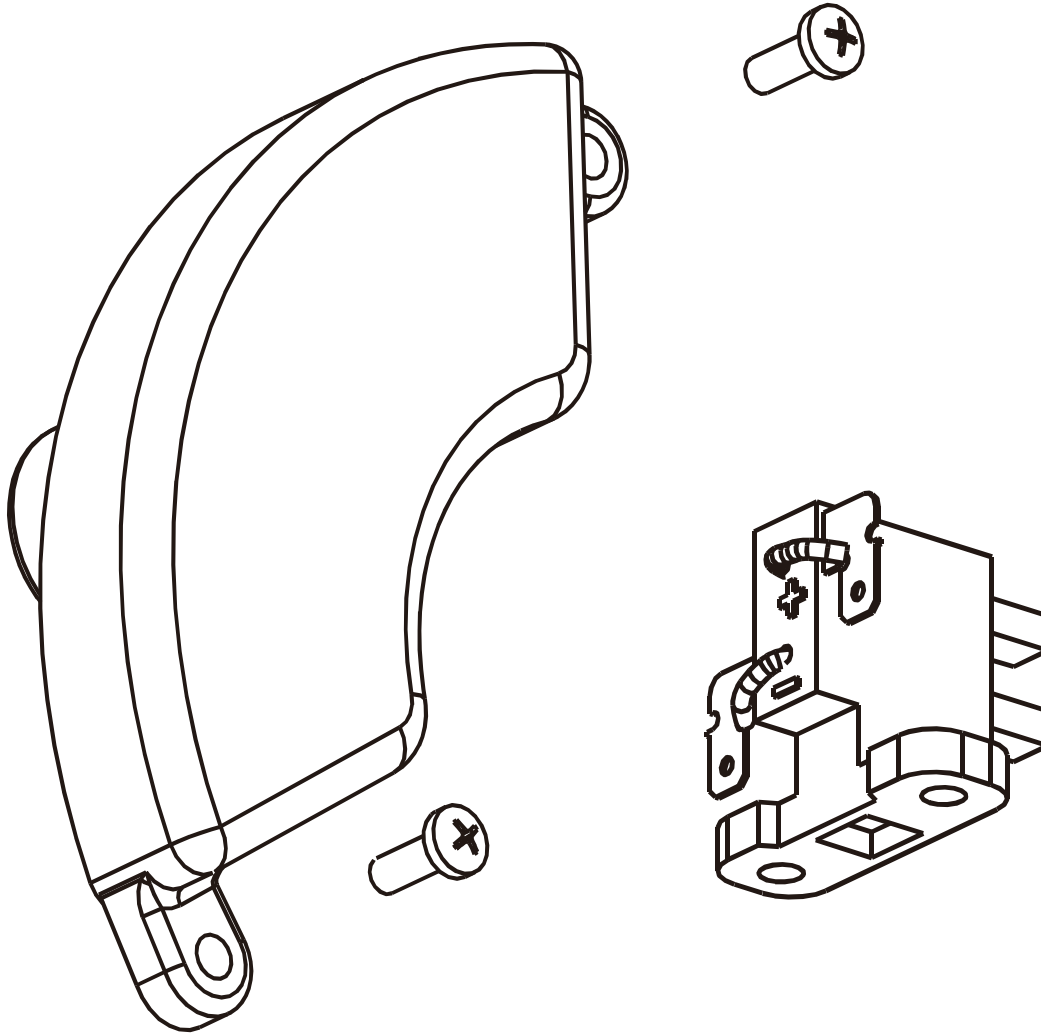

VOLTAGE REGULATOR W/BRUSHES