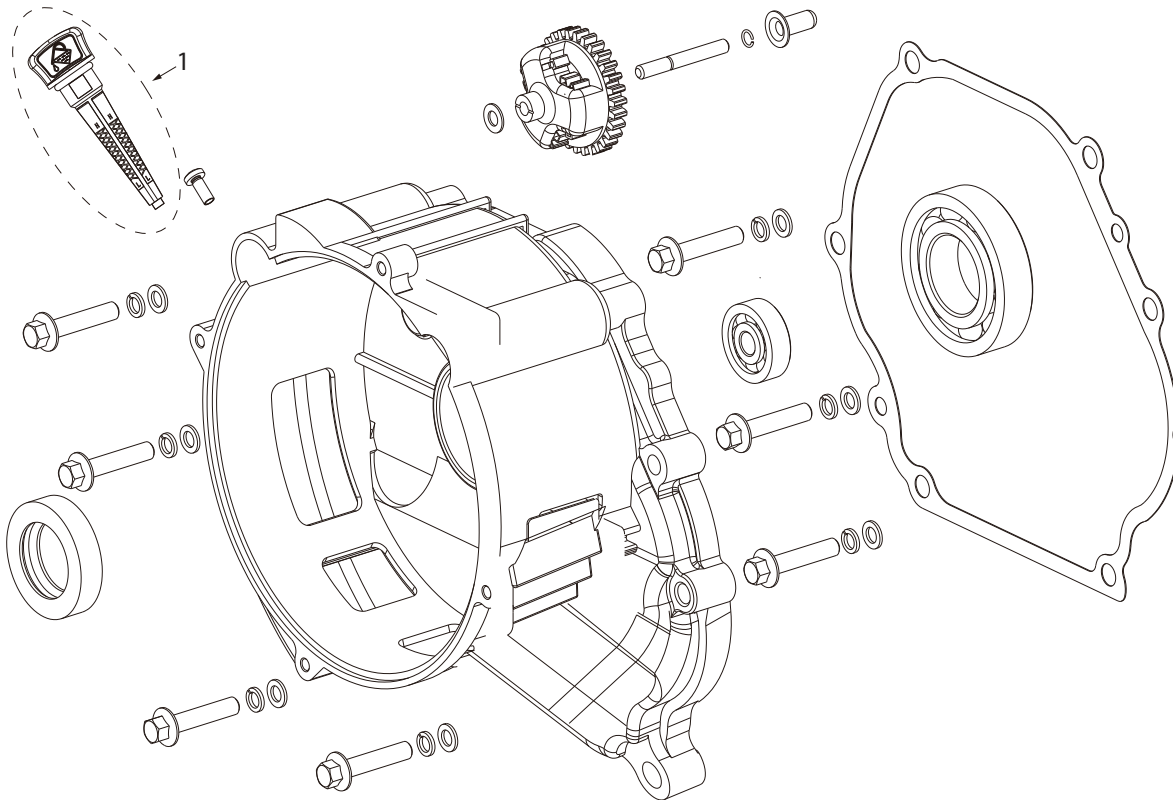

PARTS BREAKDOWN GENERATOR

MODEL:BE11000

BEPOWEREQUIPMENT

.COM

PARTS BREAKDOWN GENERATOR

MODEL:BE11000

MAGNETIC DIPSTICK

REF #	DESCRIPTION	QTY	BE PART #
1	MAGNETIC DIPSTICK	1	85.561.021

PARTS BREAKDOWN GENERATOR

MODEL:BE11000

CHARGING COIL ASSEMBLY

REF #	DESCRIPTION	QTY	BE PART #
1	CHARGING COIL	1	85.561.029

PARTS BREAKDOWN GENERATOR

MODEL:BE11000

RECOIL STARTER

REF #	DESCRIPTION	QTY	BE PART #
1	RECOIL ASSEMBLY	1	85.561.022

ELECTRIC STARTER PARTS

REF #	DESCRIPTION	QTY	BE PART #
1	STARTER MOTOR W/BOLTS	1	85.561.033

PARTS BREAKDOWN GENERATOR

MODEL:BE11000

CYLINDER HEAD PARTS

REF #	DESCRIPTION	QTY	BE PART #
1	TEMPERATURE SENSOR	1	85.561.030

PARTS BREAKDOWN GENERATOR

MODEL:BE11000

VALVE COVER

REF #	DESCRIPTION	QTY	BE PART #
1	VALVE COVER ASSEMBLY	1	85.561.094
2	OIL STRAINER	1	85.561.096

PARTS BREAKDOWN GENERATOR

MODEL:BE11000

SPEED ADJUSTMENT BASE PARTS