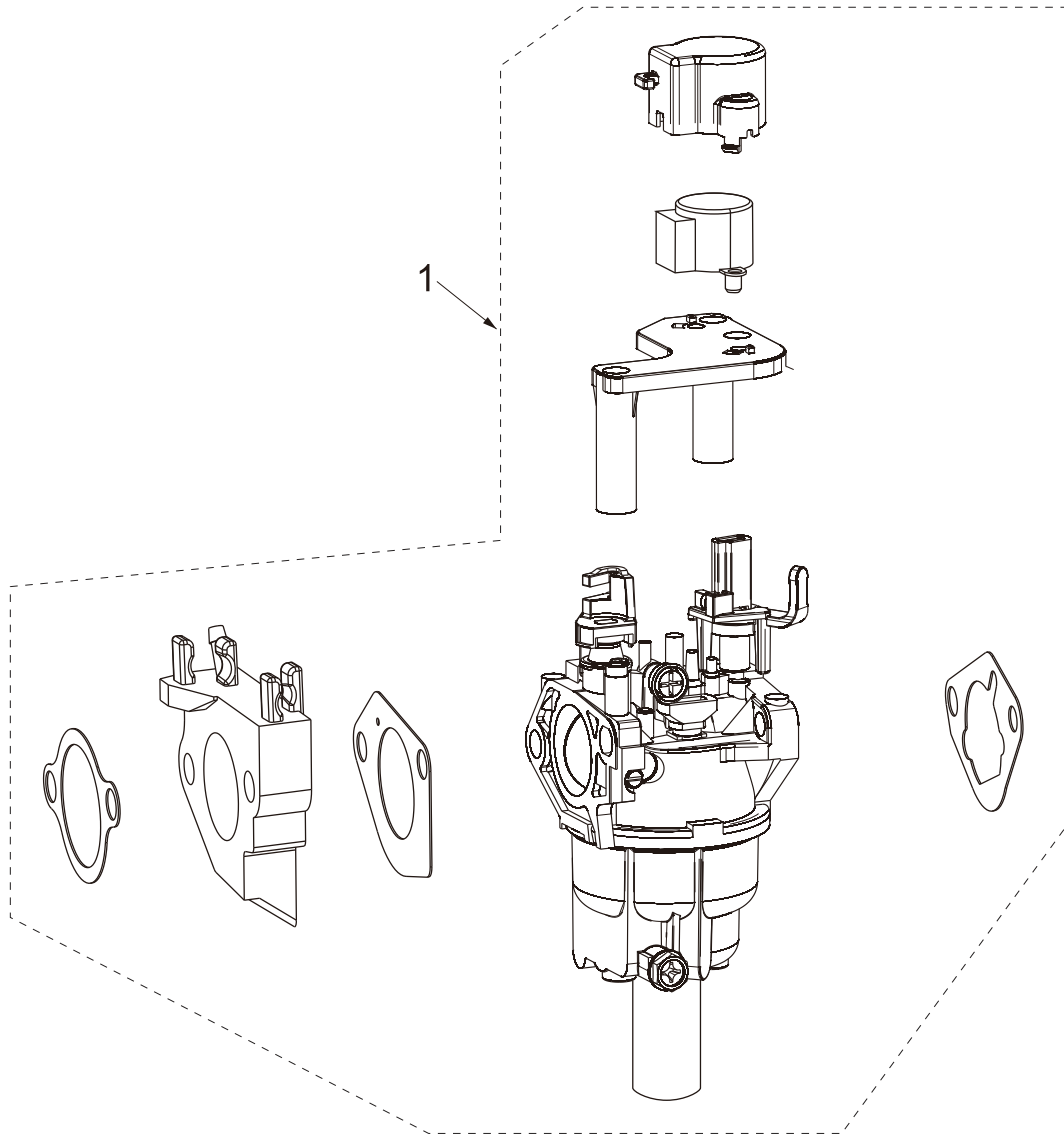

PARTS BREAKDOWN GENERATOR

MODEL:BE11000

CHARGING COIL ASSEMBLY

REF #	DESCRIPTION	QTY	BE PART #
1	CHARGING COIL	1	85.561.029

PARTS BREAKDOWN GENERATOR

MODEL:BE11000

RECOIL STARTER

REF #	DESCRIPTION	QTY	BE PART #
1	RECOIL ASSEMBLY	1	85.561.022

ELECTRIC STARTER PARTS

REF #	DESCRIPTION	QTY	BE PART #
1	STARTER MOTOR W/BOLTS	1	85.561.033

PARTS BREAKDOWN GENERATOR

MODEL:BE11000

CYLINDER HEAD PARTS

REF #	DESCRIPTION	QTY	BE PART #
1	TEMPERATURE SENSOR	1	85.561.030

PARTS BREAKDOWN GENERATOR

MODEL:BE11000

VALVE COVER

REF #	DESCRIPTION	QTY	BE PART #
1	VALVE COVER ASSEMBLY	1	85.561.094
2	OIL STRAINER	1	85.561.096

PARTS BREAKDOWN GENERATOR

MODEL:BE11000

SPEED ADJUSTMENT BASE PARTS

REF #	DESCRIPTION	QTY	BE PART #
1	SPEED REGULATING SOLENOID VALVE	1	85.561.028

PARTS BREAKDOWN GENERATOR

MODEL:BE11000

CARBURETOR ASSEMBLY

REF #	DESCRIPTION	QTY	BE PART #
1	CARBURETOR ASSEMBLY	1	85.561.031