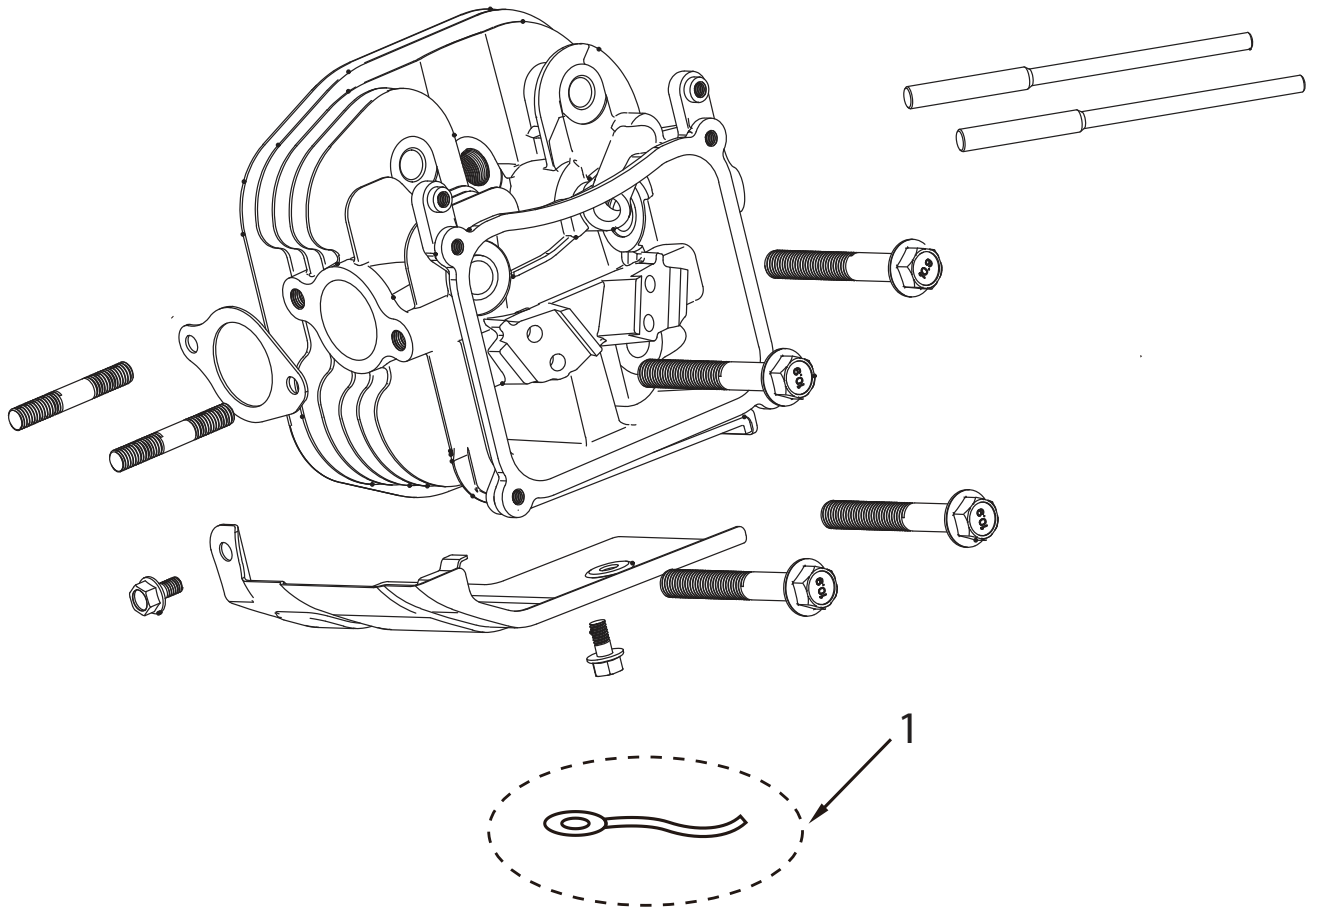

PARTS BREAKDOWN GENERATOR

MODEL:BE11000

CHARGING COIL ASSEMBLY

REF #	DESCRIPTION	QTY	BE PART #
1	CHARGING COIL	1	85.561.029

PARTS BREAKDOWN GENERATOR

MODEL:BE11000

RECOIL STARTER

REF #	DESCRIPTION	QTY	BE PART #
1	RECOIL ASSEMBLY	1	85.561.022

ELECTRIC STARTER PARTS

REF #	DESCRIPTION	QTY	BE PART #
1	STARTER MOTOR W/BOLTS	1	85.561.033

PARTS BREAKDOWN GENERATOR

MODEL:BE11000

CYLINDER HEAD PARTS

REF #	DESCRIPTION	QTY	BE PART #
1	TEMPERATURE SENSOR	1	85.561.030

PARTS BREAKDOWN GENERATOR

MODEL:BE11000

VALVE COVER

REF #	DESCRIPTION	QTY	BE PART #
1	VALVE COVER ASSEMBLY	1	85.561.094
2	OIL STRAINER	1	85.561.096

PARTS BREAKDOWN GENERATOR

MODEL:BE11000

SPEED ADJUSTMENT BASE PARTS

REF #	DESCRIPTION	QTY	BE PART #
1	SPEED REGULATING SOLENOID VALVE	1	85.561.028

PARTS BREAKDOWN GENERATOR

MODEL:BE11000

CARBURETOR ASSEMBLY

REF #	DESCRIPTION	QTY	BE PART #
1	CARBURETOR ASSEMBLY	1	85.561.031