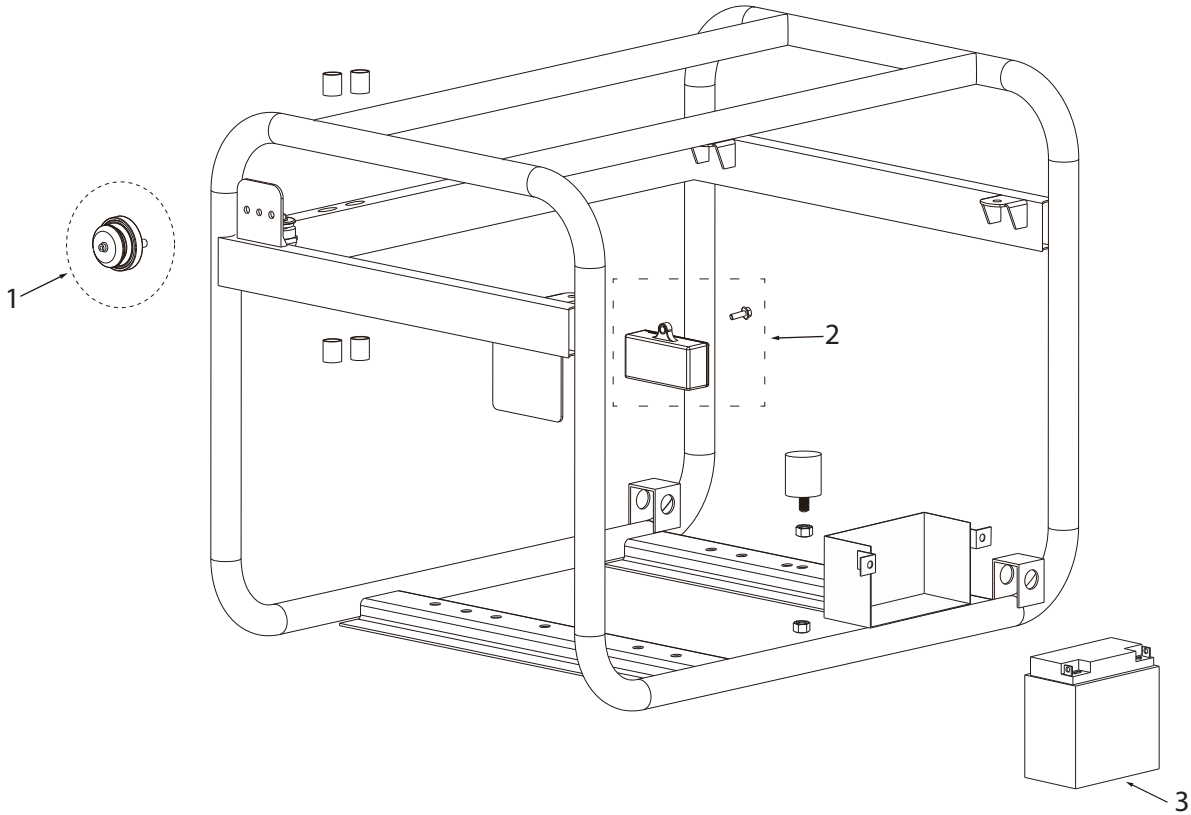

PARTS BREAKDOWN GENERATOR

MODEL:BE11000

VOLTAGE REGULATOR W/BRUSHES

REF #	DESCRIPTION	QTY	BE PART #
1	AVR AND BRUSHES	1	85.561.025

PARTS BREAKDOWN GENERATOR

MODEL:BE11000

FRAME PARTS

REF #	DESCRIPTION	QTY	BE PART #
1	COLD WEATHER PRIMER	1	85.561.005
2	CO ALARM	1	85.561.006
3	LITHIUM BATTERY	1	85.561.032