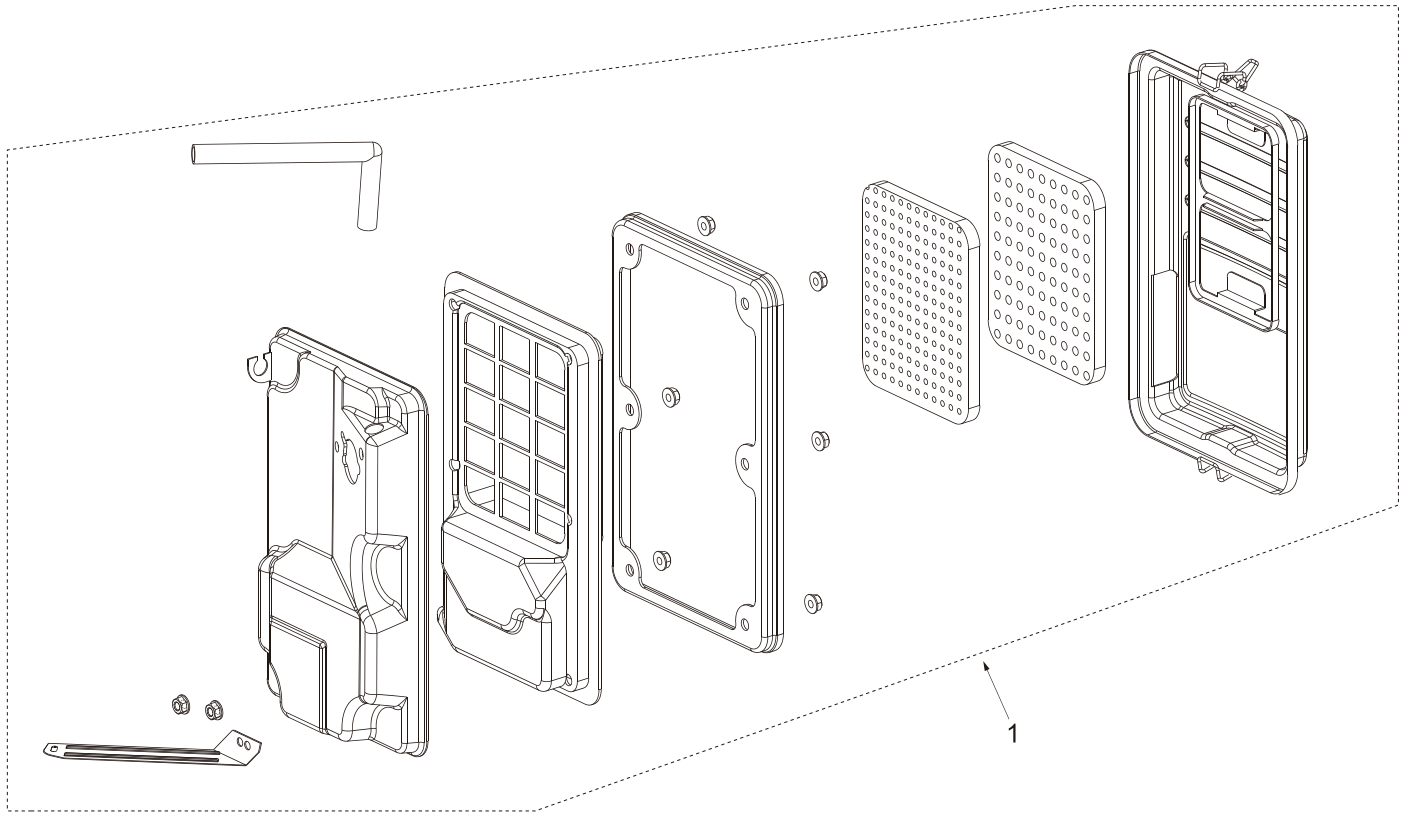

AIR CLEANER