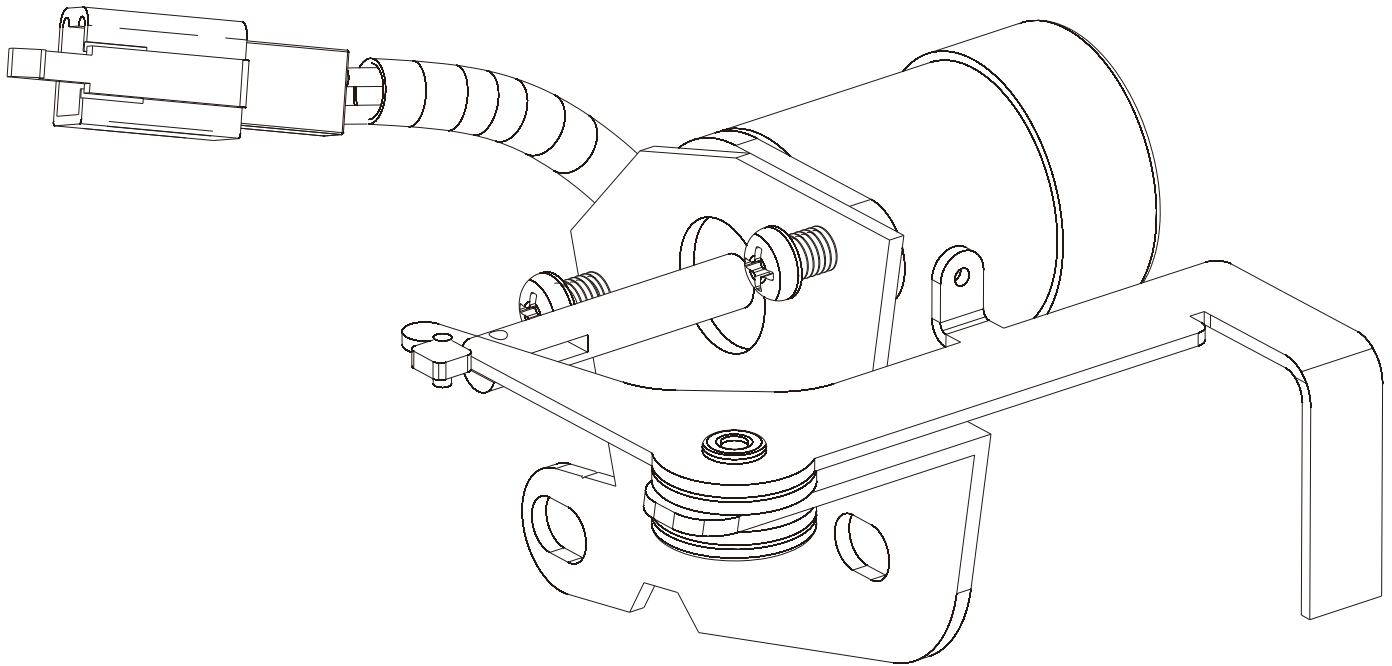

ELECTRIC STARTER PARTS

REF #	DESCRIPTION	QTY	BE PART #
1	STARTER MOTOR W/BOLTS	1	85.561.033

PARTS BREAKDOWN GENERATOR

MODEL:BE11000

CYLINDER HEAD PARTS

REF #	DESCRIPTION	QTY	BE PART #
1	TEMPERATURE SENSOR	1	85.561.030

PARTS BREAKDOWN GENERATOR

MODEL:BE11000

VALVE COVER

REF #	DESCRIPTION	QTY	BE PART #
1	VALVE COVER ASSEMBLY	1	85.561.094
2	OIL STRAINER	1	85.561.096

PARTS BREAKDOWN GENERATOR

MODEL:BE11000

SPEED ADJUSTMENT BASE PARTS

REF #	DESCRIPTION	QTY	BE PART #
1	SPEED REGULATING SOLENOID VALVE	1	85.561.028

PARTS BREAKDOWN GENERATOR

MODEL:BE11000

CARBURETOR ASSEMBLY

REF #	DESCRIPTION	QTY	BE PART #
1	CARBURETOR ASSEMBLY	1	85.561.031