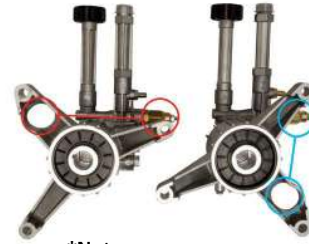

RMW

HOLLOW SHAFT PUMP

***Note:**

- SX Style - left handed pumps have a hole in the leg opposite of the unloader.
- Non-SX Style - right handed pumps have a hole in the leg on the same side as the unloader.

Residential

140° F - Max Water Temp
 3/4" GHA - Inlet Thread
 22mm x 14 M - Discharge Thread
 2.2 oz - Oil Capacity

● aluminum head

● brass head

○ thermal relief valve

● easy start valve

D version

MOD	MAX	MAX		lb NET	BORE DIA	STROKE	CRANKSHAFT ID STAMP	LIST PRICE				
	l/min	gpm	bar	psi	ebhp	rpm	lbs	mm	mm		\$	
RMW 3400rpm D version 7/8" with Vertical Gas Flange												
RMW2G25D	● ○	7.6	2	172	2500	3.4	3400	7.7	12	7.58	7	\$398.95
RMW22G24-EZ	● ○ ●	8.3	2.2	166	2400	3.6	3400	7.3	12	8.3	5	\$280.92
RMW22G24-EZ-SX	● ○ ●	8.3	2.2	166	2400	3.6	3400	7.3	12	8.3	5	\$280.92
RMW25G25D	● ○	9.5	2.5	172	2500	4.3	3400	7.7	12	9.7	1	\$398.95
RMW25G26D-F7 *	● ○	9.5	2.5	180	2600	4.8	3400	7.7	12	8.3	5	\$430.83
RMW25G28DF7EZ-TRV *	● ○ ●	9.5	2.5	173	2800	4.5	3400	7.7	12	9.7	1	\$398.95
RMW25G28-EZ	● ○ ●	9.5	2.5	193	2800	4.8	3400	7.7	12	9.7	1	\$398.95
RMW25G28-EZ-SX	● ○ ●	9.5	2.5	193	2800	4.8	3400	7.7	12	9.7	1	\$398.95

SX - 180° Rotated Shaft Configuration
 * - 4 Bolt SAE Flange

SPECIAL PARTS / KITS

MOD	DESCRIPTION	LIST PRICE
AR43061	Complete Manifold - aluminum	\$177.79
AR42142	EZ start kit	\$11.34
AR42165	Inlet - with o-ring	\$27.86
AR42166	Outlet - with o-ring	\$13.09
AR42141	Grub screw and washer	\$4.72
AR42125	Chemical injection kit	\$8.96
AR46377	Complete Manifold RMW25G28	\$379.06
AR64545	Oil (4.5 oz)	\$15.47