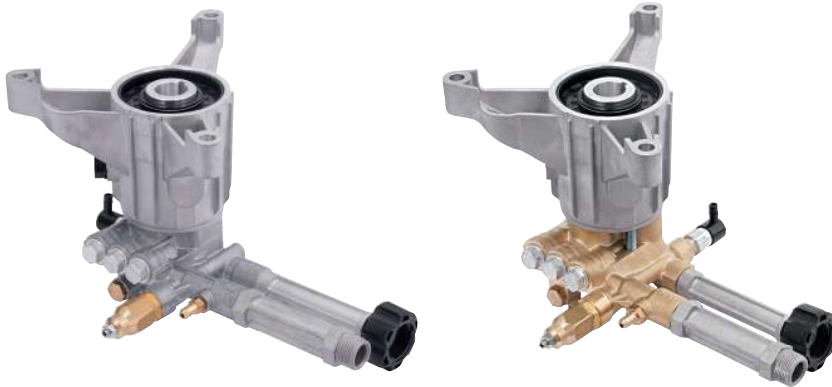

RMW

HOLLOW SHAFT PUMP

***Note:**

- SX Style - left handed pumps have a hole in the leg opposite of the unloader.
- Non-SX Style - right handed pumps have a hole in the leg on the same side as the unloader.

Residential

140° F - Max Water Temp
 3/4" GHA - Inlet Thread
 22mm x 14 M - Discharge Thread
 2.2 oz - Oil Capacity

● aluminum head

● brass head

○ thermal relief valve

● easy start valve

D version

MOD	MAX	MAX		lb NET	BORE DIA	STROKE	CRANKSHAFT ID STAMP	LIST PRICE				
	l/min	gpm	bar	psi	ebhp	rpm	lbs	mm	mm		\$	
RMW 3400rpm D version 7/8" with Vertical Gas Flange												
RMW2G25D	● ○	7.6	2	172	2500	3.4	3400	7.7	12	7.58	7	\$398.95
RMW22G24-EZ	● ○ ●	8.3	2.2	166	2400	3.6	3400	7.3	12	8.3	5	\$280.92
RMW22G24-EZ-SX	● ○ ●	8.3	2.2	166	2400	3.6	3400	7.3	12	8.3	5	\$280.92
RMW25G25D	● ○	9.5	2.5	172	2500	4.3	3400	7.7	12	9.7	1	\$398.95
RMW25G26D-F7 *	● ○	9.5	2.5	180	2600	4.8	3400	7.7	12	8.3	5	\$430.83
RMW25G28DF7EZ-TRV *	● ○ ●	9.5	2.5	173	2800	4.5	3400	7.7	12	9.7	1	\$398.95
RMW25G28-EZ	● ○ ●	9.5	2.5	193	2800	4.8	3400	7.7	12	9.7	1	\$398.95
RMW25G28-EZ-SX	● ○ ●	9.5	2.5	193	2800	4.8	3400	7.7	12	9.7	1	\$398.95

SX - 180° Rotated Shaft Configuration
 * - 4 Bolt SAE Flange

SPECIAL PARTS / KITS

MOD	DESCRIPTION	LIST PRICE
AR43061	Complete Manifold - aluminum	\$177.79
AR42142	EZ start kit	\$11.34
AR42165	Inlet - with o-ring	\$27.86
AR42166	Outlet - with o-ring	\$13.09
AR42141	Grub screw and washer	\$4.72
AR42125	Chemical injection kit	\$8.96
AR46377	Complete Manifold RMW25G28	\$379.06
AR64545	Oil (4.5 oz)	\$15.47