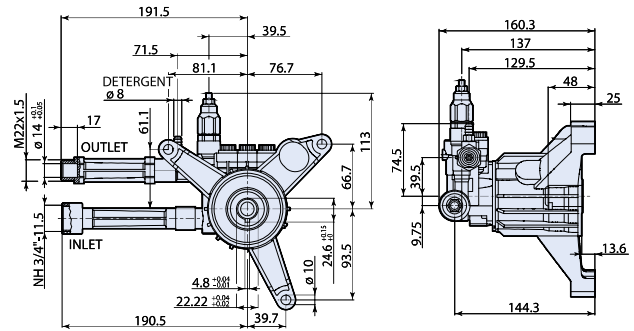

RMW

HOLLOW SHAFT PUMP

***Note:**

- SX Style - left handed pumps have a hole in the leg opposite of the unloader.
- Non-SX Style - right handed pumps have a hole in the leg on the same side as the unloader.

Residential

140° F - Max Water Temp
 3/4" GHA - Inlet Thread
 22mm x 14 M - Discharge Thread
 2.2 oz - Oil Capacity

● aluminum head

● brass head

○ thermal relief valve

● easy start valve

D version

MOD	MAX	MAX		lb NET	BORE DIA	STROKE	CRANKSHAFT ID STAMP	LIST PRICE				
	l/min	gpm	bar	psi	ebhp	rpm	lbs	mm	mm		\$	
RMW 3400rpm D version 7/8" with Vertical Gas Flange												
RMW2G25D	● ○	7.6	2	172	2500	3.4	3400	7.7	12	7.58	7	\$398.95
RMW22G24-EZ	● ○ ●	8.3	2.2	166	2400	3.6	3400	7.3	12	8.3	5	\$280.92
RMW22G24-EZ-SX	● ○ ●	8.3	2.2	166	2400	3.6	3400	7.3	12	8.3	5	\$280.92
RMW25G25D	● ○	9.5	2.5	172	2500	4.3	3400	7.7	12	9.7	1	\$398.95
RMW25G26D-F7 *	● ○	9.5	2.5	180	2600	4.8	3400	7.7	12	8.3	5	\$430.83
RMW25G28DF7EZ-TRV *	● ○ ●	9.5	2.5	173	2800	4.5	3400	7.7	12	9.7	1	\$398.95
RMW25G28-EZ	● ○ ●	9.5	2.5	193	2800	4.8	3400	7.7	12	9.7	1	\$398.95
RMW25G28-EZ-SX	● ○ ●	9.5	2.5	193	2800	4.8	3400	7.7	12	9.7	1	\$398.95

SX - 180° Rotated Shaft Configuration
 * - 4 Bolt SAE Flange

SPECIAL PARTS / KITS

MOD	DESCRIPTION	LIST PRICE
AR43061	Complete Manifold - aluminum	\$177.79
AR42142	EZ start kit	\$11.34
AR42165	Inlet - with o-ring	\$27.86
AR42166	Outlet - with o-ring	\$13.09
AR42141	Grub screw and washer	\$4.72
AR42125	Chemical injection kit	\$8.96
AR46377	Complete Manifold RMW25G28	\$379.06
AR64545	Oil (4.5 oz)	\$15.47