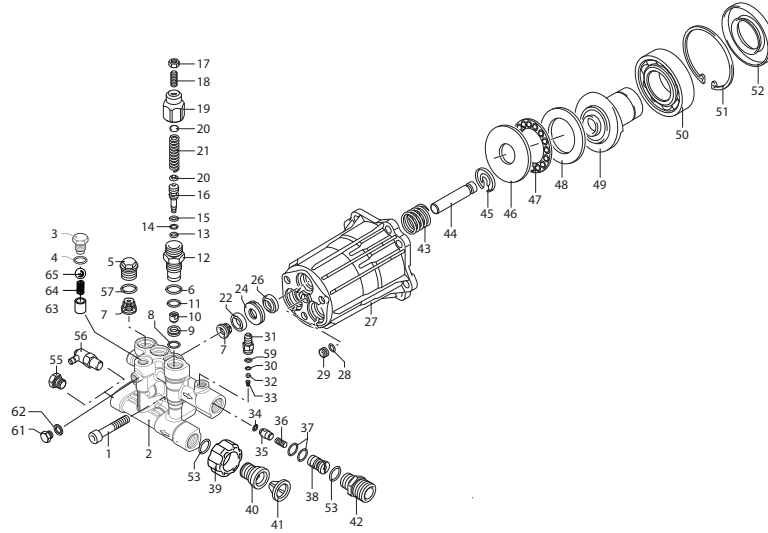

A.R. NORTH AMERICA RMV 3400 RPM