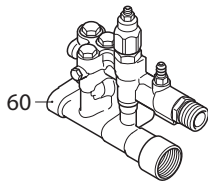

2-4

RMV 3400 RPM PARTS/KITS

Pos	Code	Description	Qty	Note
1	380410	Head Bolt M8x40, (221 in/lbs)	3	▼ ■
	800220	Head Bolt M8x45, (221 in/lbs)	3	□ ● ○
2	2841730	Blank Head Alum.	1	▼
	2841731	Blank Head Anodized	1	■
	2840870	Blank Head	1	○
	2841620	Blank Head	1	□ ●
3	2840830	EZ Start Screw (89 in/lbs)	1	
4	600180	O-Ring Ø7.66x1.78	1	
5	2841530	Valve Cap Alum. (221 in/lbs)	3	
6	740290	O-Ring Ø14x1.78	1	
7	2849051	Complete Valve Plastic seat	6	▼ ■
	2849050	Complete Valve Brass seat	6	□ ● ○
8	1470210	O-Ring Ø9x1	1	
9	2840770	Unloader Seat	1	
10	2840760	Unloader Jet (27 in/lbs)	1	
11	820510	O-Ring Ø10.82x1.78	1	
12	2840750	Unloader Piston Guide (177 in/lbs)	1	
13	2760210	Fiber Ring	1	
14	660190	O-Ring Ø6.07x1.78	1	
15	2260100	O-Ring Ø6.02x2.62	1	
16	2841140	Unloader Piston	1	
17	1060120	Unloader Nut M6	1	
18	392840	Set Screw M6x16	1	
19	2760480	Unloader Barrel	1	
20	1980220	Spring Plate	2	
21	2760410	Unloader Spring	1	
22	2200141	Water Seal	3	▼ ■
	2200141	Water Seal (High & Low)	6	□ ● ○
23	770260	O-Ring Ø23.52x1.78	3	□
	770590	O-Ring Ø21.95x1.78	3	● ○
24	2840561	Bushing Ø12 Plastic	3	▼ ■
25	2840540	Bushing Ø12 Brass	3	□ ● ○
26	1683500	Oil Seal	3	
27	2840230	Pump Body	1	
28	480560	O-Ring Ø6.75x1.78	1	
29	2840710	Oil Plug	1	
30	480480	O-Ring Ø4.48x1.78	1	
31	3700240	Hose Barb Ø8 (35 in/lbs)	1	
32	1250280	Ball	1	
33	1560520	Spring	1	
34	1460431	O-Ring Ø4x2.5	1	
35	3700220	Jet	1	
36	1080091	Spring	1	
37	800560	O-Ring Ø8.73x1.78	2	
38	3700200	Shutter	1	
39	2841220	Inlet Fitting 3/4" NH Plastic	1	
40	2841230	Fitting Alum. (221 in/lbs)	1	
41	7369	Filter	1	
42	2841120	Outlet Fitting Alum. (221 in/lbs)	1	
43	2840060	Spring	3	
44	2840040	Piston Ø12	3	▼ ○ □
	2840530	Piston Ø12	3	● ■
45	2840050	Piston Lock	3	
46	1980130	Thrust Washer	1	
47	1980250	Bearing	1	
48	1980240	Thrust Washer	1	