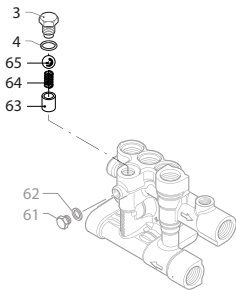

EZ START KIT