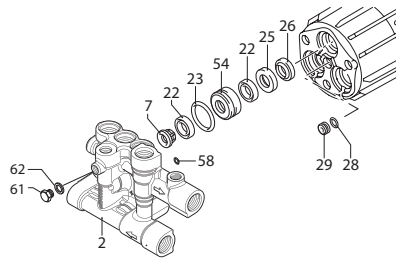

Dual Water Seal Pump

○ ● □