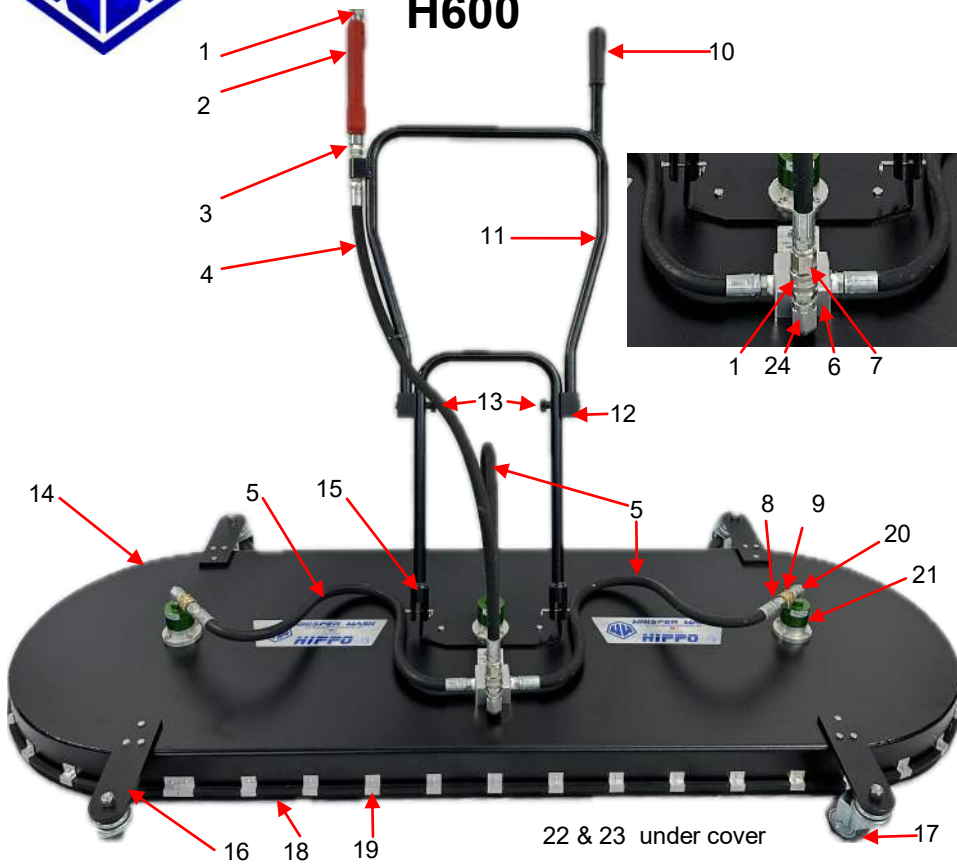

## H600

1.	H104-1/2	Male Socket QD	2	13.	GF506	Knob Assembly	2
2.	H107S	Trigger Gun	1	14.	H605	Cover 6 ft	1
3.	H108	M/M1/2" Connector	1	15.	H222	Handle Base	1
4.	H105	Hose 1/2" x 46"	1	16.	H413	Wheel Bracket	4
5.	H109	Hose 1/2"x 37"	3	17.	H414	Thick 3" Caster	4
6.	M-3W	Manifold 3 Way 1/2"	1	18.	H603	Brush	1
7.	H106	Plug 1/2"	1	19.	WW3116	Clips/Rivets	43
8.	WW118	Plug-Female	3	20.	WW3105	Elbow	3
9.	WW104	Male Socket QD	3	21.	WW312	Swivel Assembly	3
10.	WW109	Grip	1	22.	M4635	2-Tip Spray Bar	3
11.	H502	High Flow Handle	1	23.	WW301	Spray Tips 2502	6
12.	GF505	Hinge Block	2	24.	H6E	1/2"Mx1/2"F Elbow	1

## Series 3 Swivel Assembly

1	WW131	Main Seal	1	6	UC232L-3	Lower Gland	1
2	WW130	Static O-Ring, upper	1	7	WW137	Snap Ring	1
3	UC232-3	Upper Gland Plate	1	8	WW138	Bearing	2
4	WW133	Secondary Seal	1	9	WW136	Rotor Shaft	1
5	WW134-3	Static O-Ring, lower	1	10	WW142-3	Quad Seal	1
				11	WW311	Instant Quick Change Cartridge	1