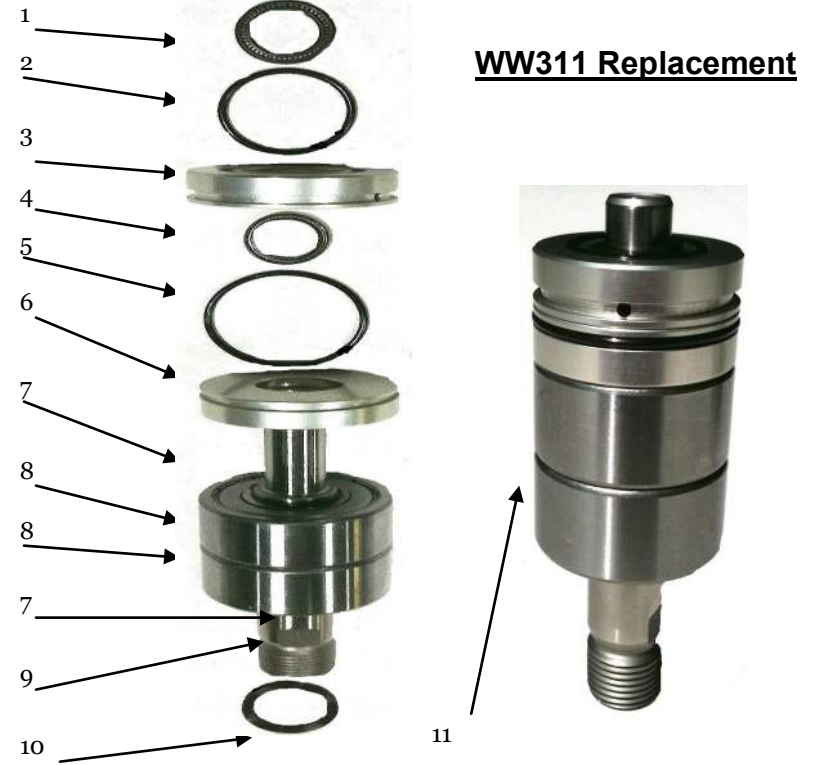

## H600

1.	H104-1/2	Male Socket QD	2	13.	GF506	Knob Assembly	2
2.	H107S	Trigger Gun	1	14.	H605	Cover 6 ft	1
3.	H108	M/M1/2" Connector	1	15.	H222	Handle Base	1
4.	H105	Hose 1/2" x 46"	1	16.	H413	Wheel Bracket	4
5.	H109	Hose 1/2"x 37"	3	17.	H414	Thick 3" Caster	4
6.	M-3W	Manifold 3 Way 1/2"	1	18.	H603	Brush	1
7.	H106	Plug 1/2"	1	19.	WW3116	Clips/Rivets	43
8.	WW118	Plug-Female	3	20.	WW3105	Elbow	3
9.	WW104	Male Socket QD	3	21.	WW312	Swivel Assembly	3
10.	WW109	Grip	1	22.	M4635	2-Tip Spray Bar	3
11.	H502	High Flow Handle	1	23.	WW301	Spray Tips 2502	6
12.	GF505	Hinge Block	2	24.	H6E	1/2"Mx1/2"F Elbow	1

## Series 3 Swivel Assembly

1	WW131	Main Seal	1	6	UC232L-3	Lower Gland	1
2	WW130	Static O-Ring, upper	1	7	WW137	Snap Ring	1
3	UC232-3	Upper Gland Plate	1	8	WW138	Bearing	2
4	WW133	Secondary Seal	1	9	WW136	Rotor Shaft	1
5	WW134-3	Static O-Ring, lower	1	10	WW142-3	Quad Seal	1
				11	WW311	Instant Quick Change Cartridge	1