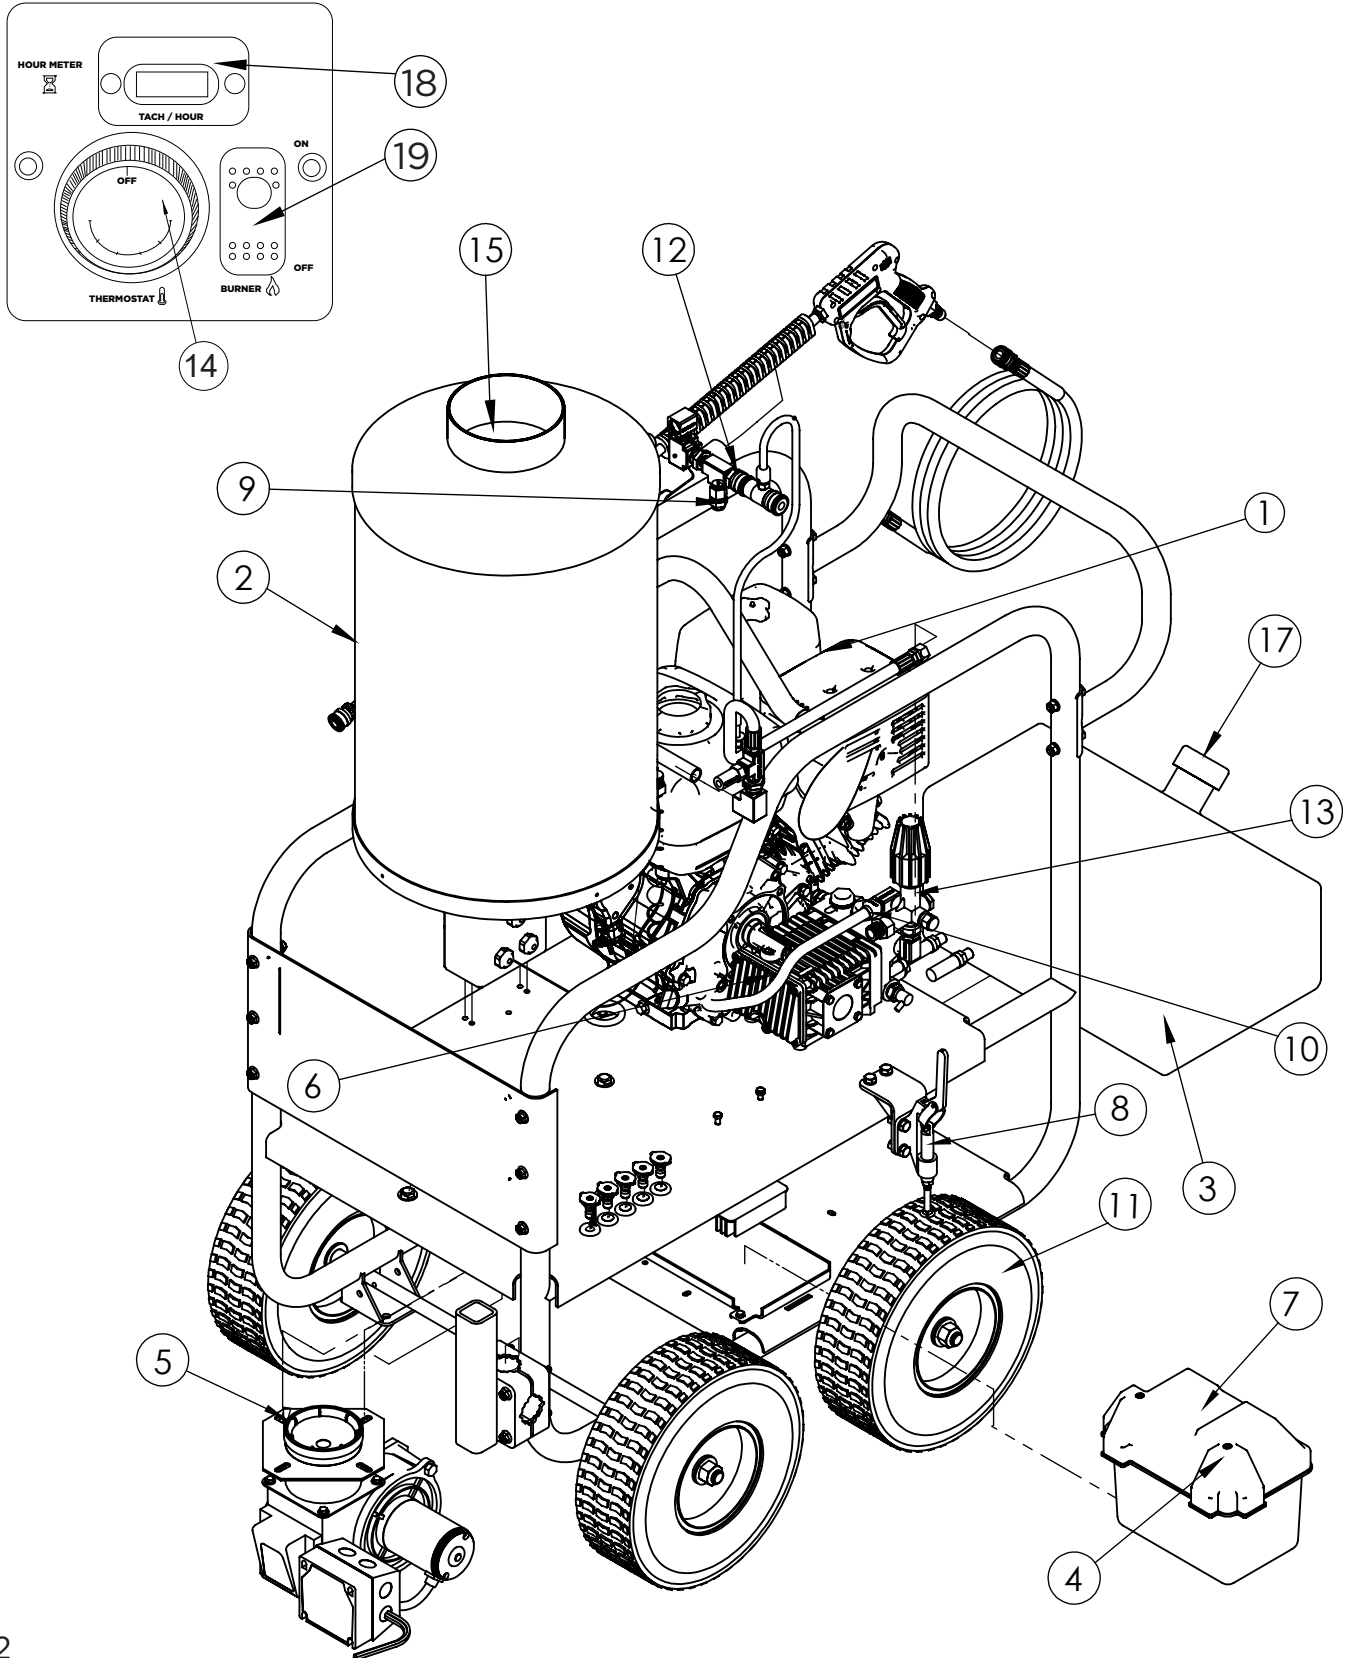

PARTS BREAKDOWN

HOT WATER PRESSURE WASHER

MODEL:HW4015RA

BEPOWEREQUIPMENT

.COM

PARTS BREAKDOWN

HOT WATER PRESSURE WASHER

MODEL:HW4015RA

PARTS BREAKDOWN

HOT WATER PRESSURE WASHER

MODEL:HW4015RA

ITEM	PART NUMBER	DESCRIPTION	QTY.
1	85.578.150	Powerase 420 Engine	1
2	59.000.000	Hot Water Coil Assy, 4 GPM	1
3	85.601.043	10 Gallon Fuel Tank	1
4	85.603.000	Battery	1
5	59.000.001	Burner Assy With Fuel Pump (Beckett, ADC-12V)	1
6	85.129.037H	Pump Assembly, AR RSV4G40HDF-40EZ	1
7	42.005.053	Battery Box	1
8	85.604.104	Brake Assembly	1
9	59.000.101	Safety Pressure Rupture Disc	1
10	85.300.082	Pressure Switch, 1/4" MNPT	1
11	85.660.050F	Wheel, 13" Flat Free	4
12	85.300.108S	Quick-Connect Coupler, 3/8" MNPT	1
13	AL607	Unloader, VRT3 4500 PSI	1
14	85.400.071	Thermostat (Temp Control)	1
15	59.000.116	Insulation, Bottom	1
	59.000.117	Insulation, Top	1
16	59.000.104	Fuel Filter	1
17	59.000.123	Fuel Cap	1
18	806-109	Tachometer	1
19	59.000.103	Toggle Switch	1
N/S	59.000.102	Low Voltage Inhibitor (LVI)	1
N/S	59.000.104	Diesel inline fuel filter	1

ACCESSORIES			
N/S	85.238.251	50' x 3/8" Double wire braided rubber hose	1
N/S	85.202.109	Hot water rated gun, 5000 PSI	1
N/S	85.202.026	36" Insulated wand	1
N/S	85.210.040H	Spray nozzle set: 0°, 15°, 40°, Soaper	1

PARTS BREAKDOWN

HOT WATER PRESSURE WASHER

MODEL:HW4015RA

ADC BECKETT BURNER

59.000.001

ITEM #.	PART #.	DESCRIPTION
1	59.110.004	BLOWER MOTOR
2	59.110.005	SHAFT COUPLING
3	59.110.000	FUEL PUMP
4, 5, 6	59.110.001	FUEL SOLENOID
7	59.110.002	ELECTRODE ASSEMBLY
8	59.110.003	IGNITER
9	59.000.002	FUEL NOZZLE
10	59.110.017	GASKET