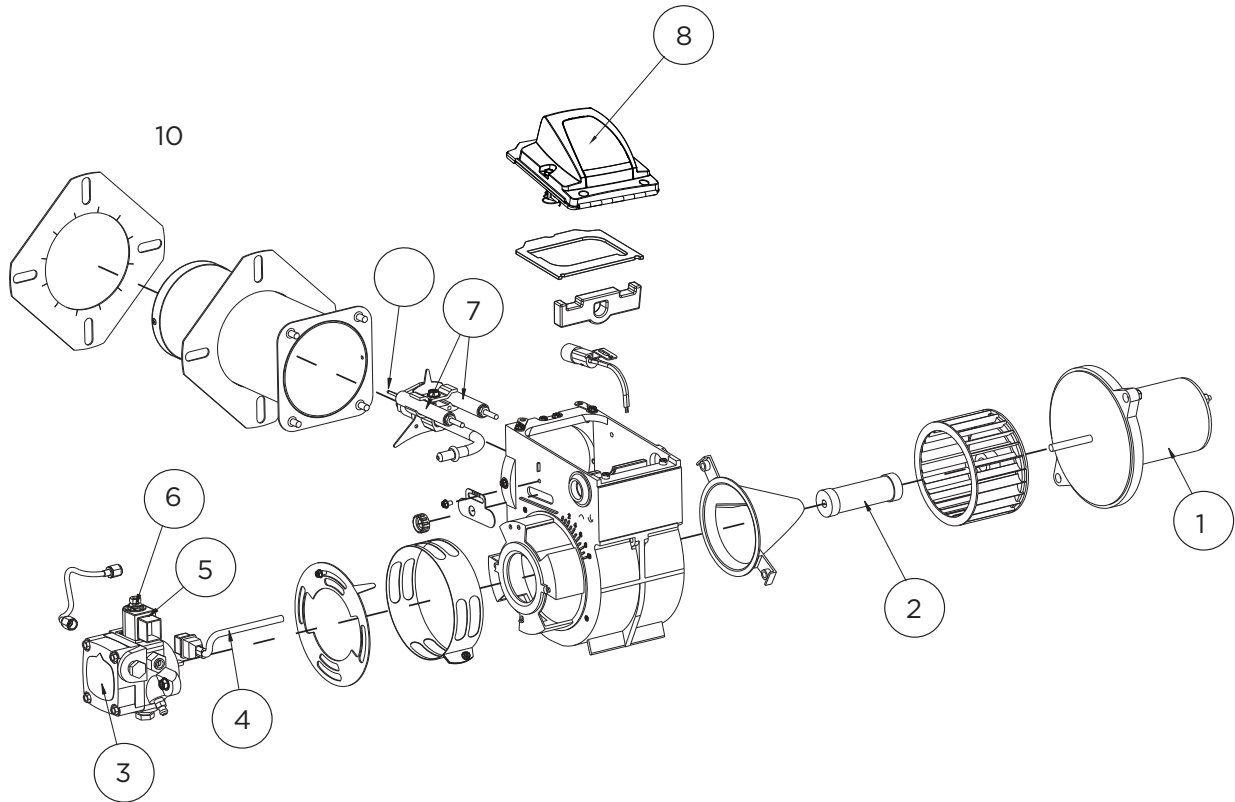

PARTS BREAKDOWN

HOT WATER PRESSURE WASHER

MODEL:HW4015RA

ITEM	PART NUMBER	DESCRIPTION	QTY.
1	85.578.150	Powerase 420 Engine	1
2	59.000.000	Hot Water Coil Assy, 4 GPM	1
3	85.601.043	10 Gallon Fuel Tank	1
4	85.603.000	Battery	1
5	59.000.001	Burner Assy With Fuel Pump (Beckett, ADC-12V)	1
6	85.129.037H	Pump Assembly, AR RSV4G40HDF-40EZ	1
7	42.005.053	Battery Box	1
8	85.604.104	Brake Assembly	1
9	59.000.101	Safety Pressure Rupture Disc	1
10	85.300.082	Pressure Switch, 1/4" MNPT	1
11	85.660.050F	Wheel, 13" Flat Free	4
12	85.300.108S	Quick-Connect Coupler, 3/8" MNPT	1
13	AL607	Unloader, VRT3 4500 PSI	1
14	85.400.071	Thermostat (Temp Control)	1
15	59.000.116	Insulation, Bottom	1
	59.000.117	Insulation, Top	1
16	59.000.104	Fuel Filter	1
17	59.000.123	Fuel Cap	1
18	806-109	Tachometer	1
19	59.000.103	Toggle Switch	1
N/S	59.000.102	Low Voltage Inhibitor (LVI)	1
N/S	59.000.104	Diesel inline fuel filter	1

PARTS BREAKDOWN

HOT WATER PRESSURE WASHER

MODEL:HW4015RA

ADC BECKETT BURNER

59.000.001

ITEM #.	PART #.	DESCRIPTION
1	59.110.004	BLOWER MOTOR
2	59.110.005	SHAFT COUPLING
3	59.110.000	FUEL PUMP
4, 5, 6	59.110.001	FUEL SOLENOID
7	59.110.002	ELECTRODE ASSEMBLY
8	59.110.003	IGNITER
9	59.000.002	FUEL NOZZLE
10	59.110.017	GASKET