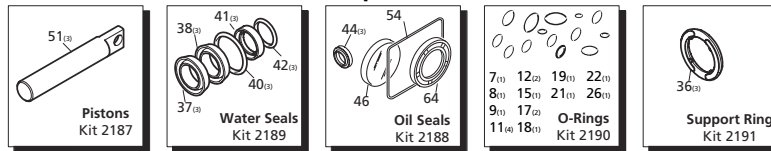

PARTS BREAKDOWN

HOT WATER PRESSURE WASHER

MODEL:HW4015RA

PUMP

85.129.037H

Repair Kits

Pos	Code	Description	Qty.	Pos	Code	Description	Qty.	Pos	Code	Description	Qty.
1	1980300	Nut M6	1	39	1981570	Piston guide	3		AR64516	Oil	1
2	2760420	Grub screw M6x12	1	40	770260	O-Ring ø23.52x1.78	3			<i>OIL CAPACITY - 16 oz</i>	
3	1980540	Unloader knob	1	41	1260440	Gasket	3	Special Parts / Kits			
4	1980220	Spring plate	2	42	640070	O-Ring ø13.95x2.62	3				
5	2760410	Spring	1	43	2760310	Spacer	3	42304	EZ Start assembly	1	
6	2760400	Valve piston	1	44	1260460	Oil seal	3	2186	Valve kit - up to 3200 PSI	1	
7	2260100	O-Ring ø6.02x2.62	1	45	2760010	Pump body	1	42302	Valve kit - above 3200 PSI	1	
8	660190	O-Ring ø6.07x1.78	1	46	1266740	Bearing cap	1	2280	Unloader kit up to 3200 PSI no knob with seat	1	
9	2760210	Ring	1	47	1260790	Circlip øi52	1	42369	Unloader kit above 3200 PSI no knob with seat	1	
10	2760050	Piston guide	1	48	1780550	Snap ring	1	42128	Unloader kit above 3200 PSI with knob without seat	1	
11	1200690	O-Ring ø15.6x1.78	1	49	2760340	Bearing	1	42129	Unloader kit above 3200 PSI with knob with seat	1	
12	394280	O-Ring ø12.42x1.78	2	50	1780490	Bearing	1	42527	Complete manifold with EZ start	1	
13	2260070	By-pass jet	1	51	880130	Oil cap	1	2769201	Complete manifold non EZ start	1	
14	2760090	Seat	1	52	2760040	Piston	3	2761050	Bare manifolds with EZ start	1	
15	770140	O-Ring ø11.11x1.78	1	53	1780050	Piston pin	3	2760330	Bare manifolds non EZ start	1	
16	1982520	Hose nipple	1	54	1780040	Con rod Aluminum	3				
17	1250280	Ball	1	55	1780710	Con rod Bronze	3	Legend			
18	1560520	Spring	1	56	2760280	O-Ring ø101.27x2.62	1				
19	2760230	Detergent injector 3/8" G	1	57	802190	Bolt M6x12	4	For √	For ☒	For ▲	For □
20	2760270	O-Ring ø12x1	1	58	2760110	Rear cover	1	RSV2.5G25	RSV3G25	RSV3.5G35	RSV4G30
21	1470210	O-Ring ø9x1	1	59	2760350	Bearing	1		For ○		For ■
22	2760120	Injector insert	1	60	1321190	Bearing	1		For ○	RSV3G30	For ■
23	2760200	Spring	1	61	1780330	Hollow shaft ø1"	1				RSV4G35
24	2760130	Jet	1	62	1780590	Hollow shaft ø3/4"	1				RSV4G40
25	1460430	O-Ring ø4x2.5	1	63	1780600	Hollow shaft ø3/4"	1				
26	801080	Bolt M6x50	8	64	1780580	Flange F25	1				
27	1381550	Lockwasher	8	65	2760290	Flange F40	1				
28	2760020	Head - w/o EZ-start	1	66	180030	Bolt M8x20	4				
29	2761050	Head - Bare EZ-start	1	67	820440	Set screw M6	1				
30	2760330	Head - Bare w/o EZ-start	1	68	1780340	Hollow shaft ø1"	1				
31	2760630	EZ-start plug	1	69	1780920	Hollow shaft ø1"	1				
32	2760260	Plug 1/4" G	2	70	1780330	Hollow shaft ø1"	1				
33	2760260	Plug 1/4" G	2	71	1780590	Hollow shaft ø3/4"	1				
34	2760180	Plug	3								
35	2769050	Complete valve	6								
36	2760220	Support ring	3								
37	1342761	Gasket	3								
38	1981580	Ring	1								