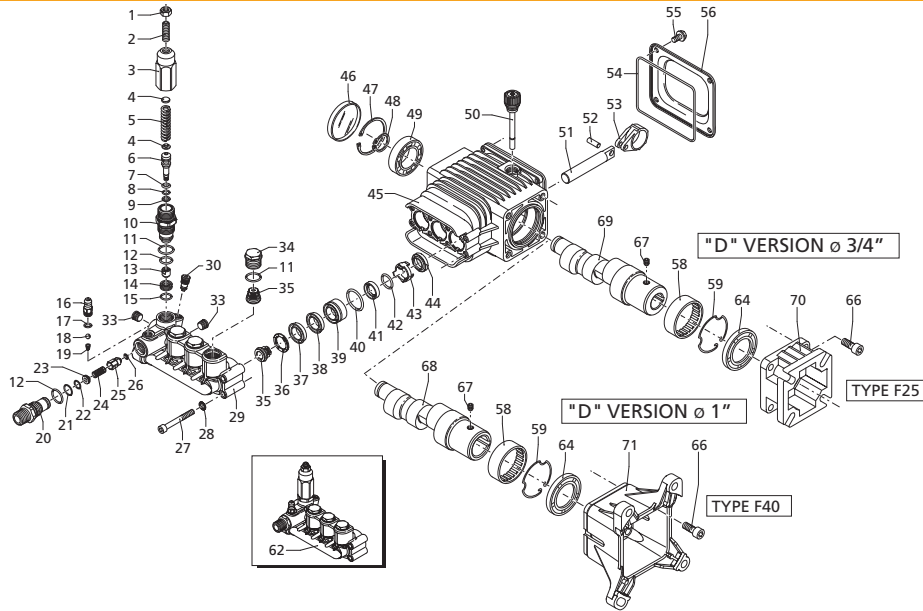

PARTS BREAKDOWN

HOT WATER PRESSURE WASHER

MODEL:HW4015RA

PUMP

85.129.037H

Repair Kits

Pos	Code	Description	Qty.	Pos	Code	Description	Qty.	Pos	Code	Description	Qty.
1	1980300	Nut M6	1	39	1981570	Piston guide	3		AR64516	Oil	1
2	2760420	Grub screw M6x12	1	40	770260	O-Ring ø23.52x1.78	3			<i>OIL CAPACITY - 16 oz</i>	
3	1980540	Unloader knob	1	41	1260440	Gasket	3	Special Parts / Kits			
4	1980220	Spring plate	2	42	640070	O-Ring ø13.95x2.62	3				
5	2760410	Spring	1	43	2760310	Spacer	3	42304	EZ Start assembly	1	
6	2760400	Valve piston	1	44	1260460	Oil seal	3	2186	Valve kit - up to 3200 PSI	1	
7	2260100	O-Ring ø6.02x2.62	1	45	2760010	Pump body	1	42302	Valve kit - above 3200 PSI	1	
8	660190	O-Ring ø6.07x1.78	1	46	1266740	Bearing cap	1	2280	Unloader kit up to 3200 PSI no knob with seat	1	
9	2760210	Ring	1	47	1260790	Circlip øi52	1	42369	Unloader kit above 3200 PSI no knob with seat	1	
10	2760050	Piston guide	1	48	1780550	Snap ring	1	42128	Unloader kit above 3200 PSI with knob without seat	1	
11	1200690	O-Ring ø15.6x1.78	1	49	2760340	Bearing	1	42129	Unloader kit above 3200 PSI with knob with seat	1	
12	394280	O-Ring ø12.42x1.78	2	50	1780490	Bearing	1	42527	Complete manifold with EZ start	1	
13	2260070	By-pass jet	1	51	880130	Oil cap	1	2769201	Complete manifold non EZ start	1	
14	2760090	Seat	1	52	2760040	Piston	3	2761050	Bare manifolds with EZ start	1	
15	770140	O-Ring ø11.11x1.78	1	53	1780050	Piston pin	3	2760330	Bare manifolds non EZ start	1	
16	1982520	Hose nipple	1	54	1780040	Con rod Aluminum	3				
17	1250280	Ball	1	55	1780710	Con rod Bronze	3	Legend			
18	1560520	Spring	1	56	2760280	O-Ring ø101.27x2.62	1				
19	2760230	Detergent injector 3/8" G	1	57	802190	Bolt M6x12	4	For √	For ☒	For ▲	For □
20	2760270	O-Ring ø12x1	1	58	2760110	Rear cover	1	RSV2.5G25	RSV3G25	RSV3.5G35	RSV4G30
21	1470210	O-Ring ø9x1	1	59	2760350	Bearing	1		For ○		For ■
22	2760120	Injector insert	1	60	1321190	Bearing	1		For ○	RSV3G30	For ■
23	2760200	Spring	1	61	1780330	Hollow shaft ø1"	1				RSV4G35
24	2760130	Jet	1	62	1780590	Hollow shaft ø3/4"	1				RSV4G40
25	1460430	O-Ring ø4x2.5	1	63	1780600	Hollow shaft ø3/4"	1				
26	801080	Bolt M6x50	8	64	1780580	Flange F25	1				
27	1381550	Lockwasher	8	65	2760290	Flange F40	1				
28	2760020	Head - w/o EZ-start	1	66	180030	Bolt M8x20	4				
29	2761050	Head - Bare EZ-start	1	67	820440	Set screw M6	1				
30	2760330	Head - Bare w/o EZ-start	1	68	1780340	Hollow shaft ø1"	1				
31	2760630	EZ-start plug	1	69	1780920	Hollow shaft ø1"	1				
32	2760260	Plug 1/4" G	2	70	1780330	Hollow shaft ø1"	1				
33	2760260	Plug 1/4" G	2	71	1780590	Hollow shaft ø3/4"	1				
34	2760180	Plug	3								
35	2769050	Complete valve	6								
36	2760220	Support ring	3								
37	1342761	Gasket	3								
38	1981580	Ring	1								