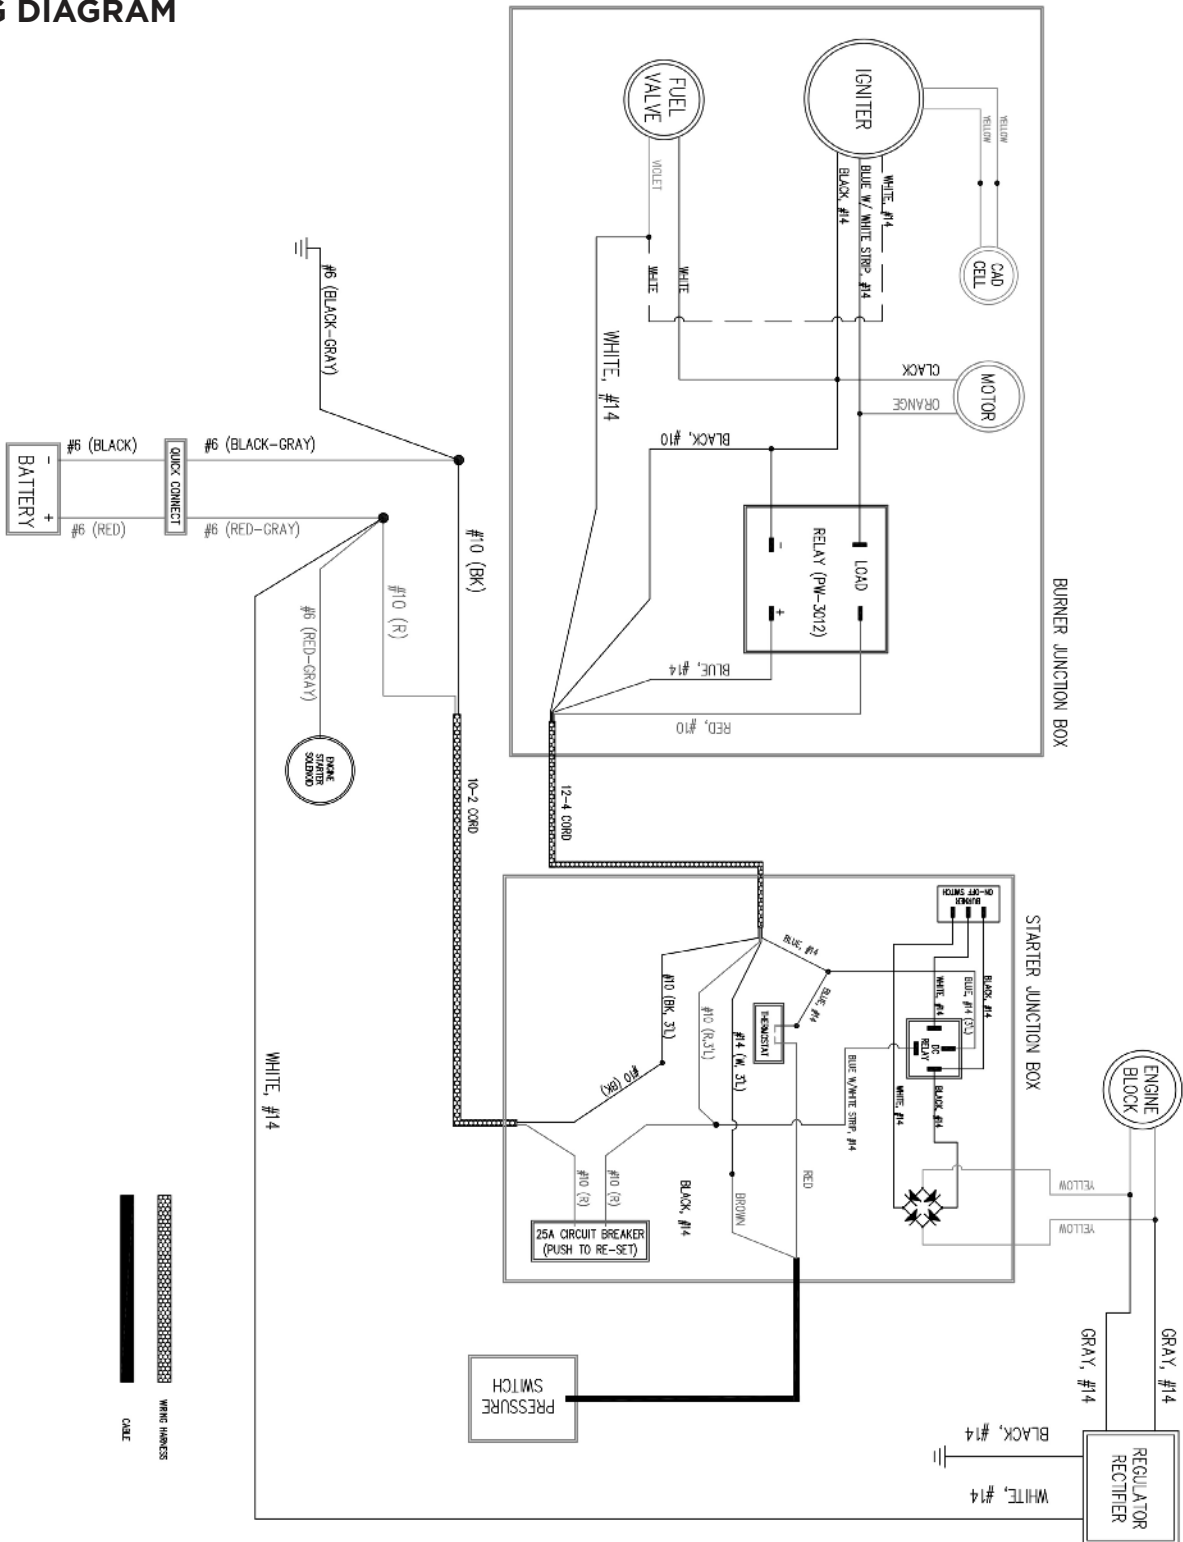

WIRING DIAGRAM