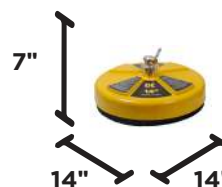

UNIT SIZE

UNIT WEIGHT: **8 LBS**

ROTARY ASSEMBLY

ROTARY HEAD: **85.790.037**
ROTARY ARM: **85.791.037**

BOXED SIZE

LxWxH: **16" x 16" x 7"**
WEIGHT: **8 LBS**

WARRANTY

DURATION: **90 DAYS**
UPC: **777897238587**