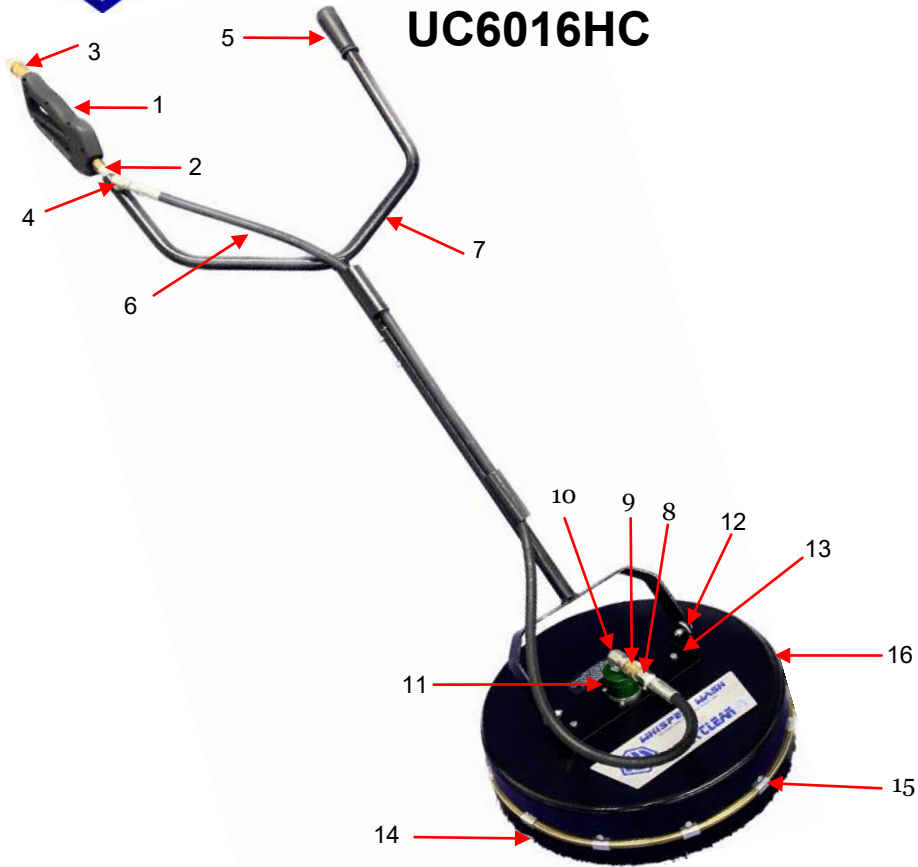

ULTRA CLEAN 16" HOVER COVER

UC6016HC

17, 18 & 19 Under Cover

1	WW107S	Trigger Gun	1	11	WW312	Swivel	1
2	UC202	1/4" M threaded pipe	1	12	UC211	Fastener	2
3	WW104	Socket	1	13	UC212	Handle Bracket	1
4	UC204	Elbow	1	14	UC613HC	Brush	1
5	WW109	Grip	1	15	WW3116	Clip/Rivet	12
6	WW151	Hose	1	16	UC615HC-AL	Cover Aluminum	1
7	UC207	Handle	1	17	UC616HC	Spray Bar	1
8	WW118	Plug	1	18	WW301	Spray Tips-1/4-2502	2
9	WW104	Socket	1	19	WW400-3/8	Adapter spray bar-swivel	1
10	WW3105	Elbow	1	OP	WW-22-2	SS Sleeve for Spray Bar	

Series 3 Swivel Assembly

**WW311 Replacement
Cartridge**

1	WW131	Main Seal	1	6	UC232L-3	Lower Gland	1
2	WW130	Static O-Ring, upper	1	7	WW137	Snap Ring	1
3	UC232-3	Upper Gland Plate	1	8	WW138	Bearing	2
4	WW133	Secondary Seal	1	9	WW136	Rotor Shaft	1
5	WW134-3	Static O-Ring, lower	1	10	WW142-3	Quad Seal	1
				11	WW311	Instant Quick Change Cartridge	1