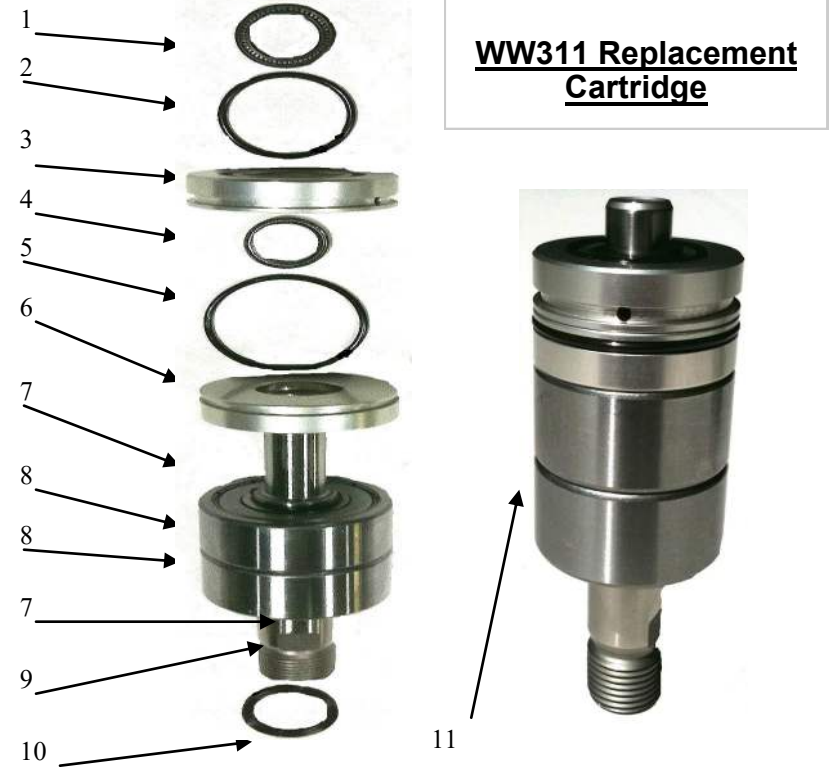

MONDO FORCE

M500

1	WW104	Male Socket	4	11	WW501	Tee	1
2	WW107S	Trigger Gun	1	12	WW5122	Handle Bracket	1
3	WW109	Grip	1	13	WW5413	Wheel Bracket	4
4	WW110	Handle	1	14	UC414WW	3" Caster	4
5	WW5150	Hose	1	15	MM5636	Cover 49"x 25"	1
6	WW113	Clevis Pin-long	1	16	MM5635	Spray Bar	2
6a	MM113	Clevis Pin-short	2	17	WW301	Spray Tips 2502	2
7	WW5118	Quick Pin in Clevis Pin	3	18	WW400-3/8	Adapter spray bar-swivel	2
8	WW5151	Lower Hose	2	19	MM3116	Clip & Rivet	32
9	WW118	Female Plug	3	20	MM127	Brush	1
10	WW312	Swivel Assembly	2	OPT	MS2	SS Sleeves for Spray Bar	

Series 3 Swivel Assembly

WW311 Replacement Cartridge

1	WW131	Main Seal	1	6	UC232L-3	Lower Gland	1
2	WW130	Static O-Ring, upper	1	7	WW137	Snap Ring	1
3	UC232-3	Upper Gland Plate	1	8	WW138	Bearing	2
4	WW133	Secondary Seal	1	9	WW136	Rotor Shaft	1
5	WW134-3	Static O-Ring, lower	1	10	WW142-3	Quad Seal	1
				11	WW311	Instant Quick Change Cartridge	1