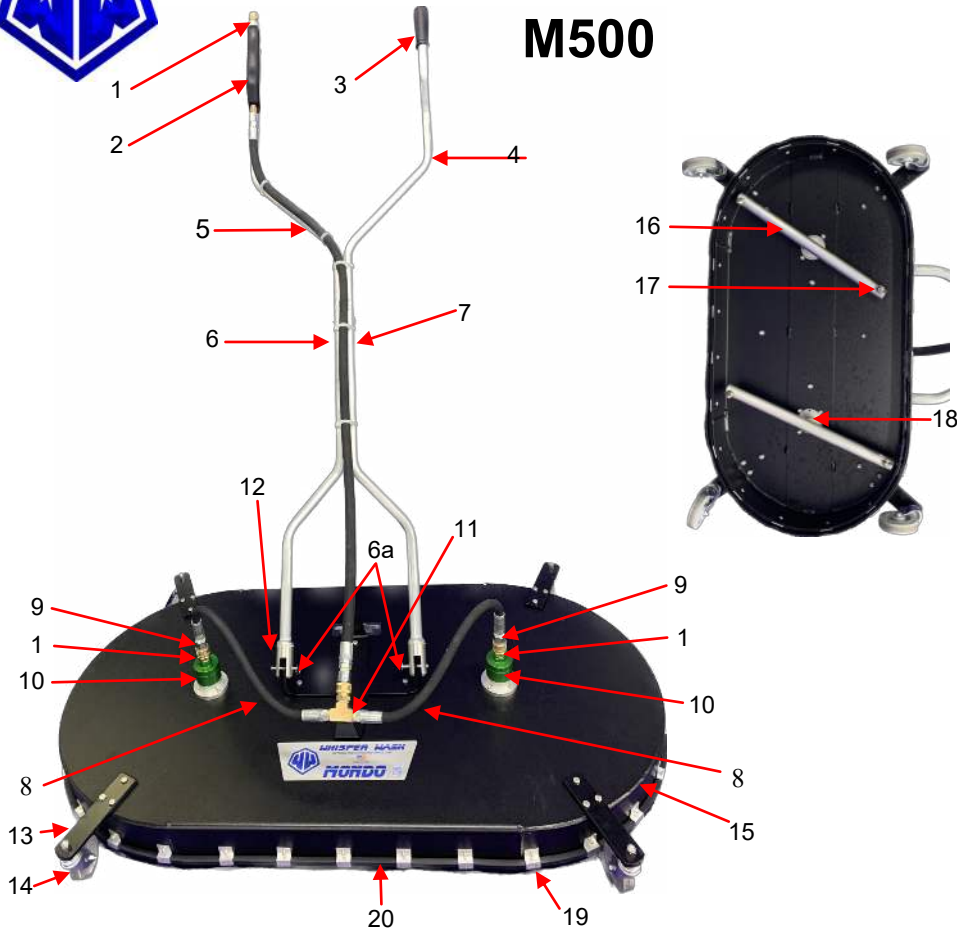

MONDO FORCE

M500

1	WW104	Male Socket	4	11	WW501	Tee	1
2	WW107S	Trigger Gun	1	12	WW5122	Handle Bracket	1
3	WW109	Grip	1	13	WW5413	Wheel Bracket	4
4	WW110	Handle	1	14	UC414WW	3" Caster	4
5	WW5150	Hose	1	15	MM5636	Cover 49"x 25"	1
6	WW113	Clevis Pin-long	1	16	MM5635	Spray Bar	2
6a	MM113	Clevis Pin-short	2	17	WW301	Spray Tips 2502	2
7	WW5118	Quick Pin in Clevis Pin	3	18	WW400-3/8	Adapter spray bar-swivel	2
8	WW5151	Lower Hose	2	19	MM3116	Clip & Rivet	32
9	WW118	Female Plug	3	20	MM127	Brush	1
10	WW312	Swivel Assembly	2	OPT	MS2	SS Sleeves for Spray Bar	

Series 3 Swivel Assembly

WW311 Replacement Cartridge

1	WW131	Main Seal	1	6	UC232L-3	Lower Gland	1
2	WW130	Static O-Ring, upper	1	7	WW137	Snap Ring	1
3	UC232-3	Upper Gland Plate	1	8	WW138	Bearing	2
4	WW133	Secondary Seal	1	9	WW136	Rotor Shaft	1
5	WW134-3	Static O-Ring, lower	1	10	WW142-3	Quad Seal	1
				11	WW311	Instant Quick Change Cartridge	1