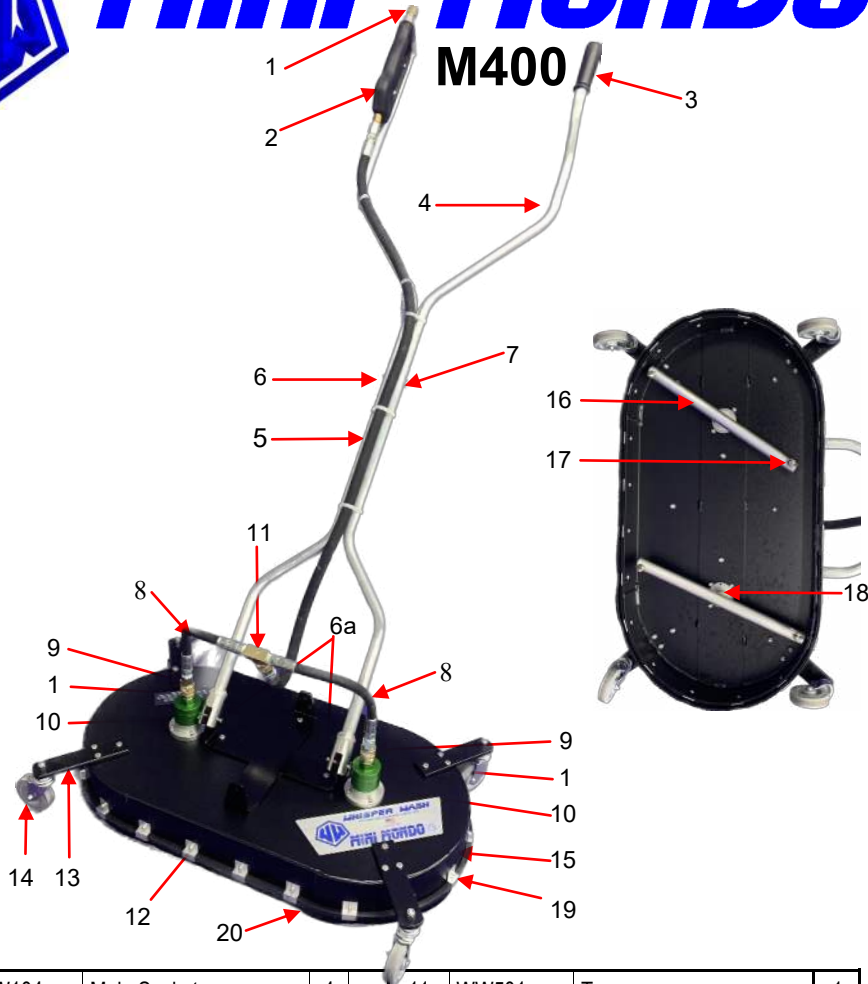

MINI MONDO

M400

1	WW104	Male Socket	4	11	WW501	Tee	1
2	WW107S	Trigger Gun	1	12	WW5122	Handle Bracket	1
3	WW109	Grip	1	13	WW5413	Wheel Bracket	4
4	WW110	Handle	1	14	UC414WW	3" Caster	4
5	WW5150	Hose	1	15	MM4636	Cover 31"x16"	1
6	WW113	Clevis Pin-long	1	16	MM4635	Spray Bar	2
6a	MM113	Clevis Pin-short	2	17	WW301	Spray Tips 2502	4
7	WW5118	Quick Pin in Clevis Pin	3	18	WW400-3/8	Adapter spray bar-swivel	2
8	WW5151	Lower Hose	2	19	MM3116	Clip & Rivet	21
9	WW118	Female Plug	3	20	MM127	Brush	1
10	WW312	Swivel Assembly	2	OPT	MS2	SS Sleeves for Spray Bar	

Series 3 Swivel Assembly

1	WW131	Main Seal	1	6	UC232L-3	Lower Gland	1
2	WW130	Static O-Ring, upper	1	7	WW137	Snap Ring	1
3	UC232-3	Upper Gland Plate	1	8	WW138	Bearing	2
4	WW133	Secondary Seal	1	9	WW136	Rotor Shaft	1
5	WW134-3	Static O-Ring, lower	1	10	WW142-3	Quad Seal	1
				11	WW311	Instant Quick Change Cartridge	1