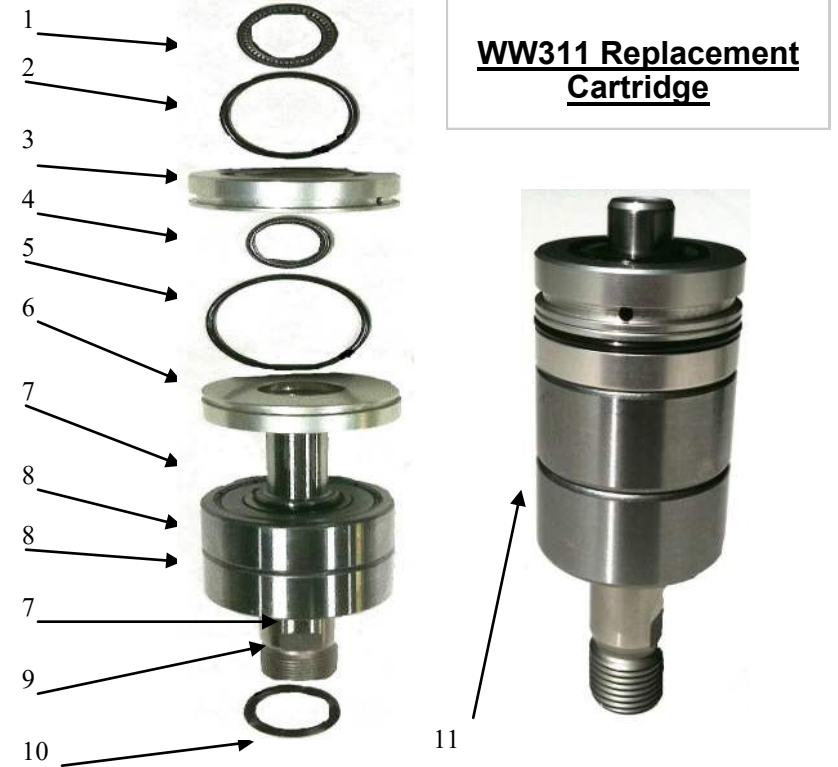

MINI MONDO

M400

1	WW104	Male Socket	4	11	WW501	Tee	1
2	WW107S	Trigger Gun	1	12	WW5122	Handle Bracket	1
3	WW109	Grip	1	13	WW5413	Wheel Bracket	4
4	WW110	Handle	1	14	UC414WW	3" Caster	4
5	WW5150	Hose	1	15	MM4636	Cover 31"x16"	1
6	WW113	Clevis Pin-long	1	16	MM4635	Spray Bar	2
6a	MM113	Clevis Pin-short	2	17	WW301	Spray Tips 2502	4
7	WW5118	Quick Pin in Clevis Pin	3	18	WW400-3/8	Adapter spray bar-swivel	2
8	WW5151	Lower Hose	2	19	MM3116	Clip & Rivet	21
9	WW118	Female Plug	3	20	MM127	Brush	1
10	WW312	Swivel Assembly	2	OPT	MS2	SS Sleeves for Spray Bar	

Series 3 Swivel Assembly

1	WW131	Main Seal	1	6	UC232L-3	Lower Gland	1
2	WW130	Static O-Ring, upper	1	7	WW137	Snap Ring	1
3	UC232-3	Upper Gland Plate	1	8	WW138	Bearing	2
4	WW133	Secondary Seal	1	9	WW136	Rotor Shaft	1
5	WW134-3	Static O-Ring, lower	1	10	WW142-3	Quad Seal	1
				11	WW311	Instant Quick Change Cartridge	1