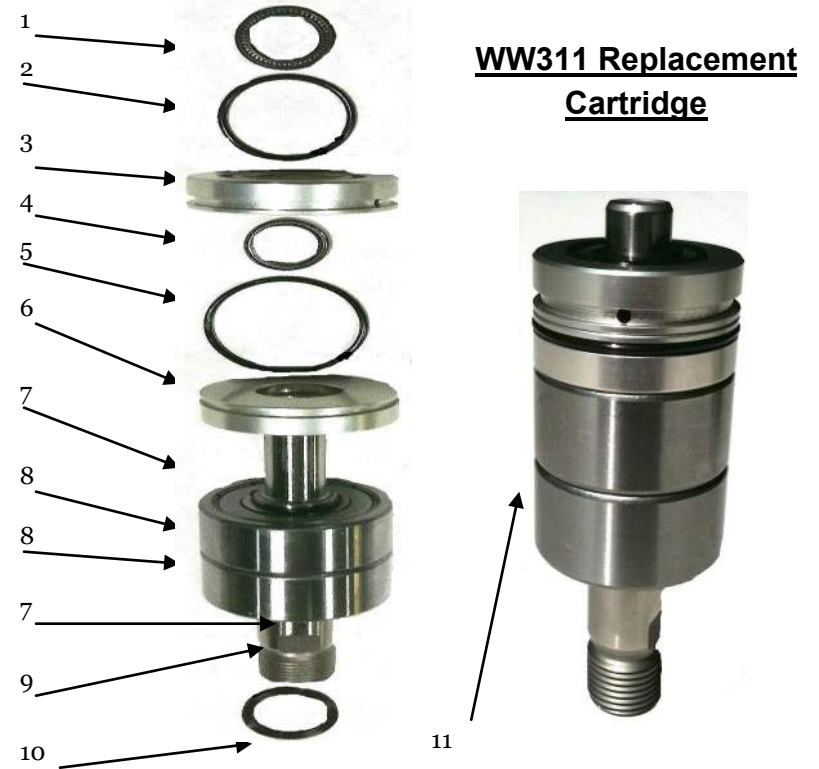

Li'L BIG GUY

WW-2400

17, 18 & 19 Under Cover

| | | | | | | | |
|----|------------|-------------|---|----|-----------|-------------------------|----|
| 1 | WW104 | Socket | 1 | 11 | WW3114 | Extension | 1 |
| 2 | WW3105 | Elbow | 1 | 12 | WW3115 | Caster | 1 |
| 3 | WW107S | Trigger Gun | 1 | 13 | WW3116 | Clip/Rivet | 11 |
| 4 | WW3107-3/8 | Hose | 1 | 14 | GF503 | Brush | 1 |
| 5 | WW3108 | R-Handle | 1 | 15 | WW118 | Plug, Female | 1 |
| 6 | WW3109 | L-Handle | 1 | 16 | WW104 | Socket | 1 |
| 7 | WW3110 | Axle Assy | 1 | 17 | GF504-2 | Spray Bar-2 Tip | 1 |
| 8 | WW3111NF2 | Tire | 2 | 18 | WW301 | Spray Tips-25025 | 2 |
| 9 | WW3112 | Nut | 2 | 19 | WW400-3/8 | Adapter 3/8" bar-swivel | 1 |
| 10 | LBG240 | Cover | 1 | 20 | WW312 | Swivel | 1 |
| Op | WW-SS2 | SS Sleeves | | Op | GF504-4 | 4 Tip Spray Bar 2502 | |

Series 3 Swivel Assembly

WW311 Replacement Cartridge

| | | | | | | | |
|---|---------|----------------------|---|----|----------|--------------------------------|---|
| 1 | WW131 | Main Seal | 1 | 6 | UC232L-3 | Lower Gland | 1 |
| 2 | WW130 | Static O-Ring, upper | 1 | 7 | WW137 | Snap Ring | 1 |
| 3 | UC232-3 | Upper Gland Plate | 1 | 8 | WW138 | Bearing | 2 |
| 4 | WW133 | Secondary Seal | 1 | 9 | WW136 | Rotor Shaft | 1 |
| 5 | WW134- | Static O-Ring, lower | 1 | 10 | WW142-3 | Quad Seal | 1 |
| | | | | 11 | WW311 | Instant Quick Change Cartridge | 1 |